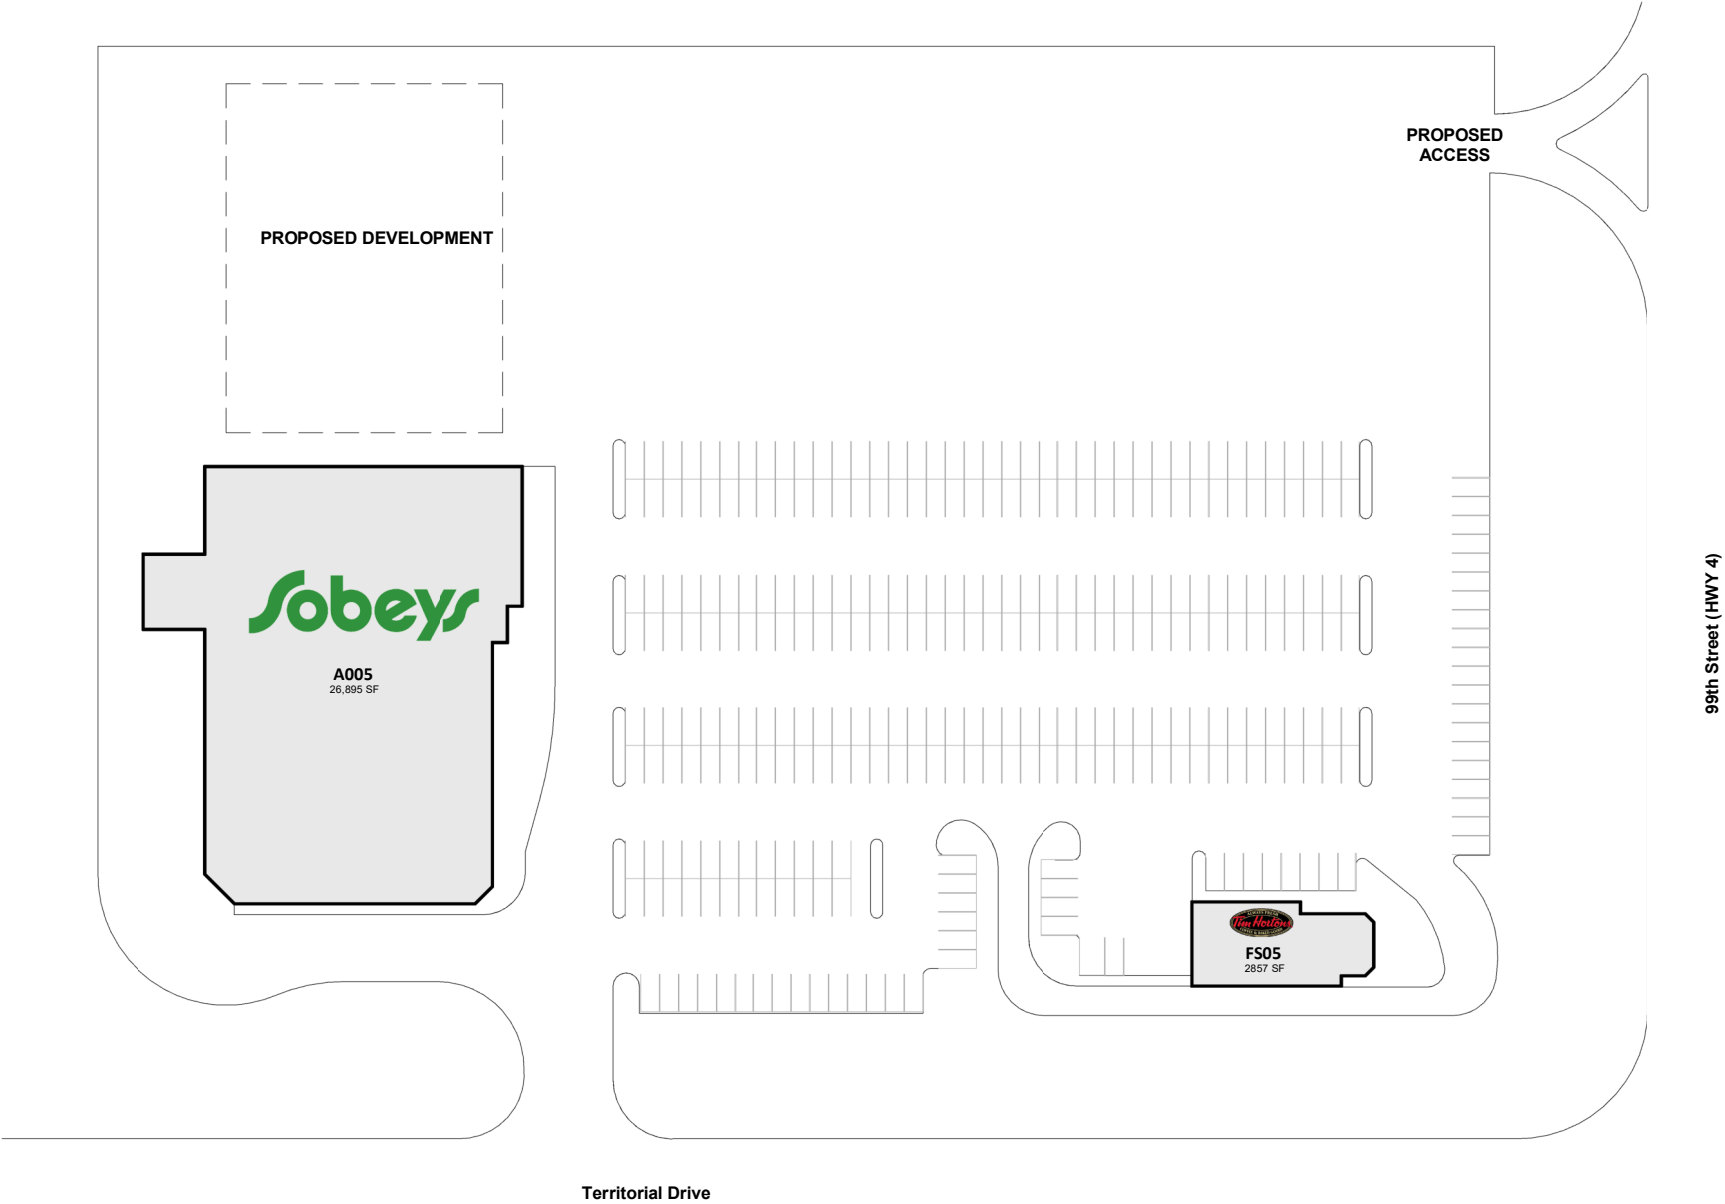

North Battleford

9801 Territorial Drive, North Battleford, Saskatchewan

All information, dimensions, sizes and areas are approximate only and are to be verified on site. Any references on this plan to specific tenants are subject to change from time to time and shall not be deemed to be any representation as to the tenants that are within the shopping centre.