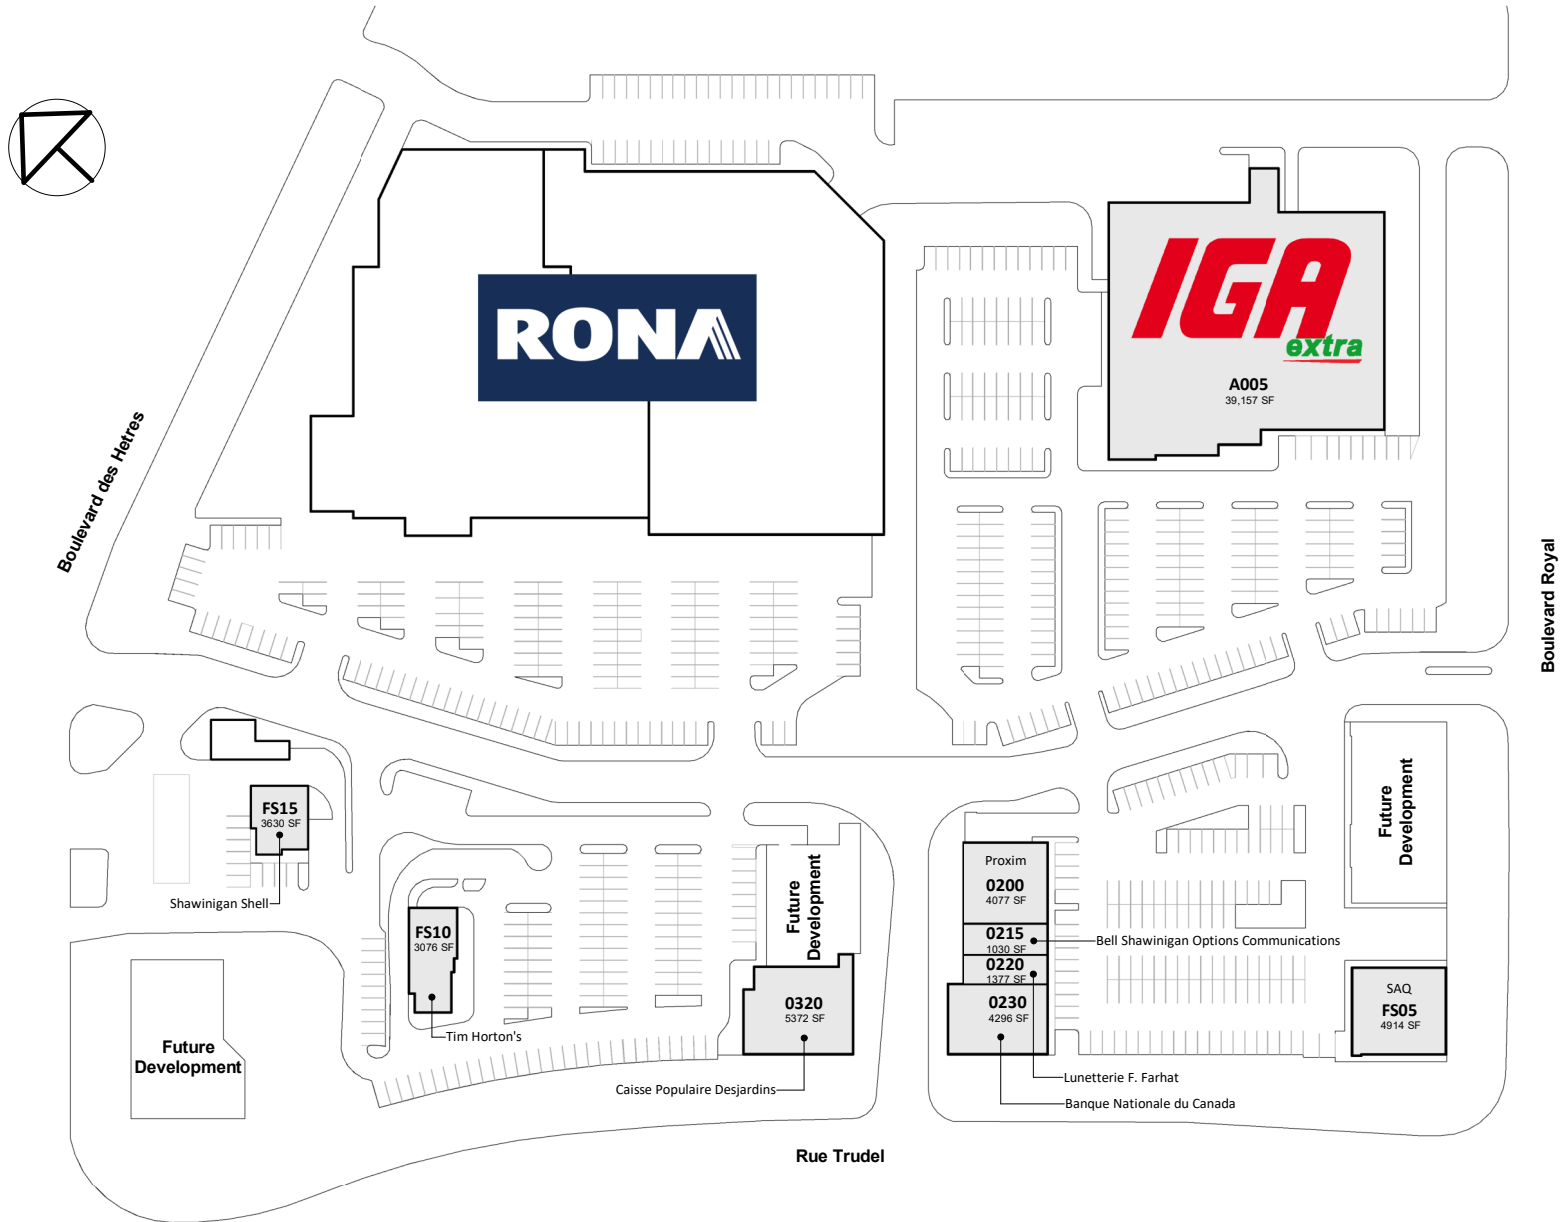

# Shawinigan

1440-1510, rue Trudel, Shawinigan, Québec

All information, dimensions, sizes and areas are approximate only and are to be verified on site. Any references on this plan to specific tenants are subject to change from time to time and shall not be deemed to be any representation as to the tenants that are within the shopping centre.