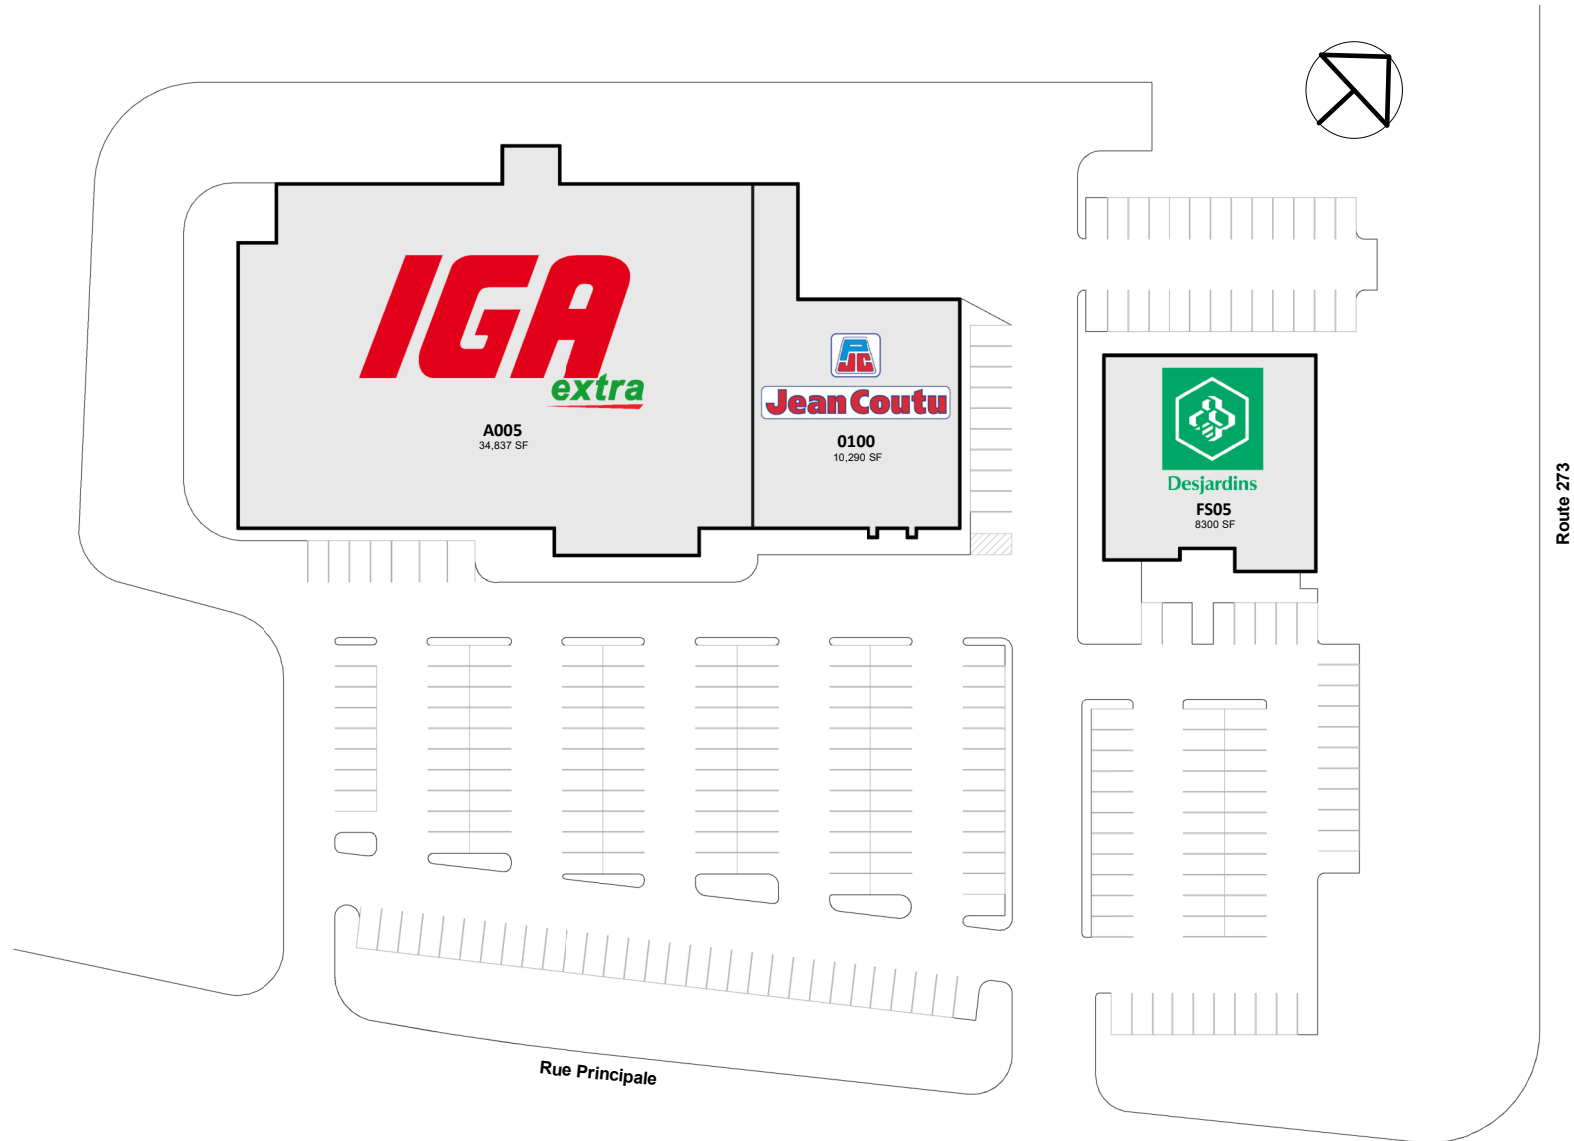

Saint-Apollinaire

140-148 Principale Street St. Apollinaire, Québec

All information, dimensions, sizes and areas are approximate only and are to be verified on site. Any references on this plan to specific tenants are subject to change from time to time and shall not be deemed to be any representation as to the tenants that are within the shopping centre.