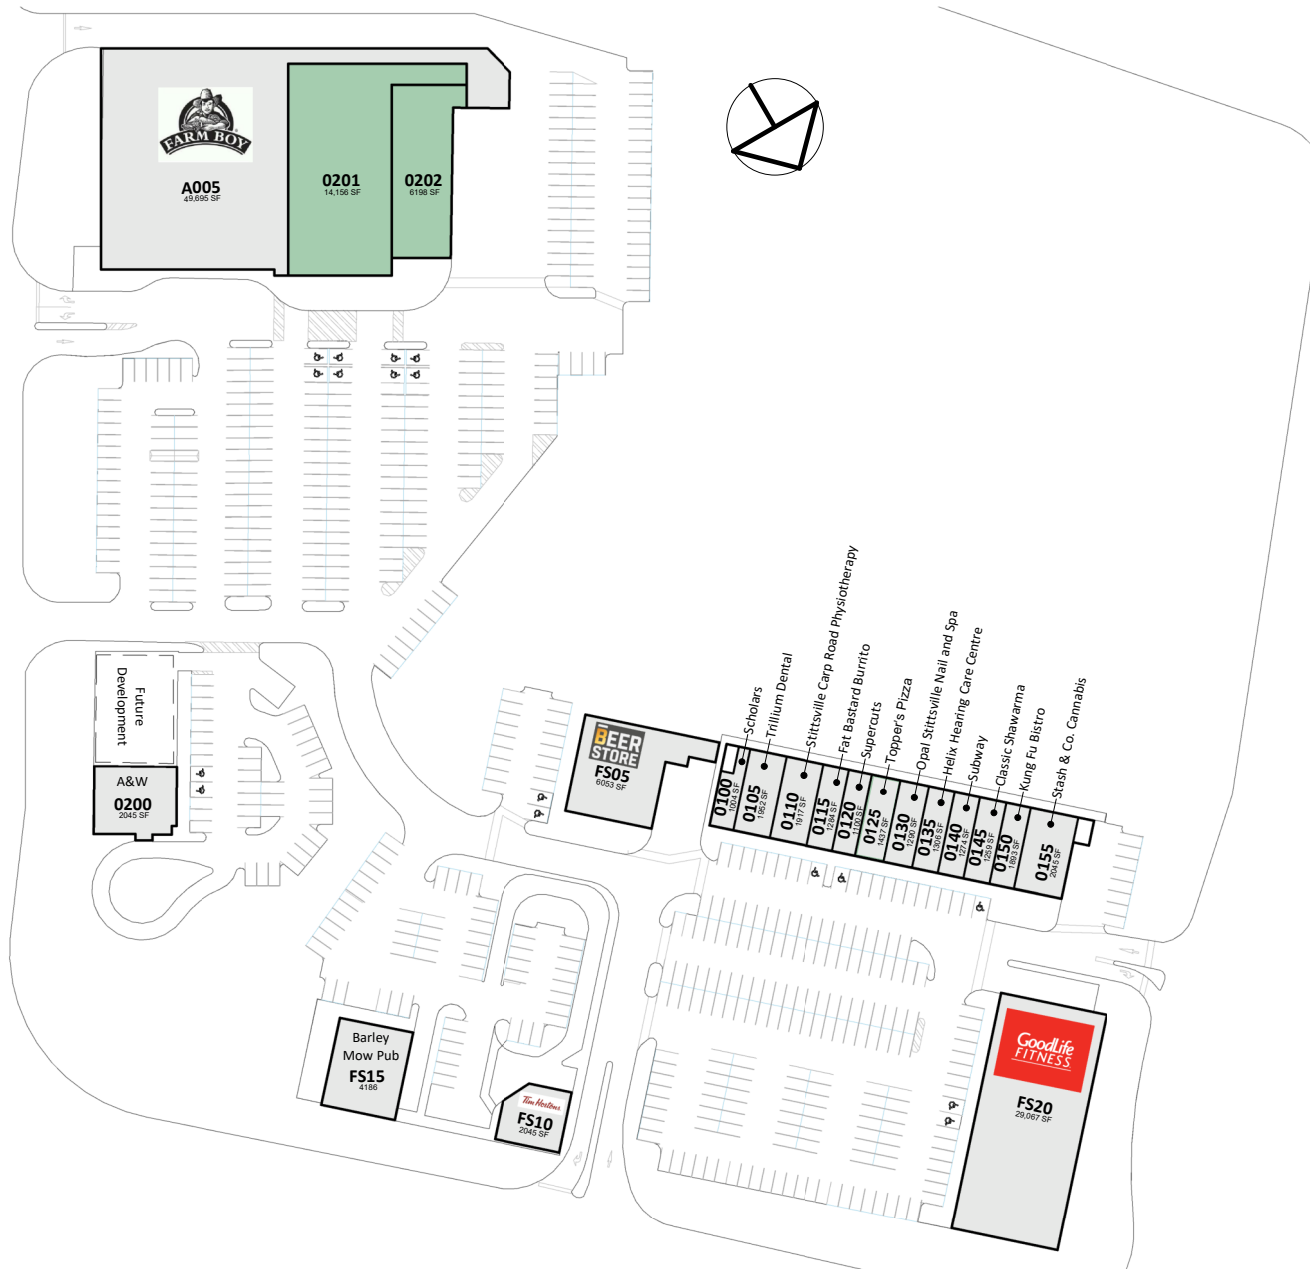

Stittsville Corners

1122 Carp Road, Stittsville, Ontario

All information, dimensions, sizes and areas are approximate only and are to be verified on site. Any references on this plan to specific tenants are subject to change from time to time and shall not be deemed to be any representation as to the tenants that are within the shopping centre.