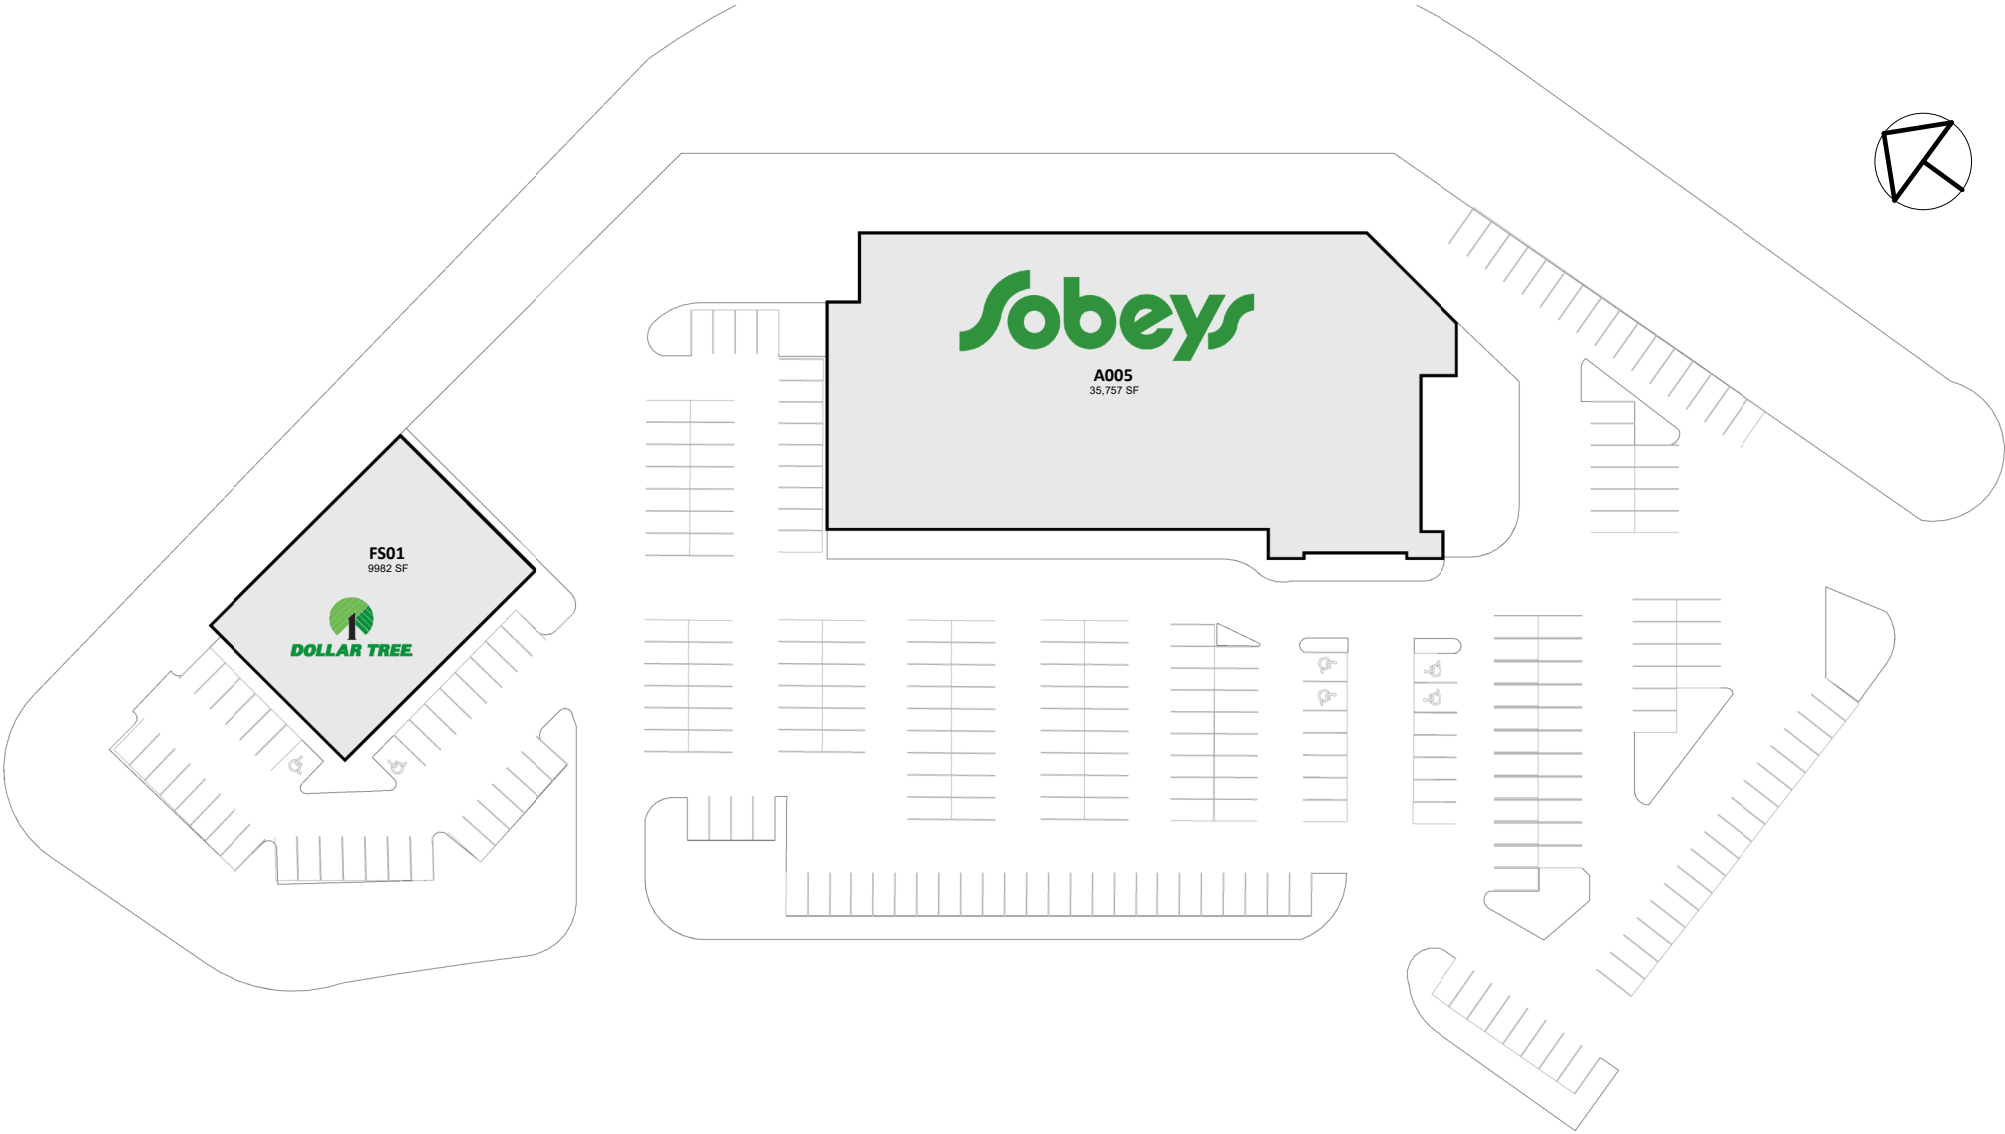

Parry Sound

25 Pine Drive Parry Sound Ontario

All information, dimensions, sizes and areas are approximate only and are to be verified on site. Any references on this plan to specific tenants are subject to change from time to time and shall not be deemed to be any representation as to the tenants that are within the shopping centre.