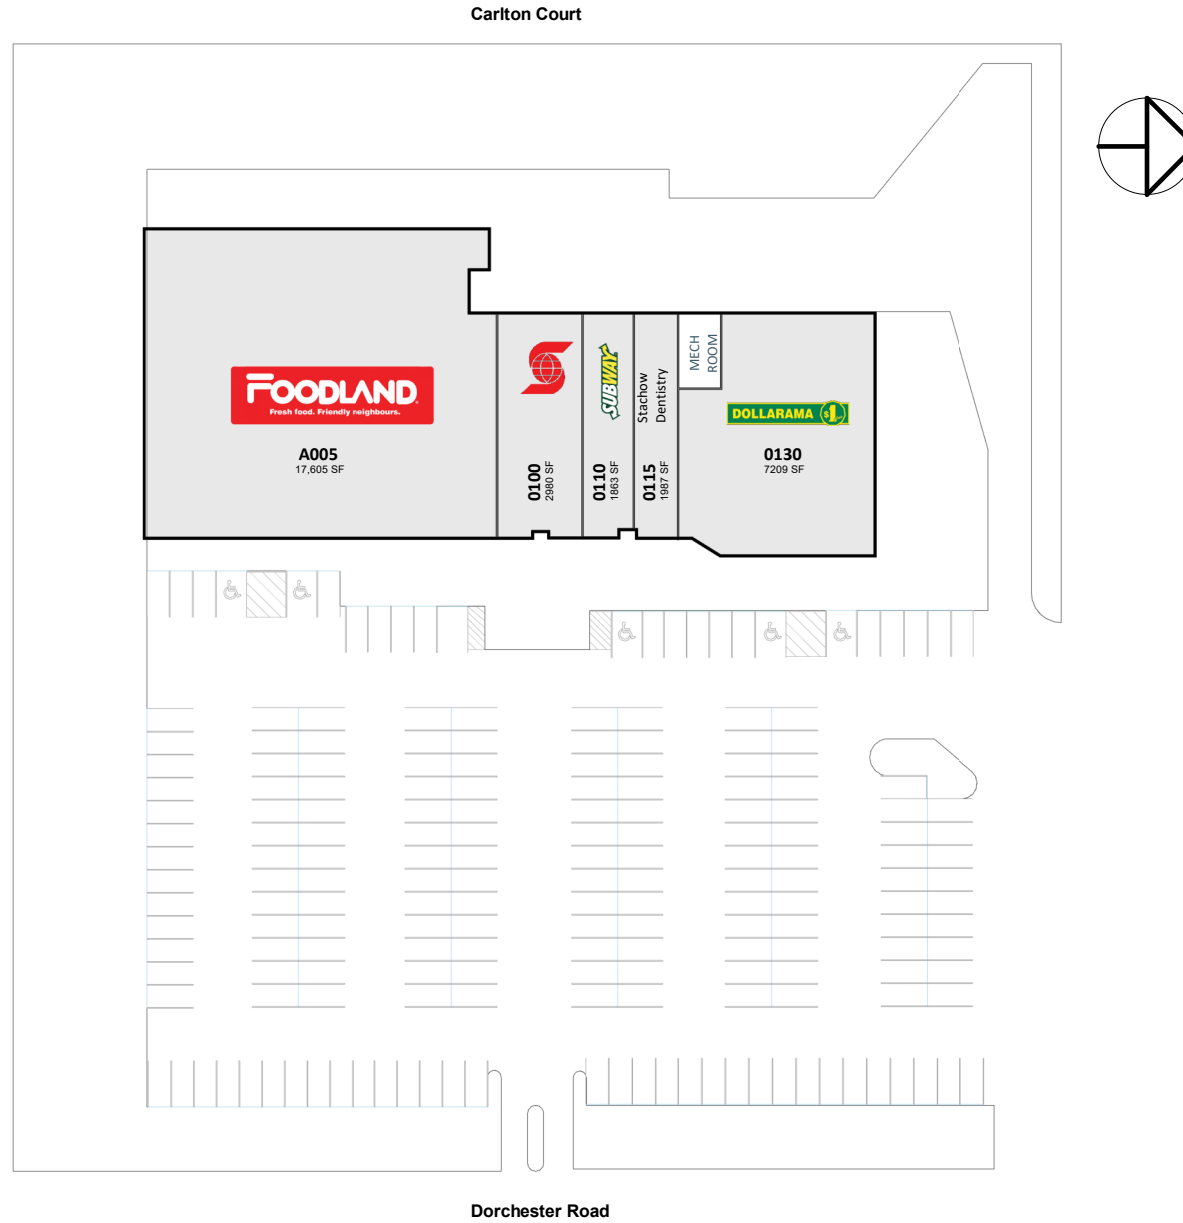

Village Centre

2095 Dorchester Road Dorchester Ontario

All information, dimensions, sizes and areas are approximate only and are to be verified on site. Any references on this plan to specific tenants are subject to change from time to time and shall not be deemed to be any representation as to the tenants that are within the shopping centre.