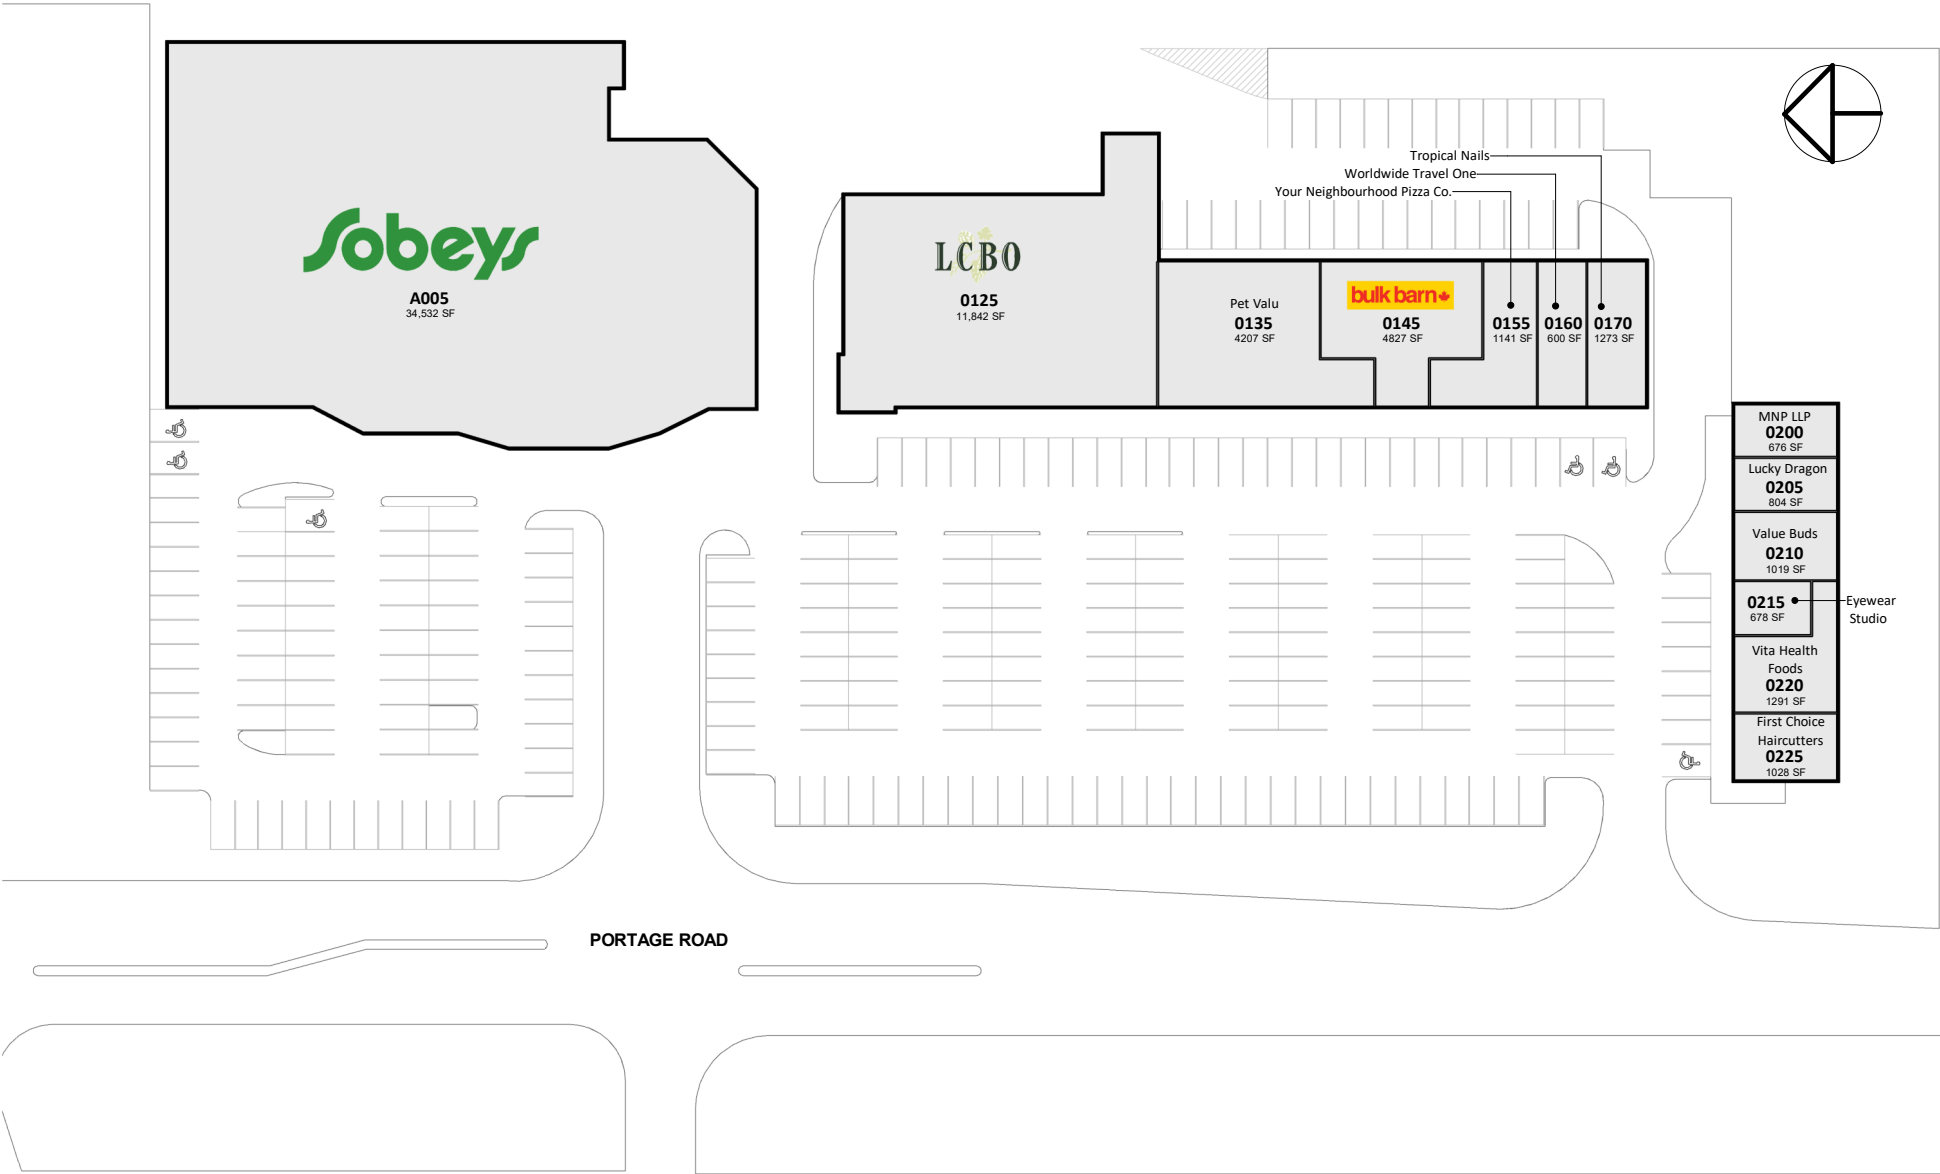

Niagara Falls Plaza

3714 Portage Road Niagara Falls Ontario

All information, dimensions, sizes and areas are approximate only and are to be verified on site. Any references on this plan to specific tenants are subject to change from time to time and shall not be deemed to be any representation as to the tenants that are within the shopping centre.