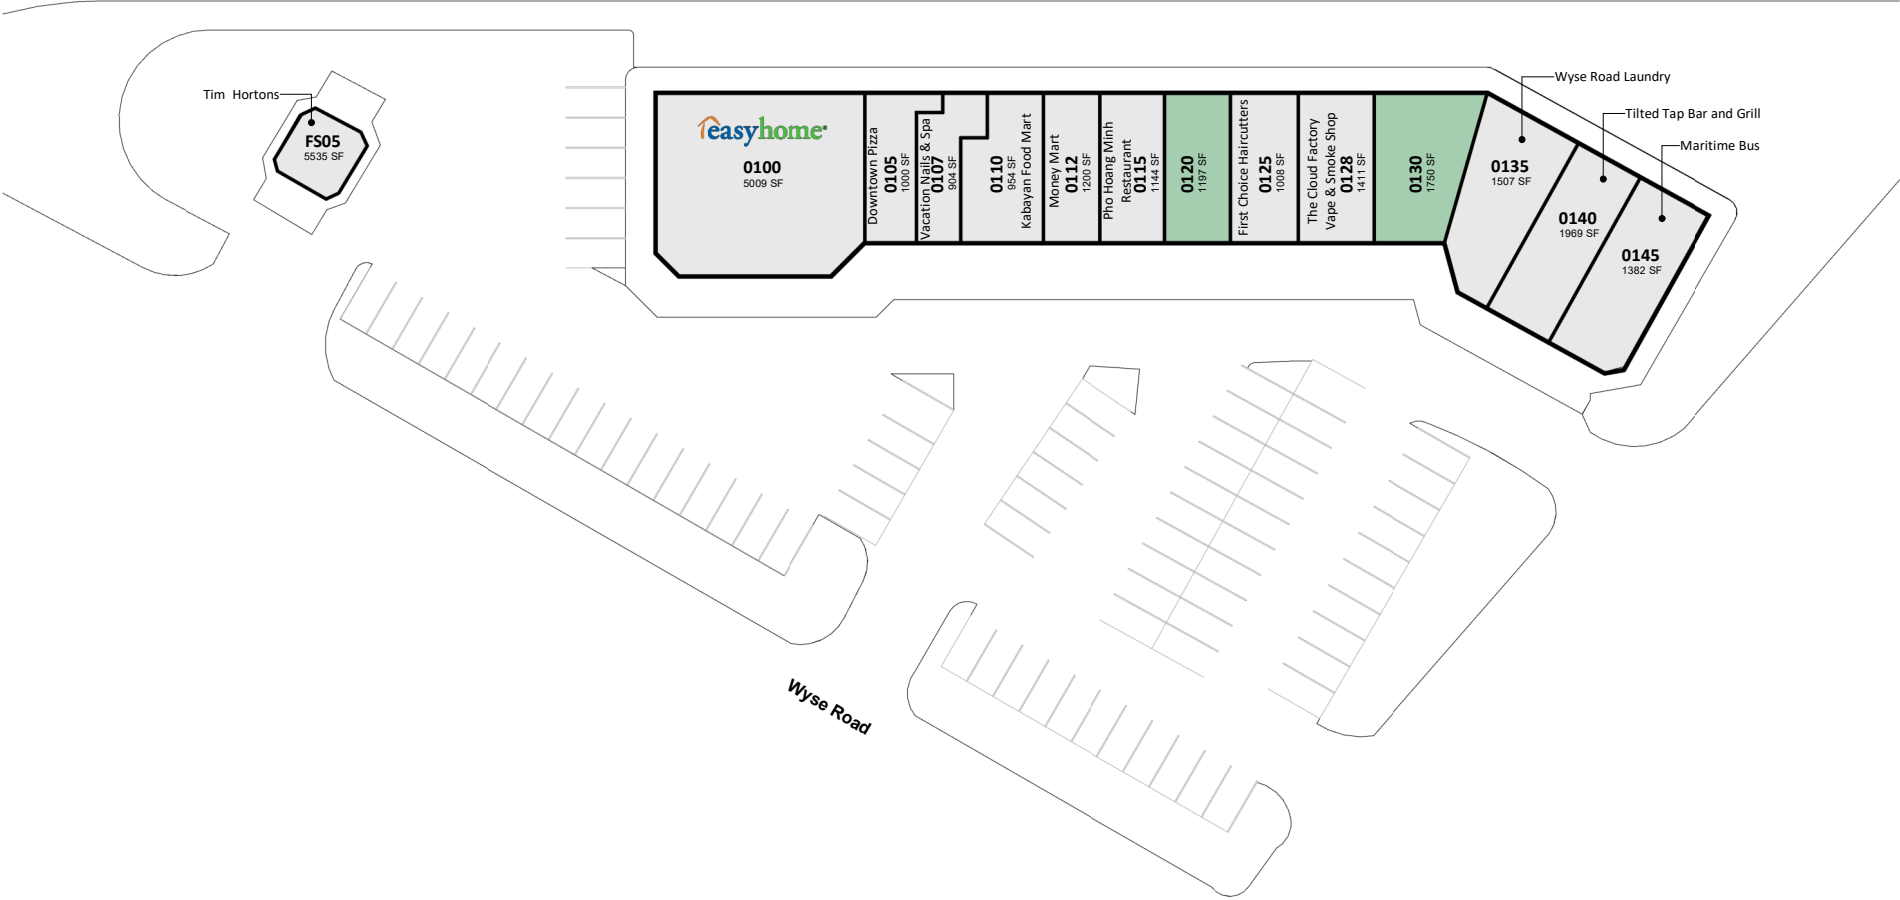

Wyse Road Plaza

172 Wyse Rd, Dartmouth, Nova Scotia

Green Road

All information, dimensions, sizes and areas are approximate only and are to be verified on site. Any references on this plan to specific tenants are subject to change from time to time and shall not be deemed to be any representation as to the tenants that are within the shopping centre.