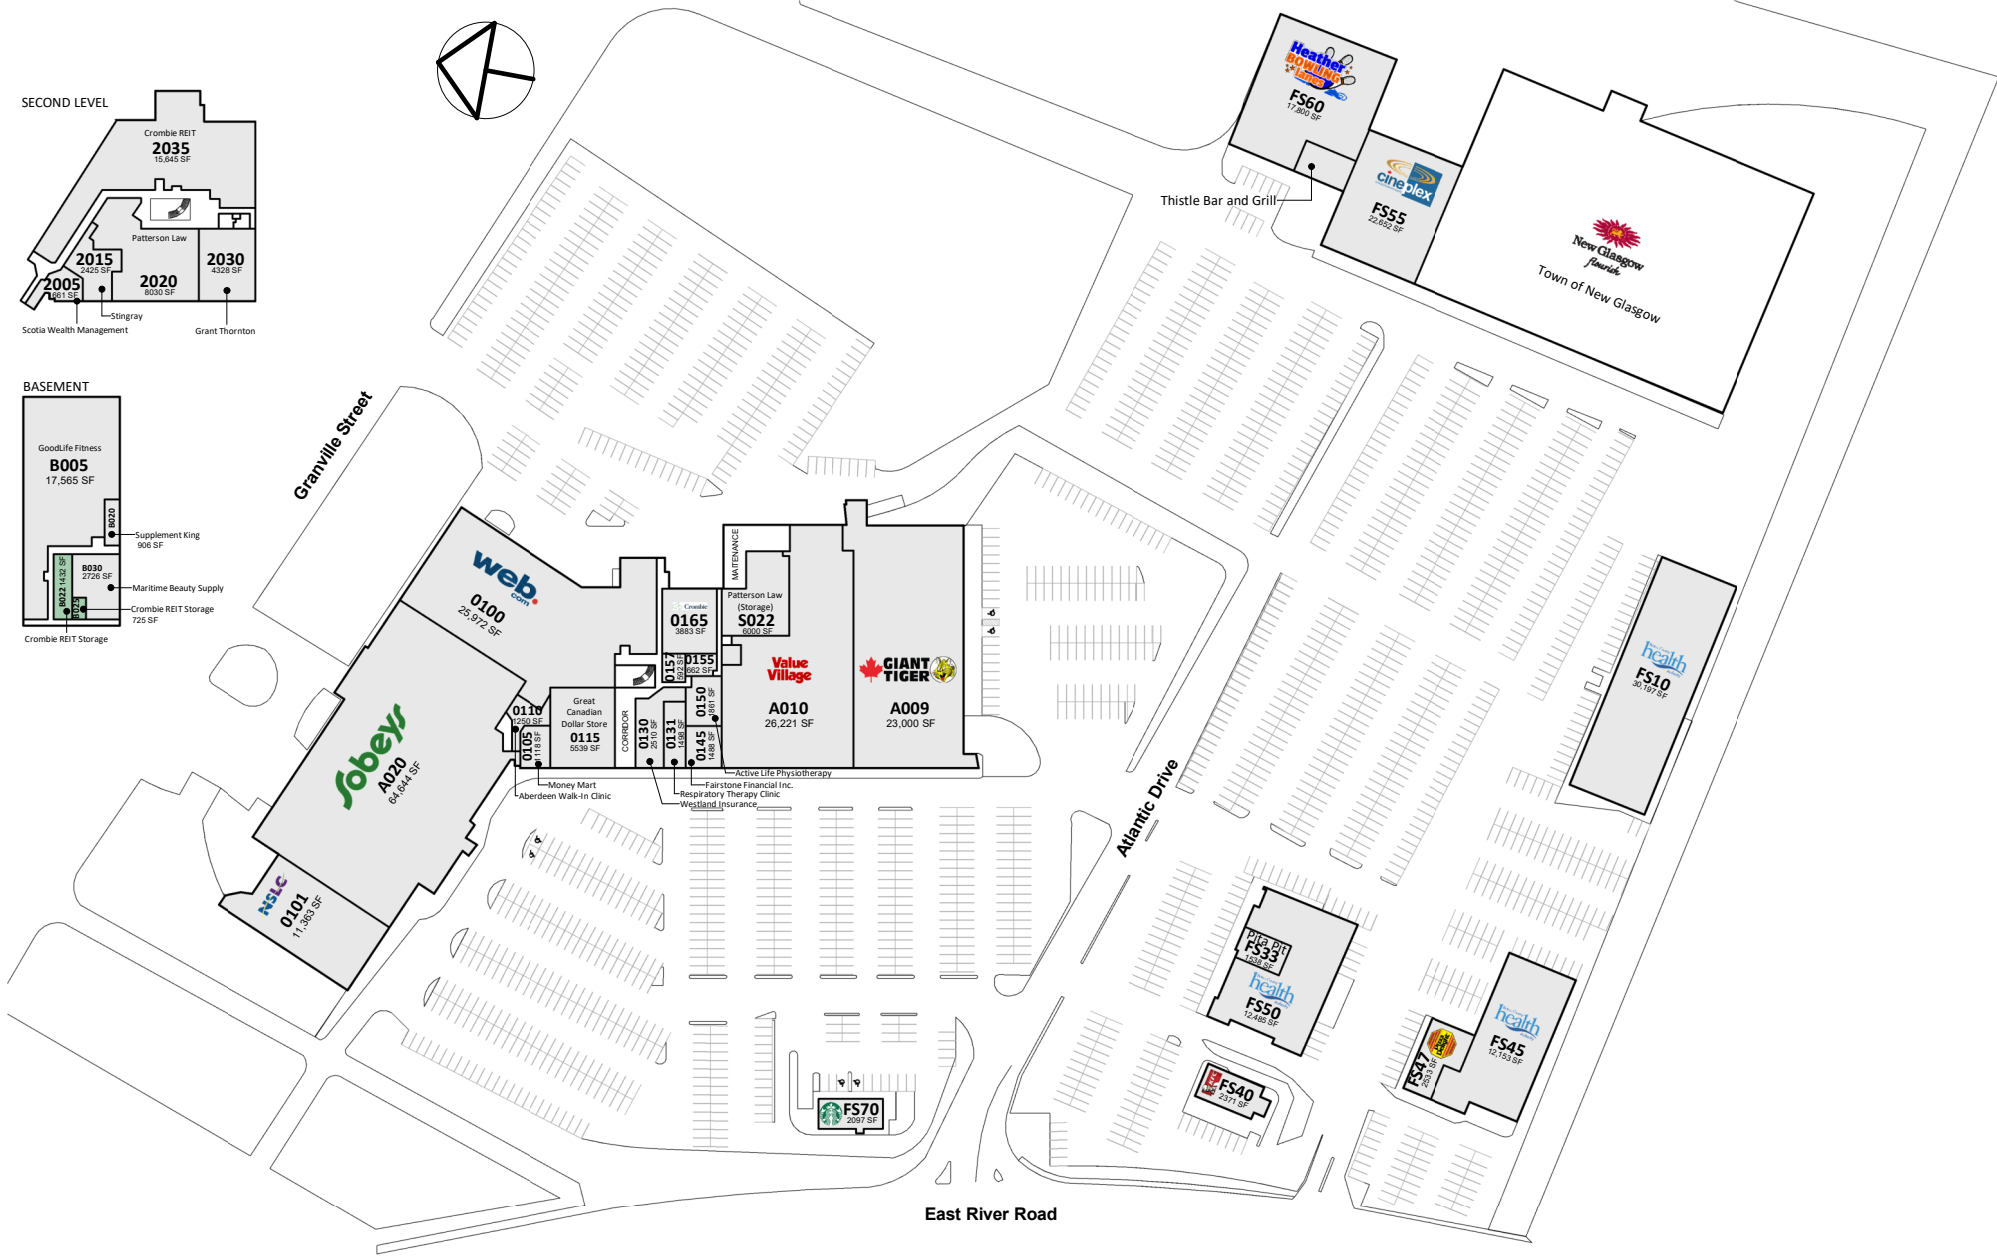

# Aberdeen Mall and Business Centre

610 East River Road New Glasgow, Nova Scotia

All information, dimensions, sizes and areas are approximate only and are to be verified on site. Any references on this plan to specific tenants are subject to change from time to time and shall not be deemed to be any representation as to the tenants that are within the shopping centre.