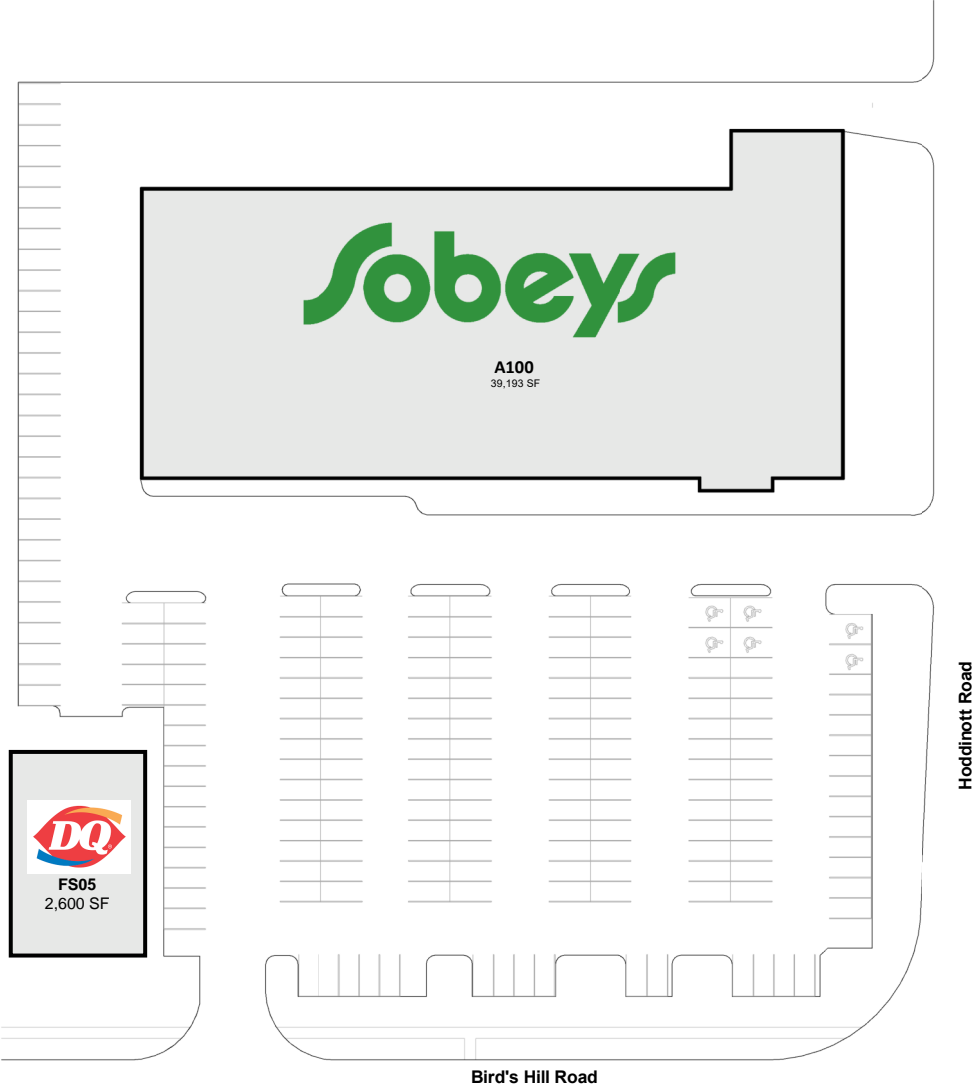

Bird's Hill Road Sobeys

3156 Bird's Hill Road East, St. Paul, MB

All information, dimensions, sizes and areas are approximate only and are to be verified on site. Any references on this plan to specific tenants are subject to change from time to time and shall not be deemed to be any representation as to the tenants that are within the shopping centre.