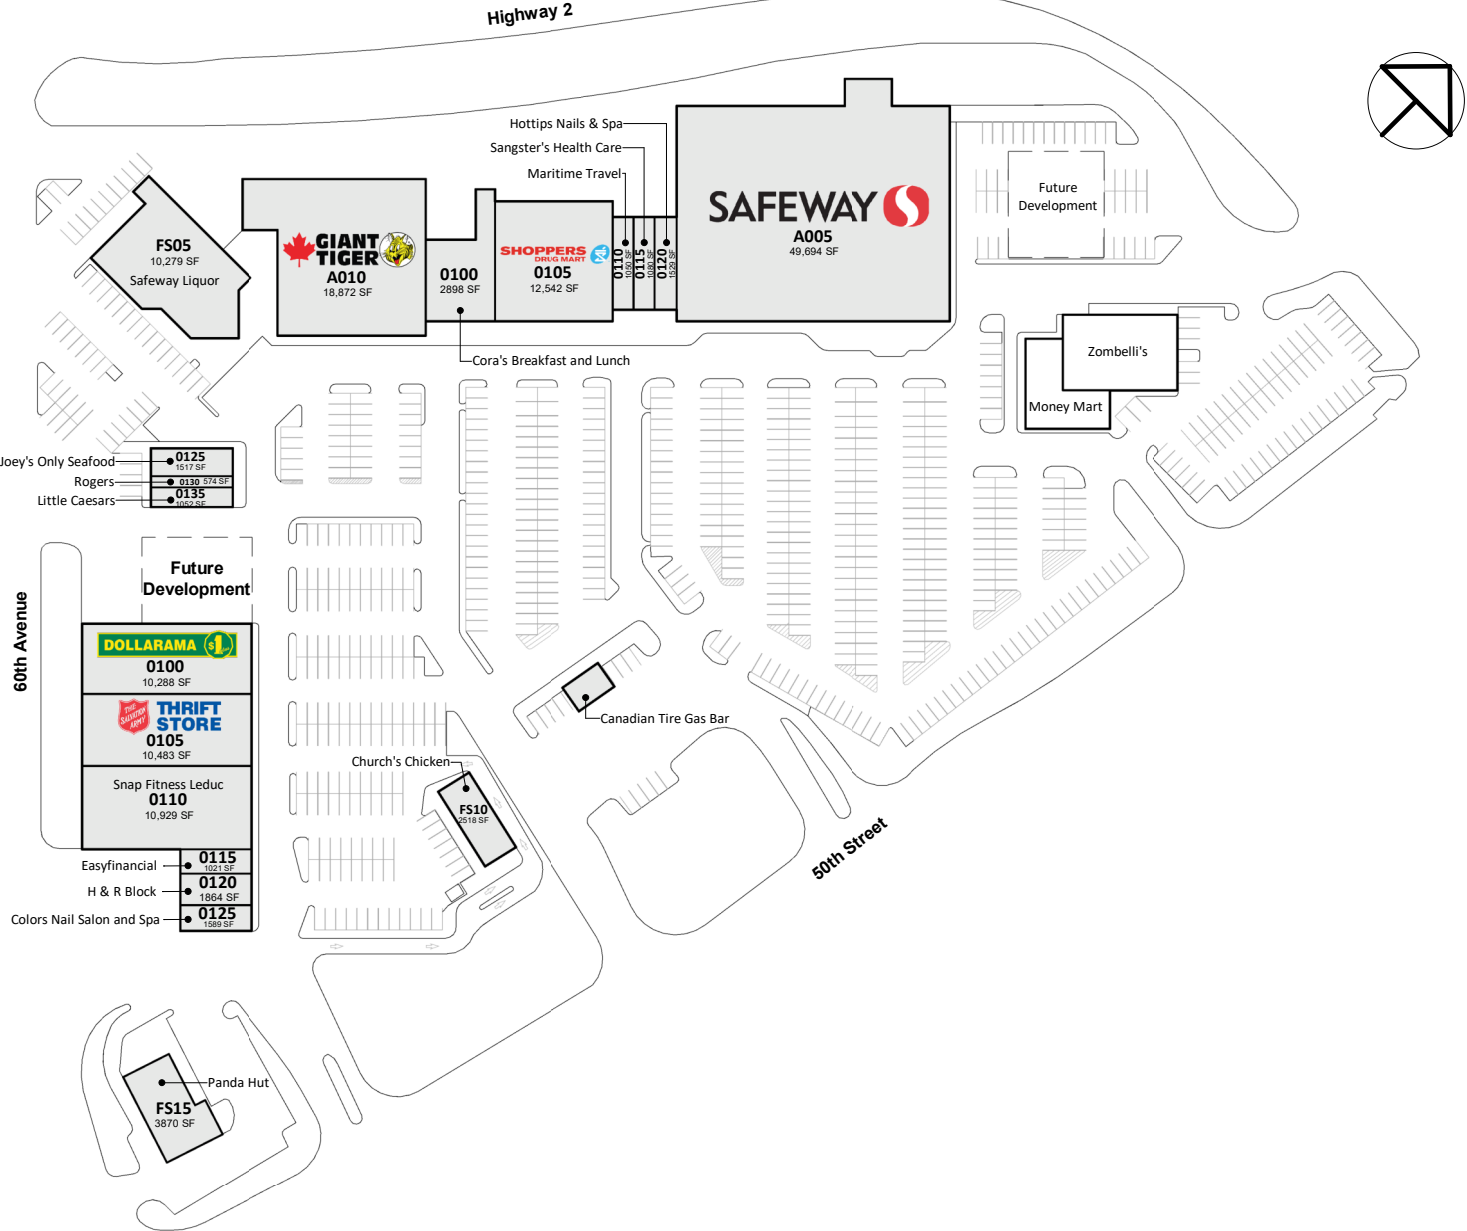

Leduc Towne Centre

6104-6108 50th Street, Leduc, Alberta

All information, dimensions, sizes and areas are approximate only and are to be verified on site. Any references on this plan to specific tenants are subject to change from time to time and shall not be deemed to be any representation as to the tenants that are within the shopping centre.