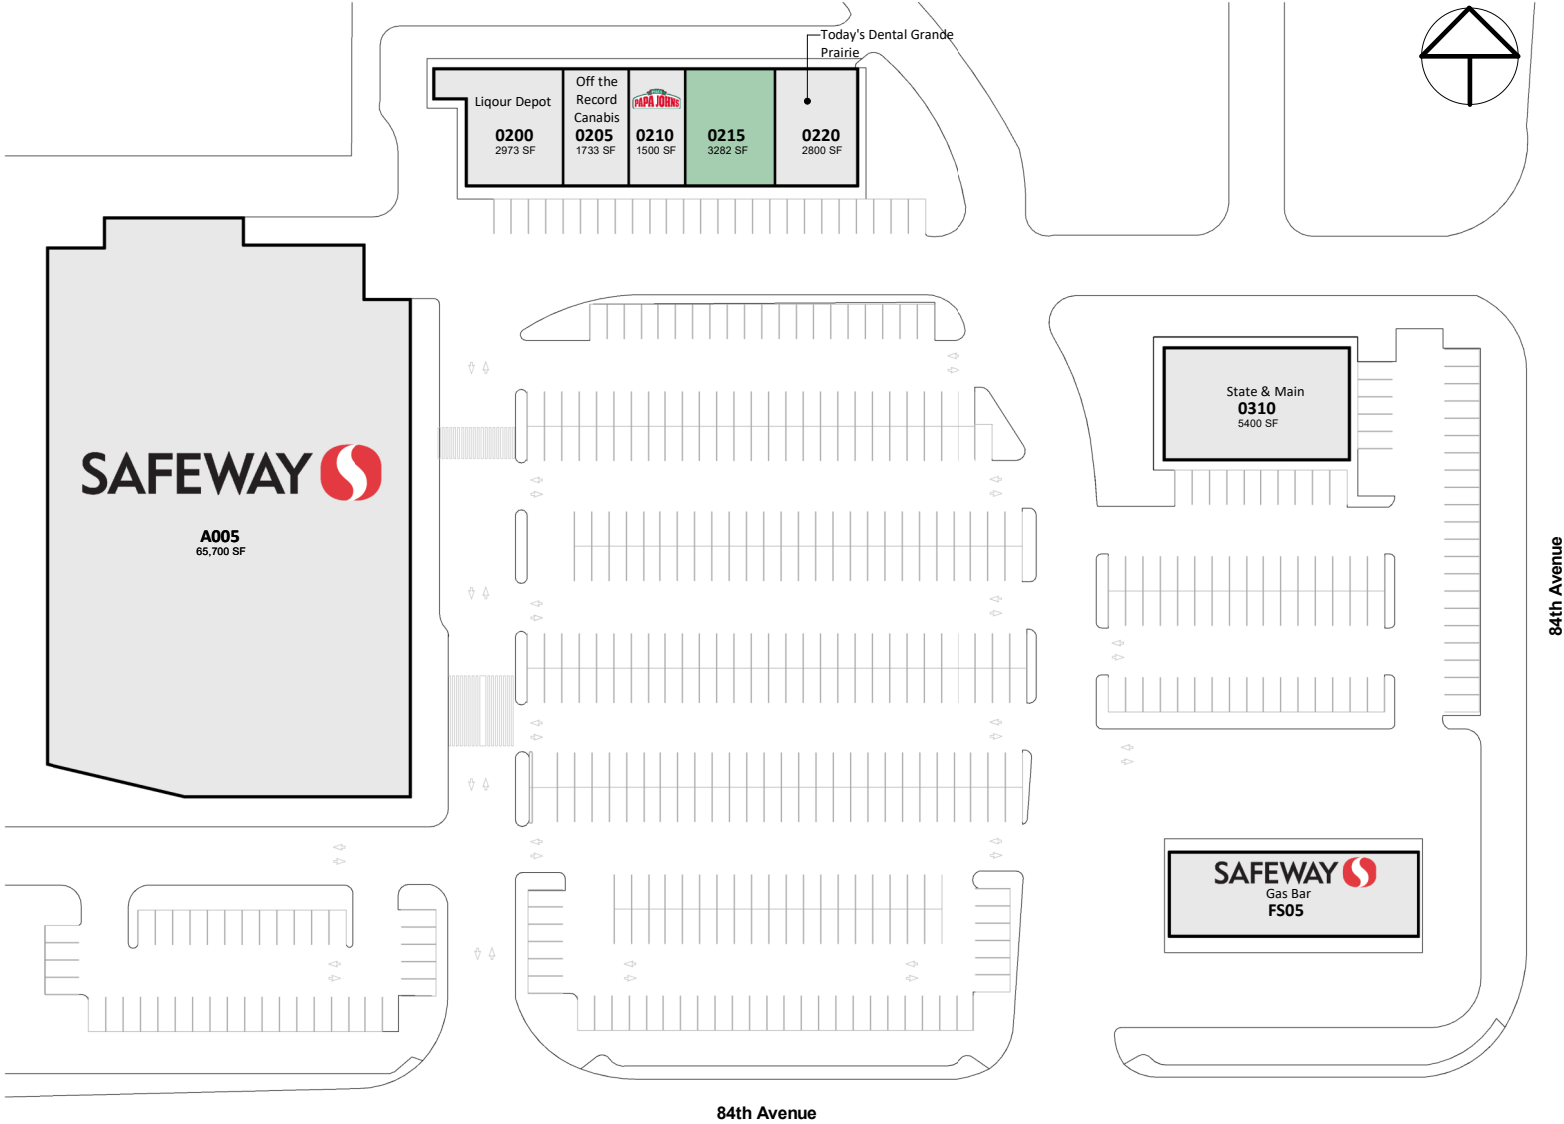

Grande Prairie Southview

8100-8300 100 St NW Grande Prairie, Alberta

All information, dimensions, sizes and areas are approximate only and are to be verified on site. Any references on this plan to specific tenants are subject to change from time to time and shall not be deemed to be any representation as to the tenants that are within the shopping centre.