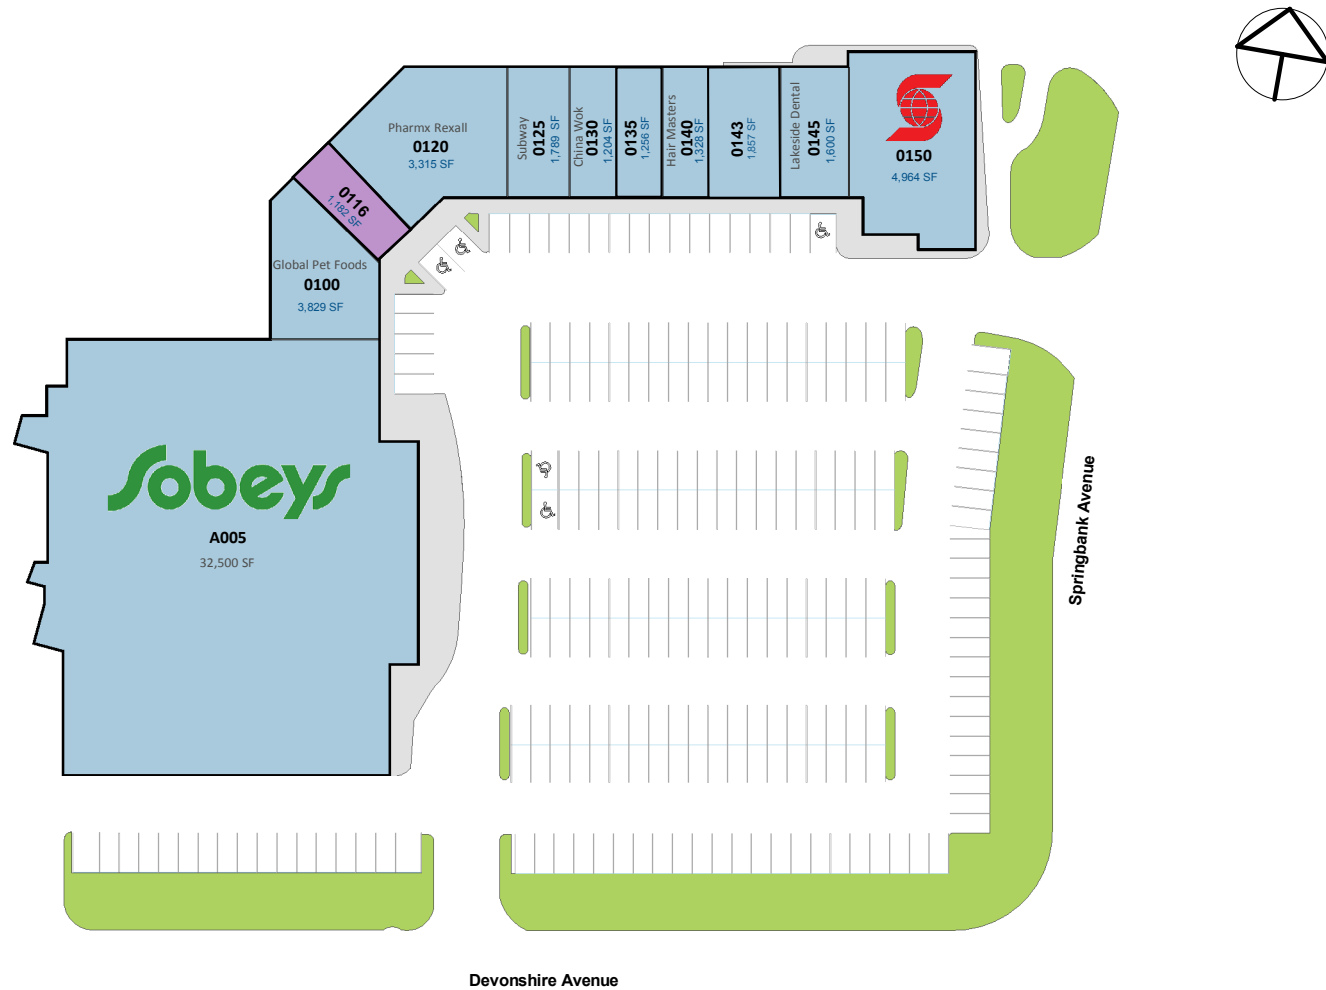

# Woodstock Sobeys Plaza

385 Springbank Avenue North Woodstock Ontario

All information, dimensions, sizes and areas are approximate only and are to be verified on site. Any references on this plan to specific tenants are subject to change from time to time and shall not be deemed to be any representation as to the tenants that are within the shopping centre.