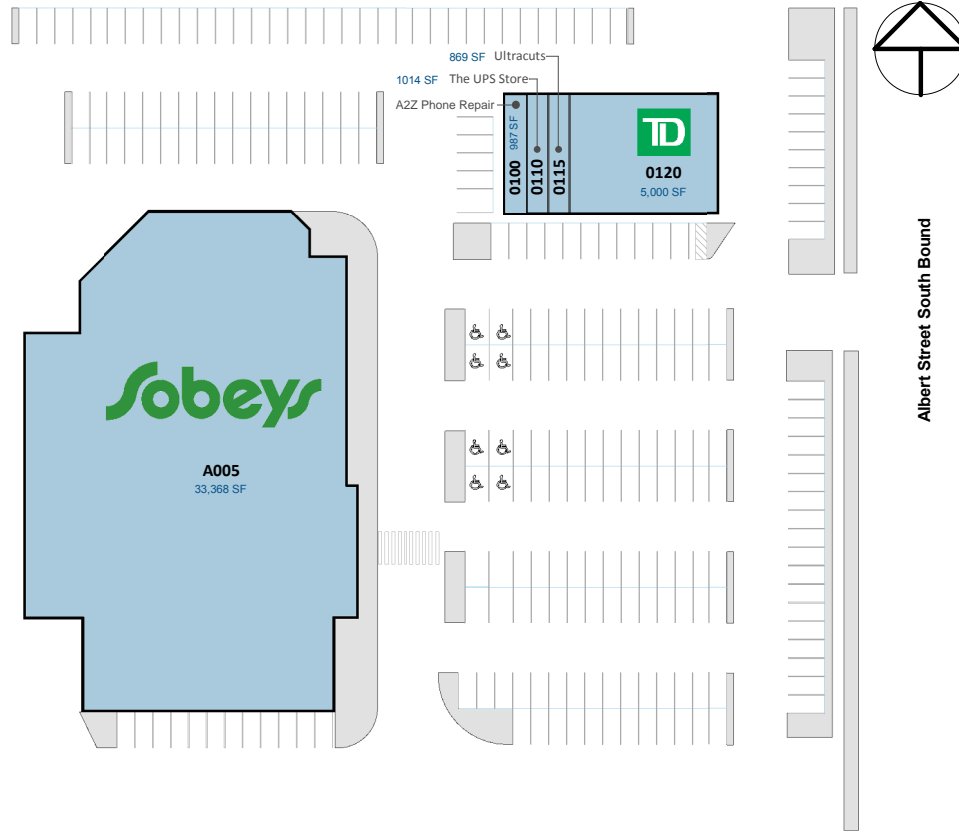

# Regina Sobeyes

4250 Albert Street Regina, SK

*All information, dimensions, sizes and areas are approximate only and are to be verified on site. Any references on this plan to specific tenants are subject to change from time to time and shall not be deemed to be any representation as to the tenants that are within the shopping centre.*