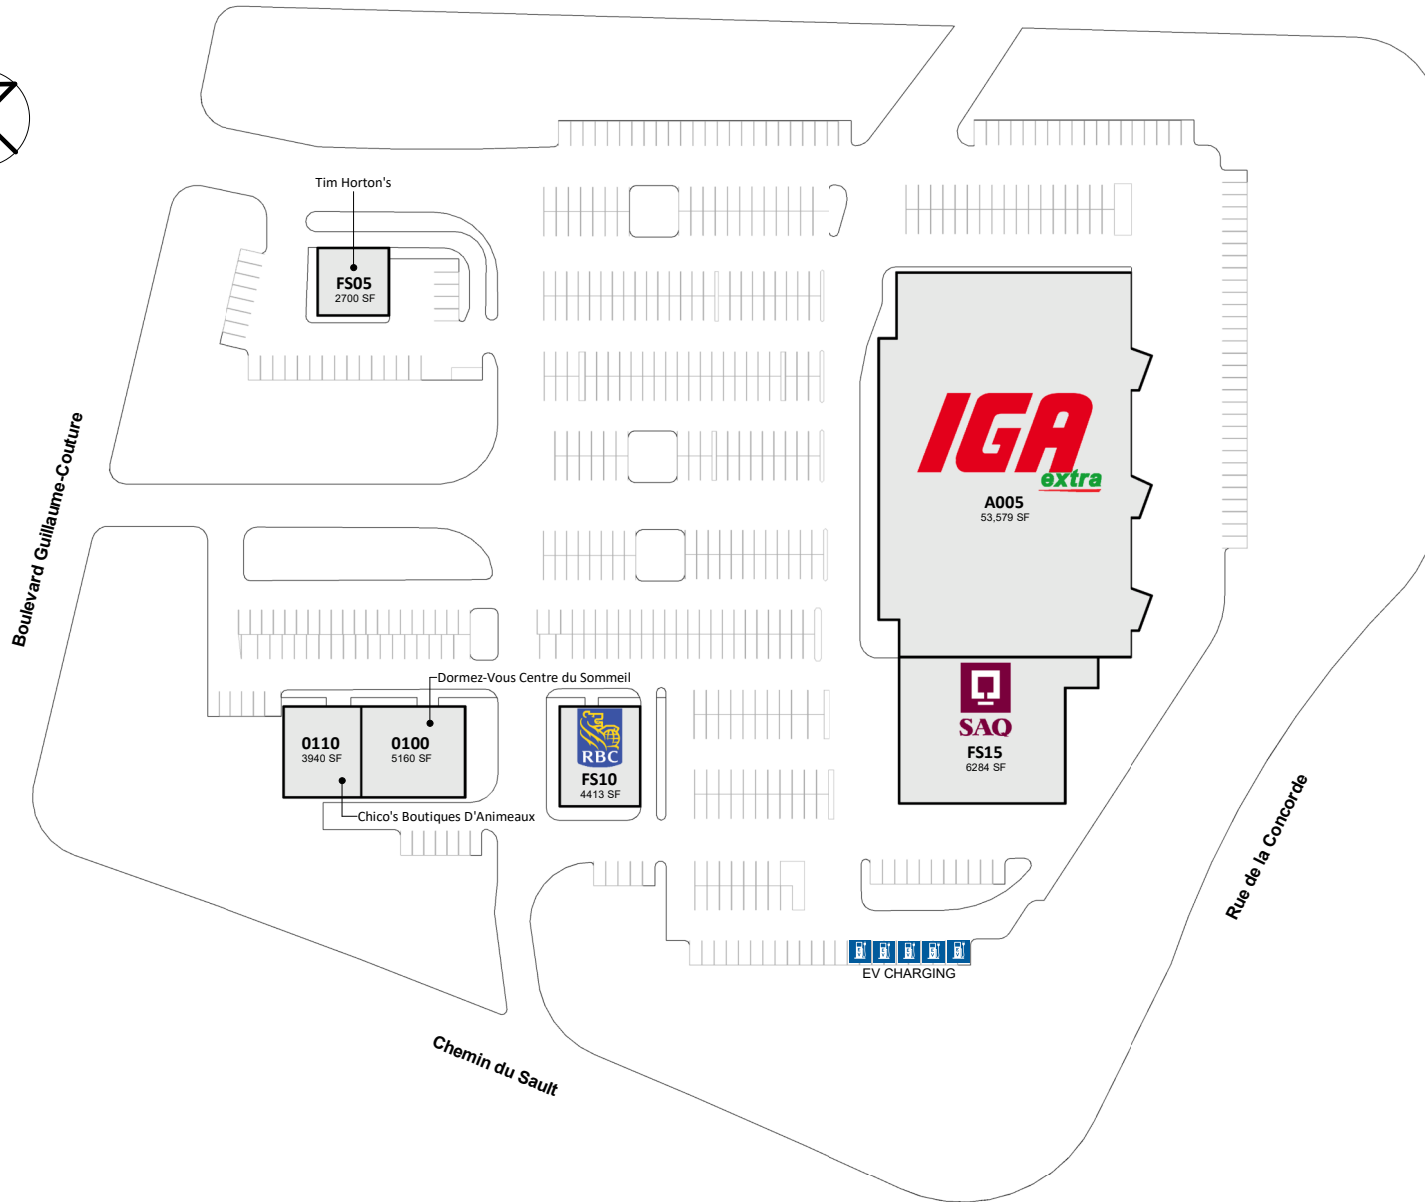

# Saint-Romuald Plaza

1070, boulevard Guillaume-Couture Saint-Romuald, Québec

All information, dimensions, sizes and areas are approximate only and are to be verified on site. Any references on this plan to specific tenants are subject to change from time to time and shall not be deemed to be any representation as to the tenants that are within the shopping centre.