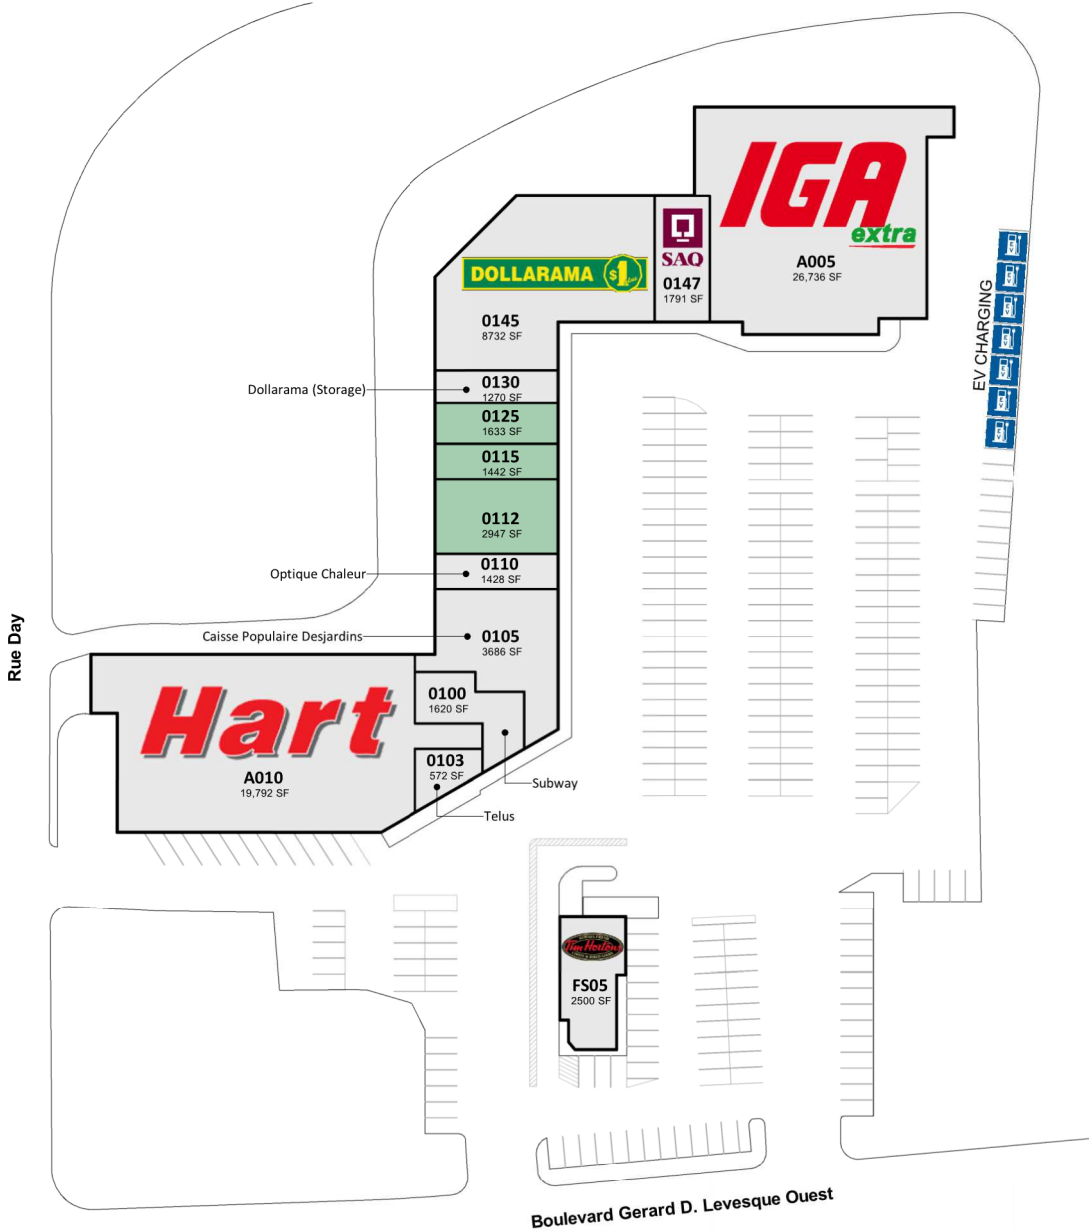

Paspébiac Plaza

111-119 Gérald D. Lévesque boulevard, Paspébiac, Québec

All information, dimensions, sizes and areas are approximate only and are to be verified on site. Any references on this plan to specific tenants are subject to change from time to time and shall not be deemed to be any representation as to the tenants that are within the shopping centre.