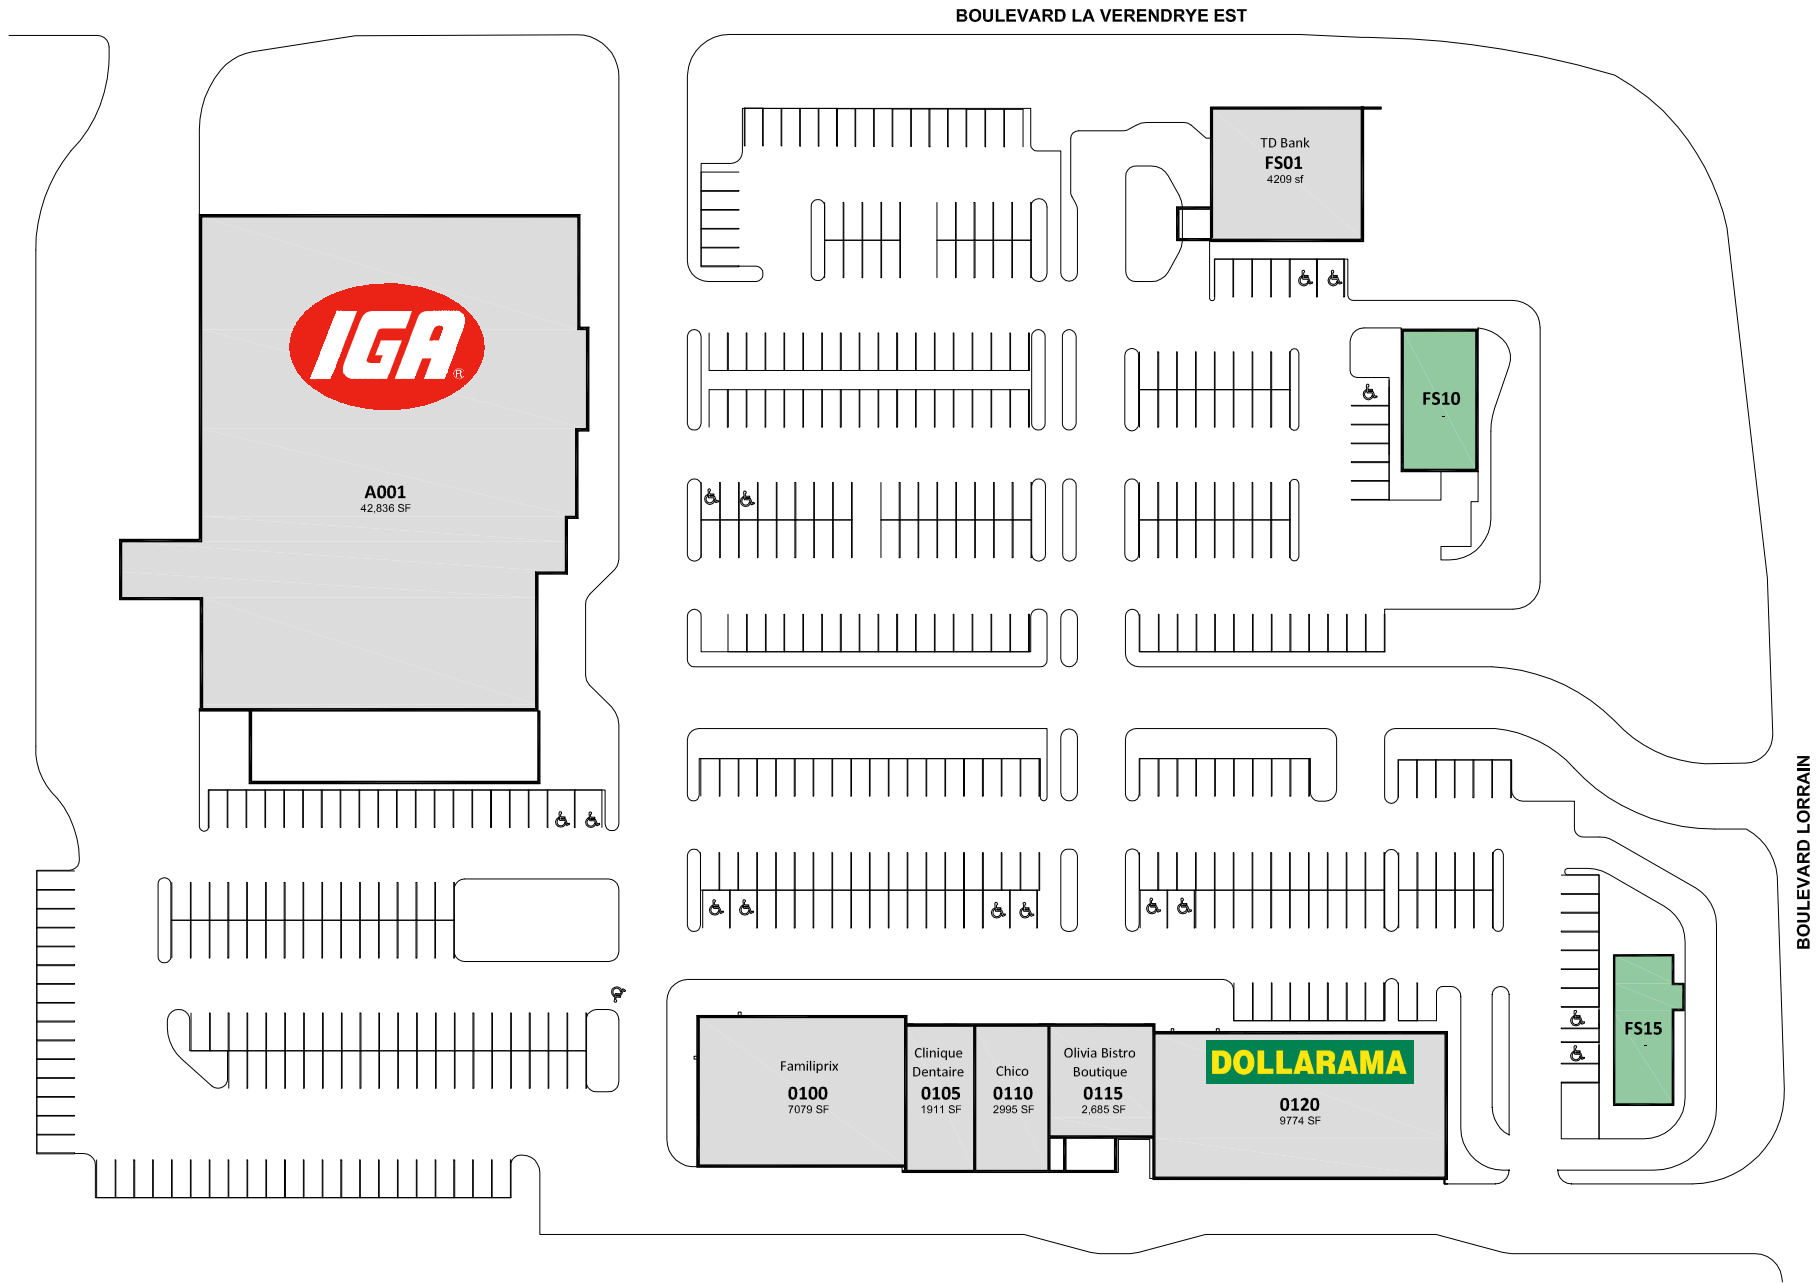

Gatineau Plaza

1248 boul. la Verendrye E, Gatineau, QC

All information, dimensions, sizes and areas are approximate only and are to be verified on site. Any references on this plan to specific tenants are subject to change from time to time and shall not be deemed to be any representation as to the tenants that are within the shopping centre.