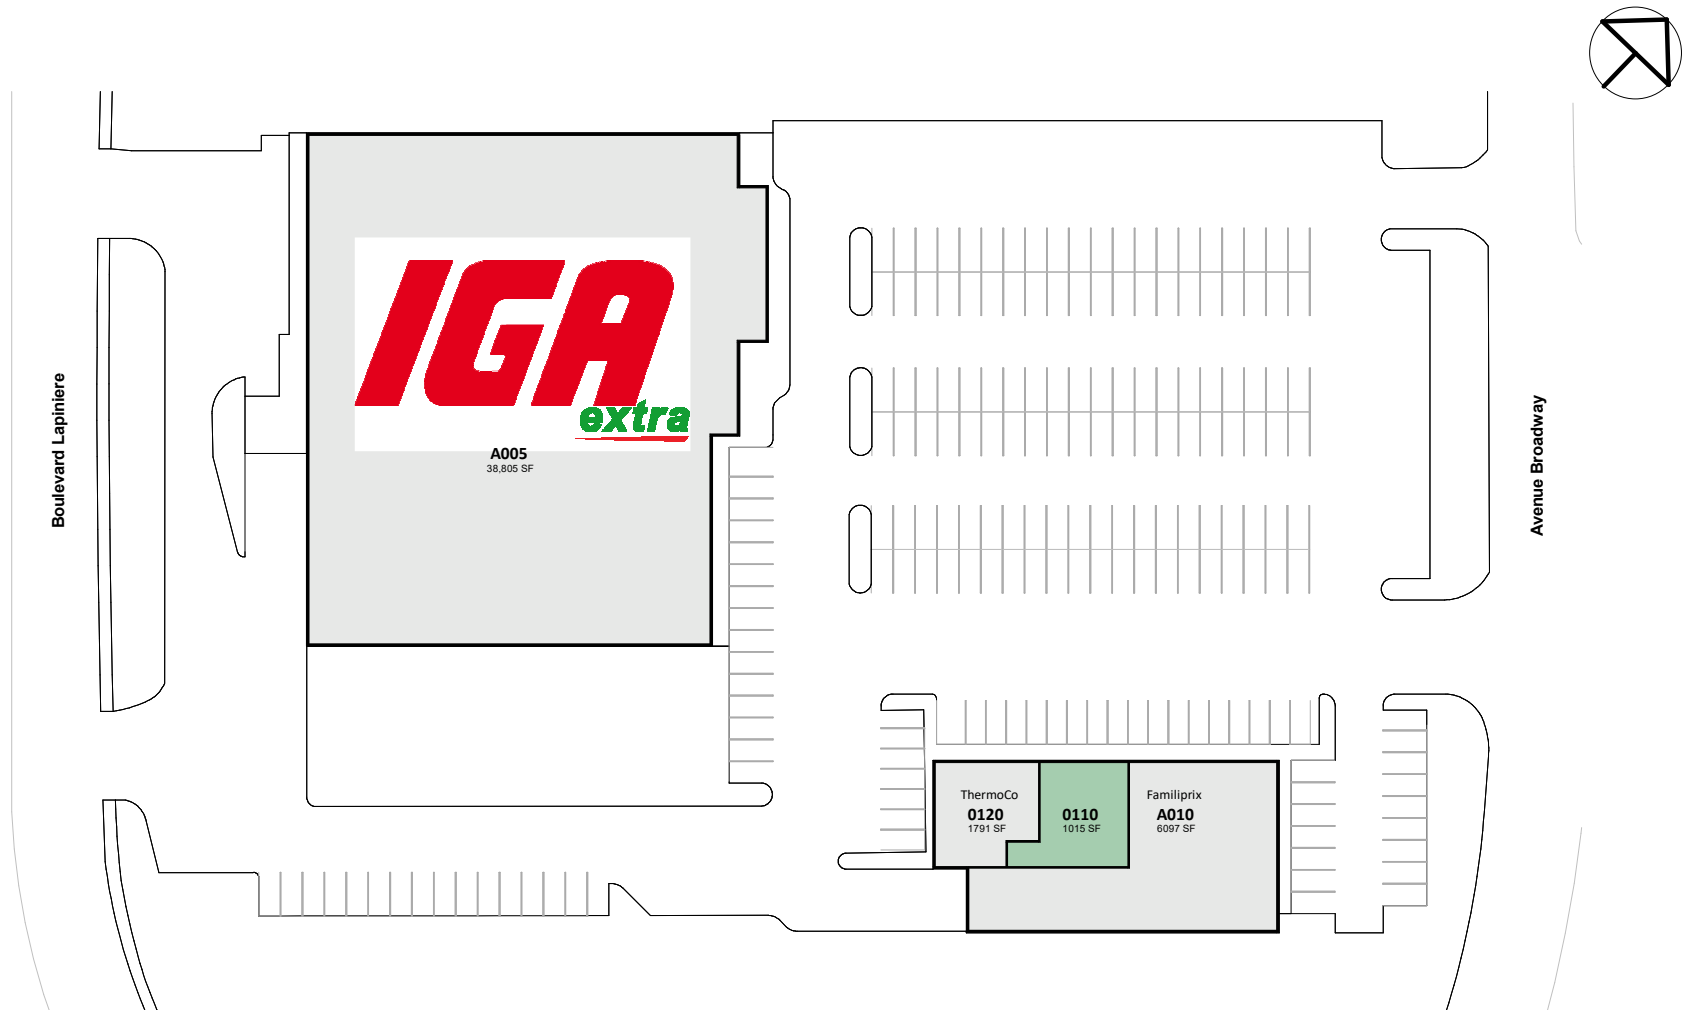

# Brossard

3260 boul. Lapinière, Brossard, Québec

*All information, dimensions, sizes and areas are approximate only and are to be verified on site. Any references on this plan to specific tenants are subject to change from time to time and shall not be deemed to be any representation as to the tenants that are within the shopping centre.*