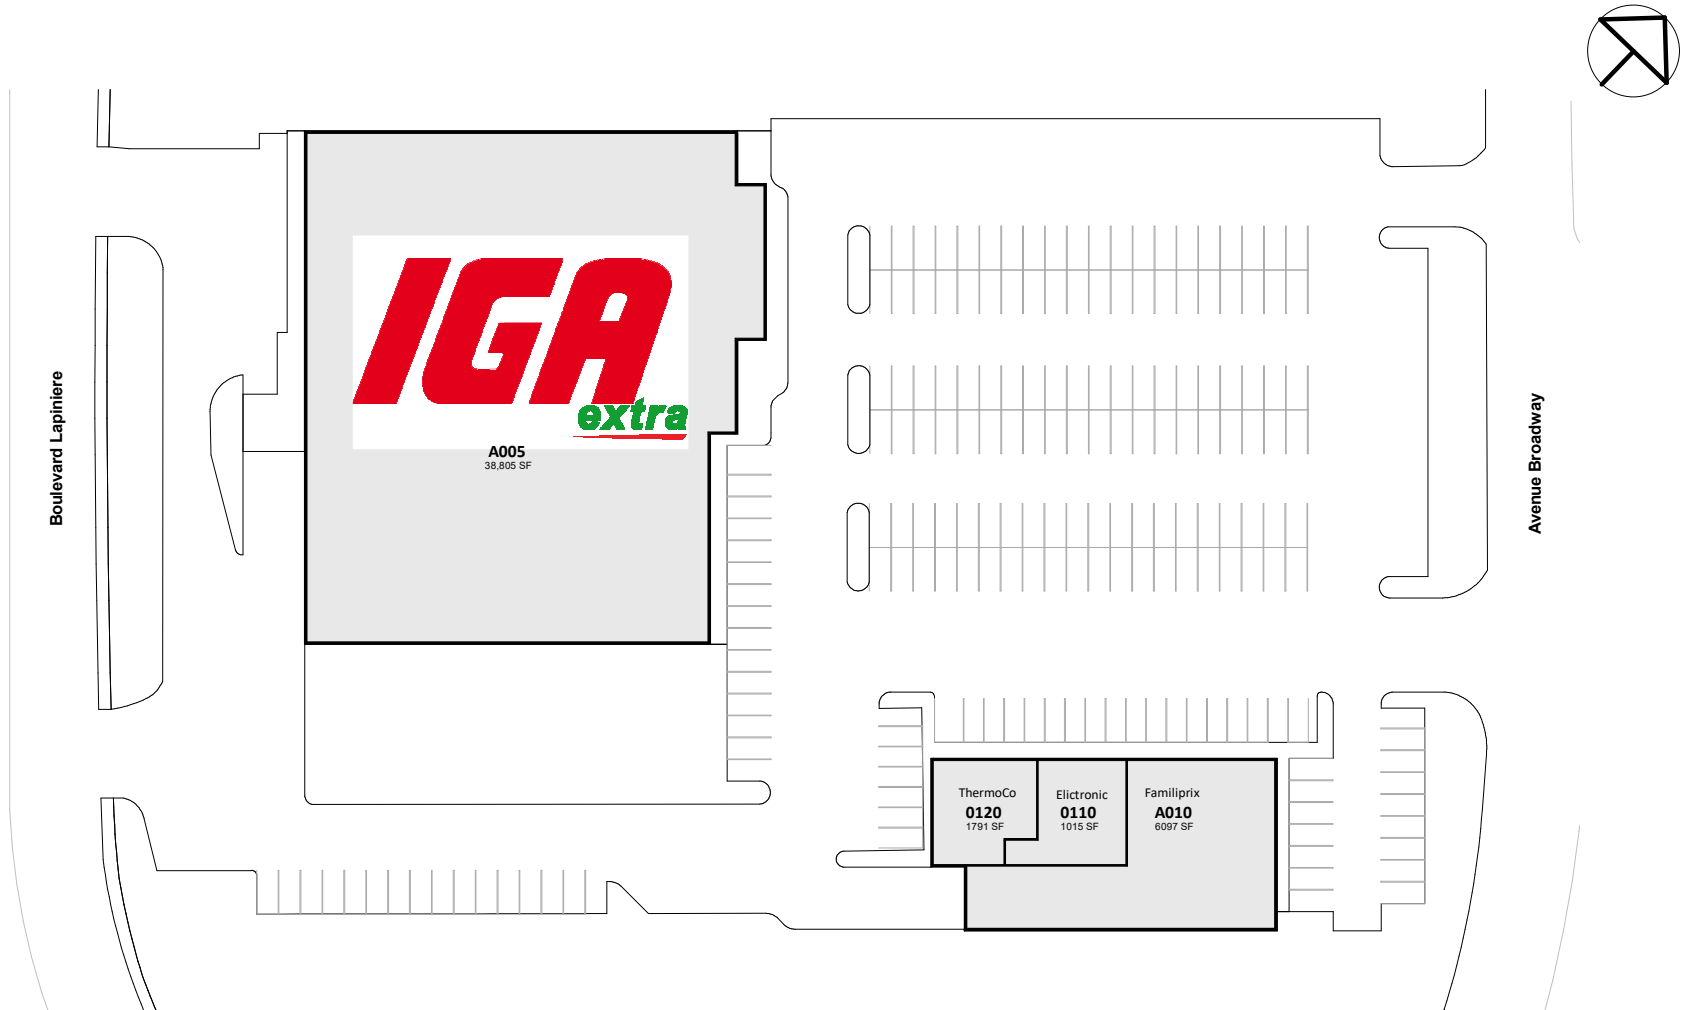

Brossard

3260 boul. Lapinière, Brossard, Québec

All information, dimensions, sizes and areas are approximate only and are to be verified on site. Any references on this plan to specific tenants are subject to change from time to time and shall not be deemed to be any representation as to the tenants that are within the shopping centre.