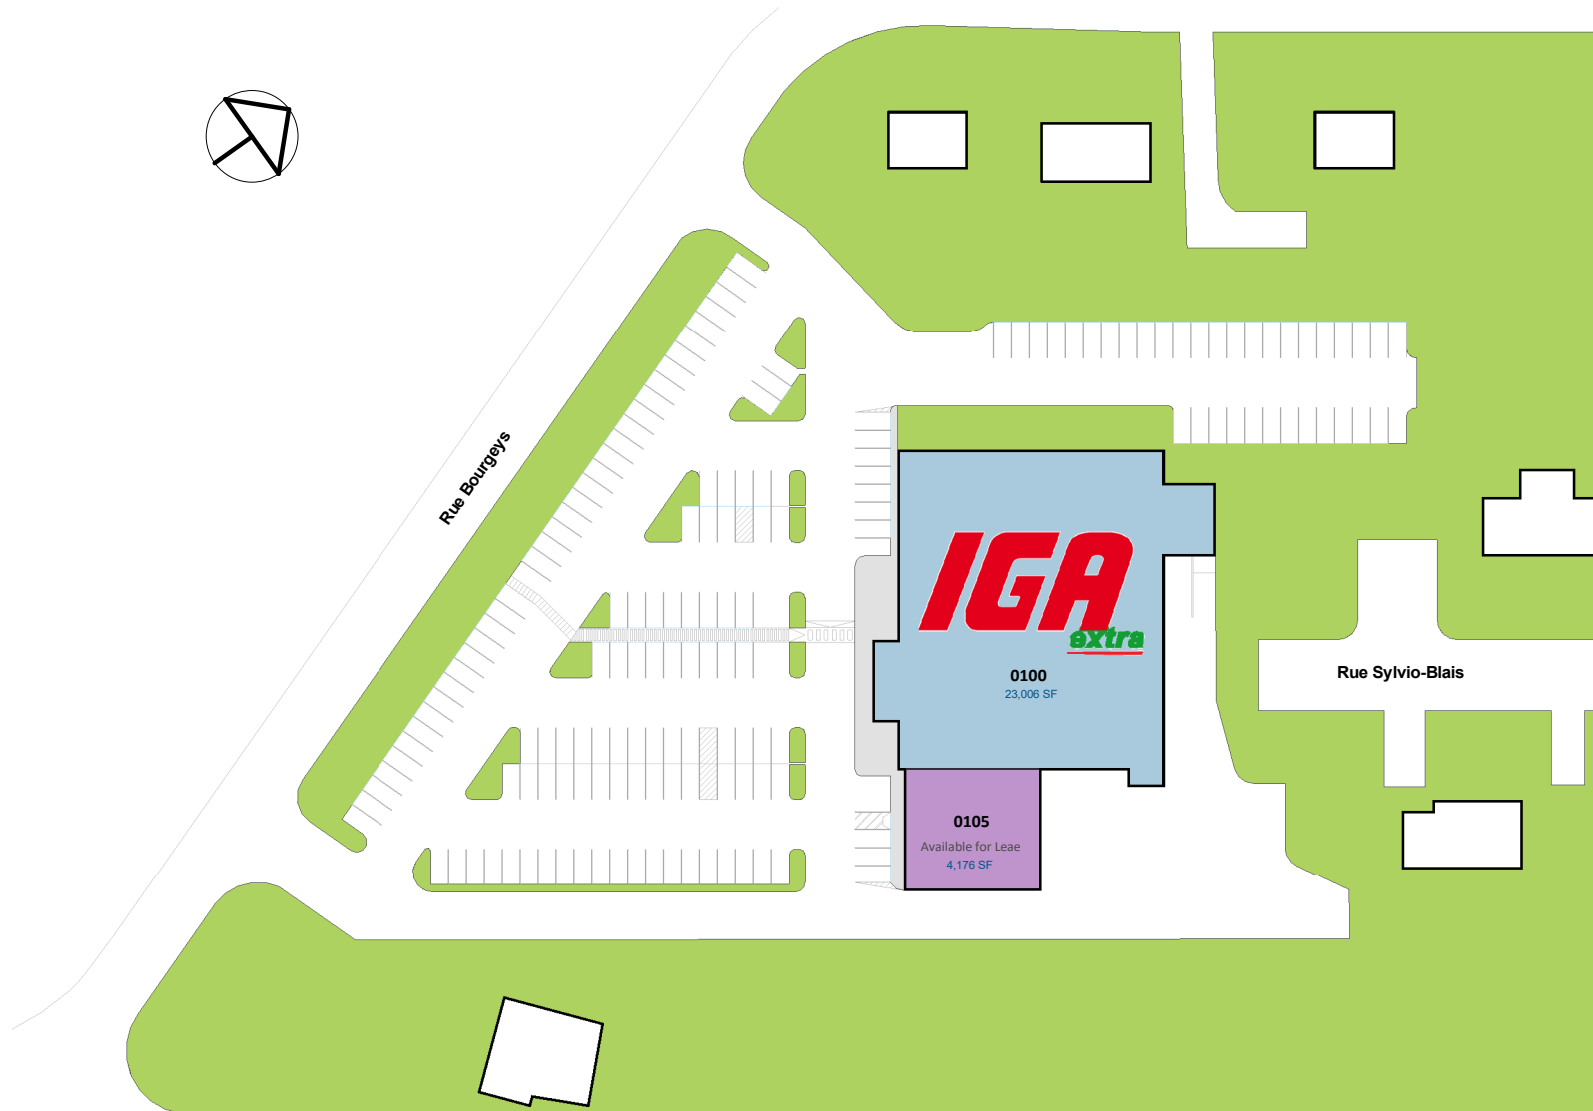

Bromptonville

50 rue Bourgeois Sherbrooke, Québec

All information, dimensions, sizes and areas are approximate only and are to be verified on site. Any references on this plan to specific tenants are subject to change from time to time and shall not be deemed to be any representation as to the tenants that are within the shopping centre.