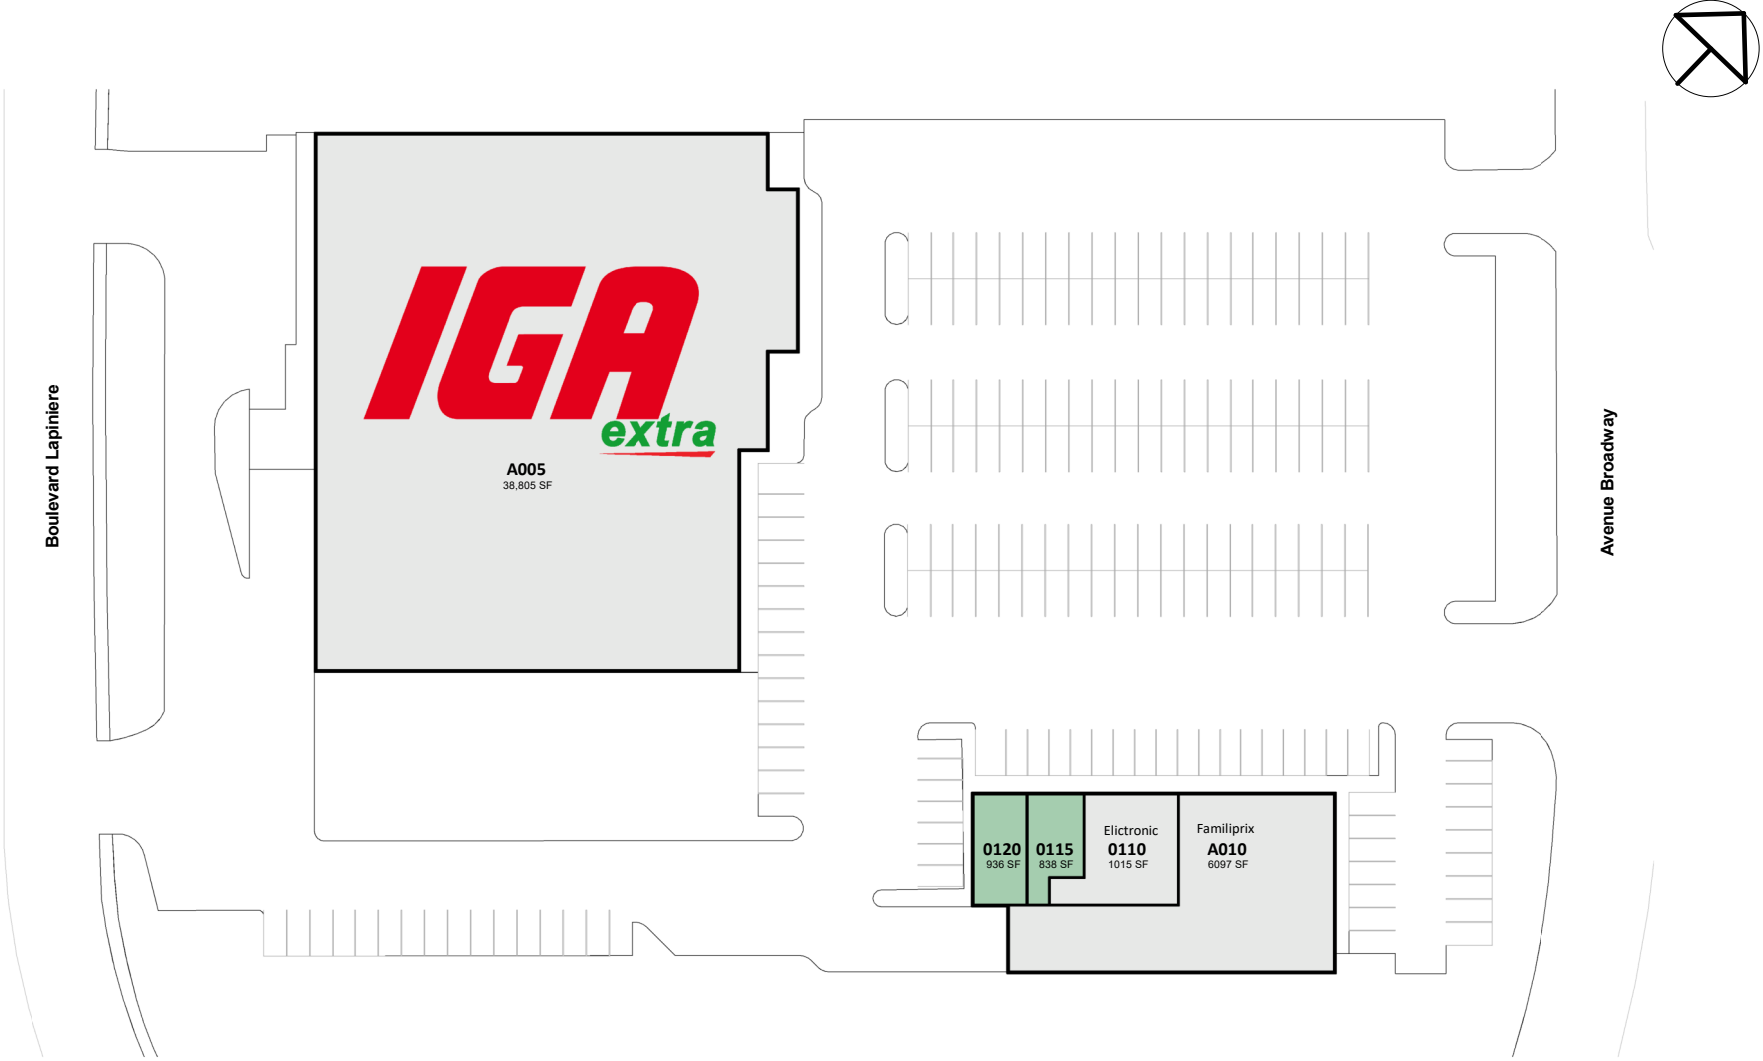

Brossard

3260 boul. Lapinière, Brossard, Québec

All information, dimensions, sizes and areas are approximate only and are to be verified on site. Any references on this plan to specific tenants are subject to change from time to time and shall not be deemed to be any representation as to the tenants that are within the shopping centre.