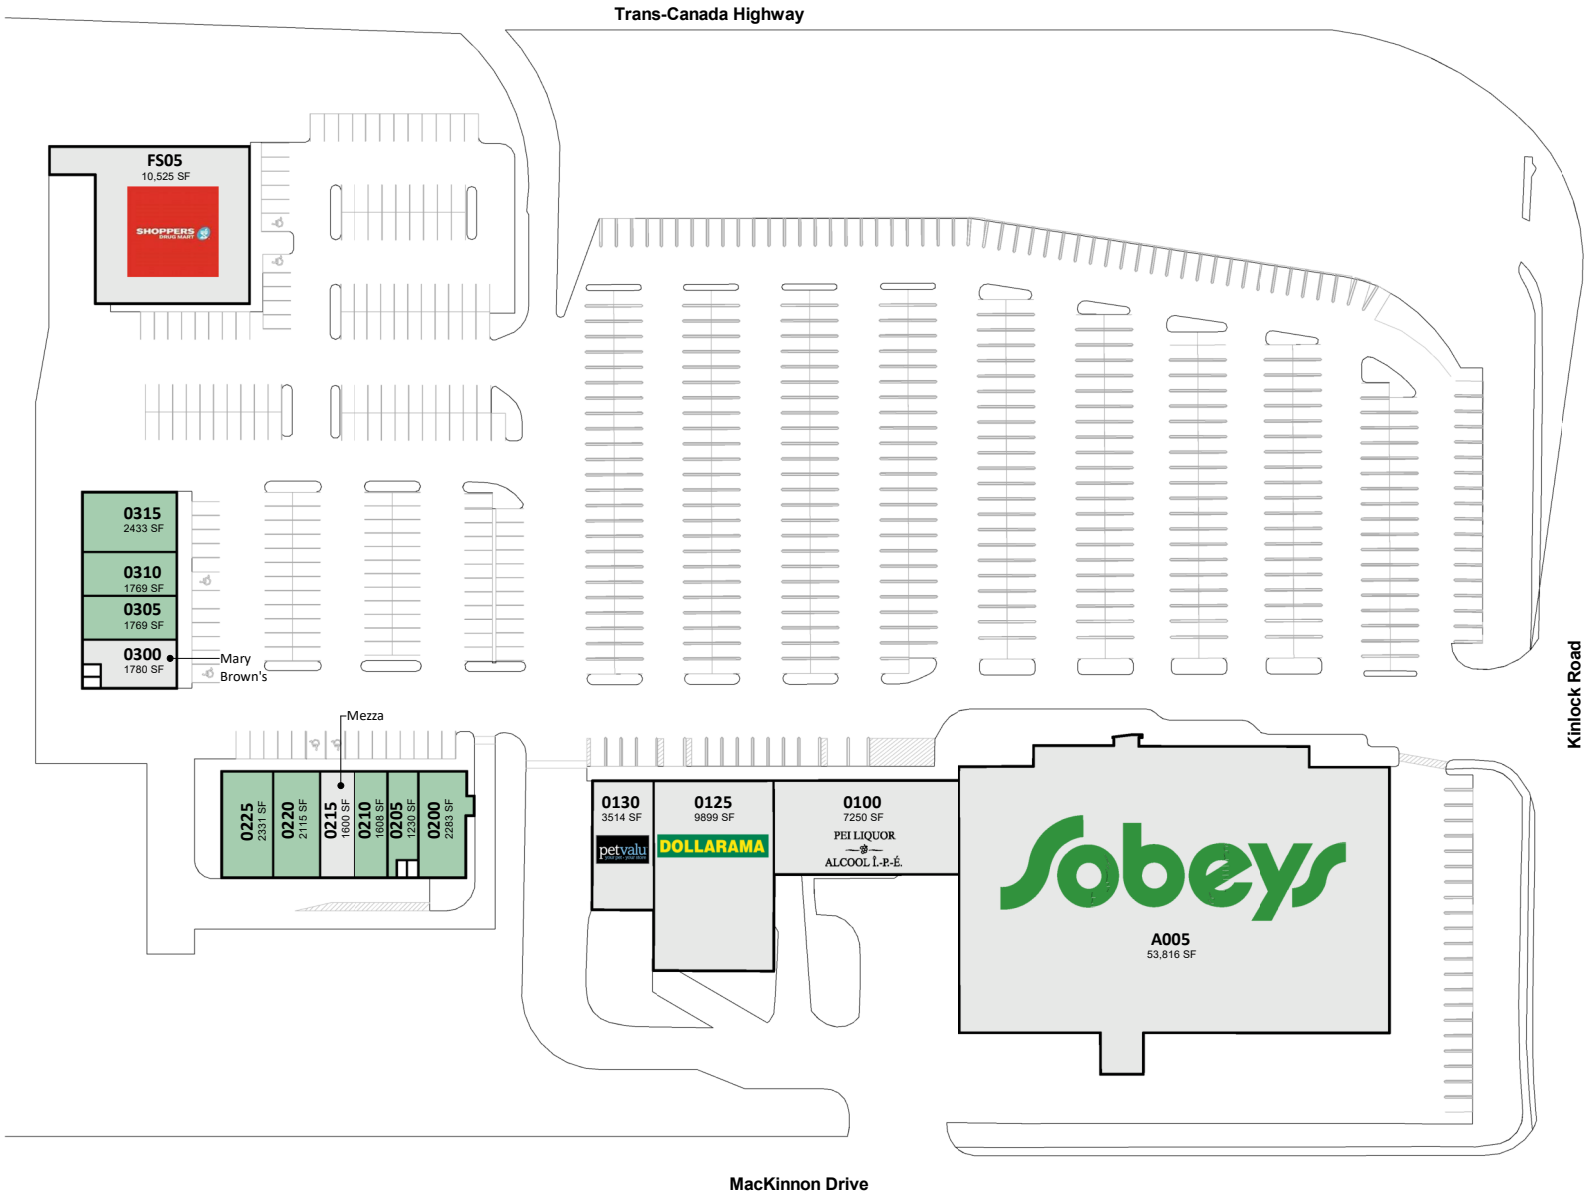

Kinlock Plaza

9 Kinlock Road, Stratford, Prince Edward Island

All information, dimensions, sizes and areas are approximate only and are to be verified on site. Any references on this plan to specific tenants are subject to change from time to time and shall not be deemed to be any representation as to the tenants that are within the shopping centre.