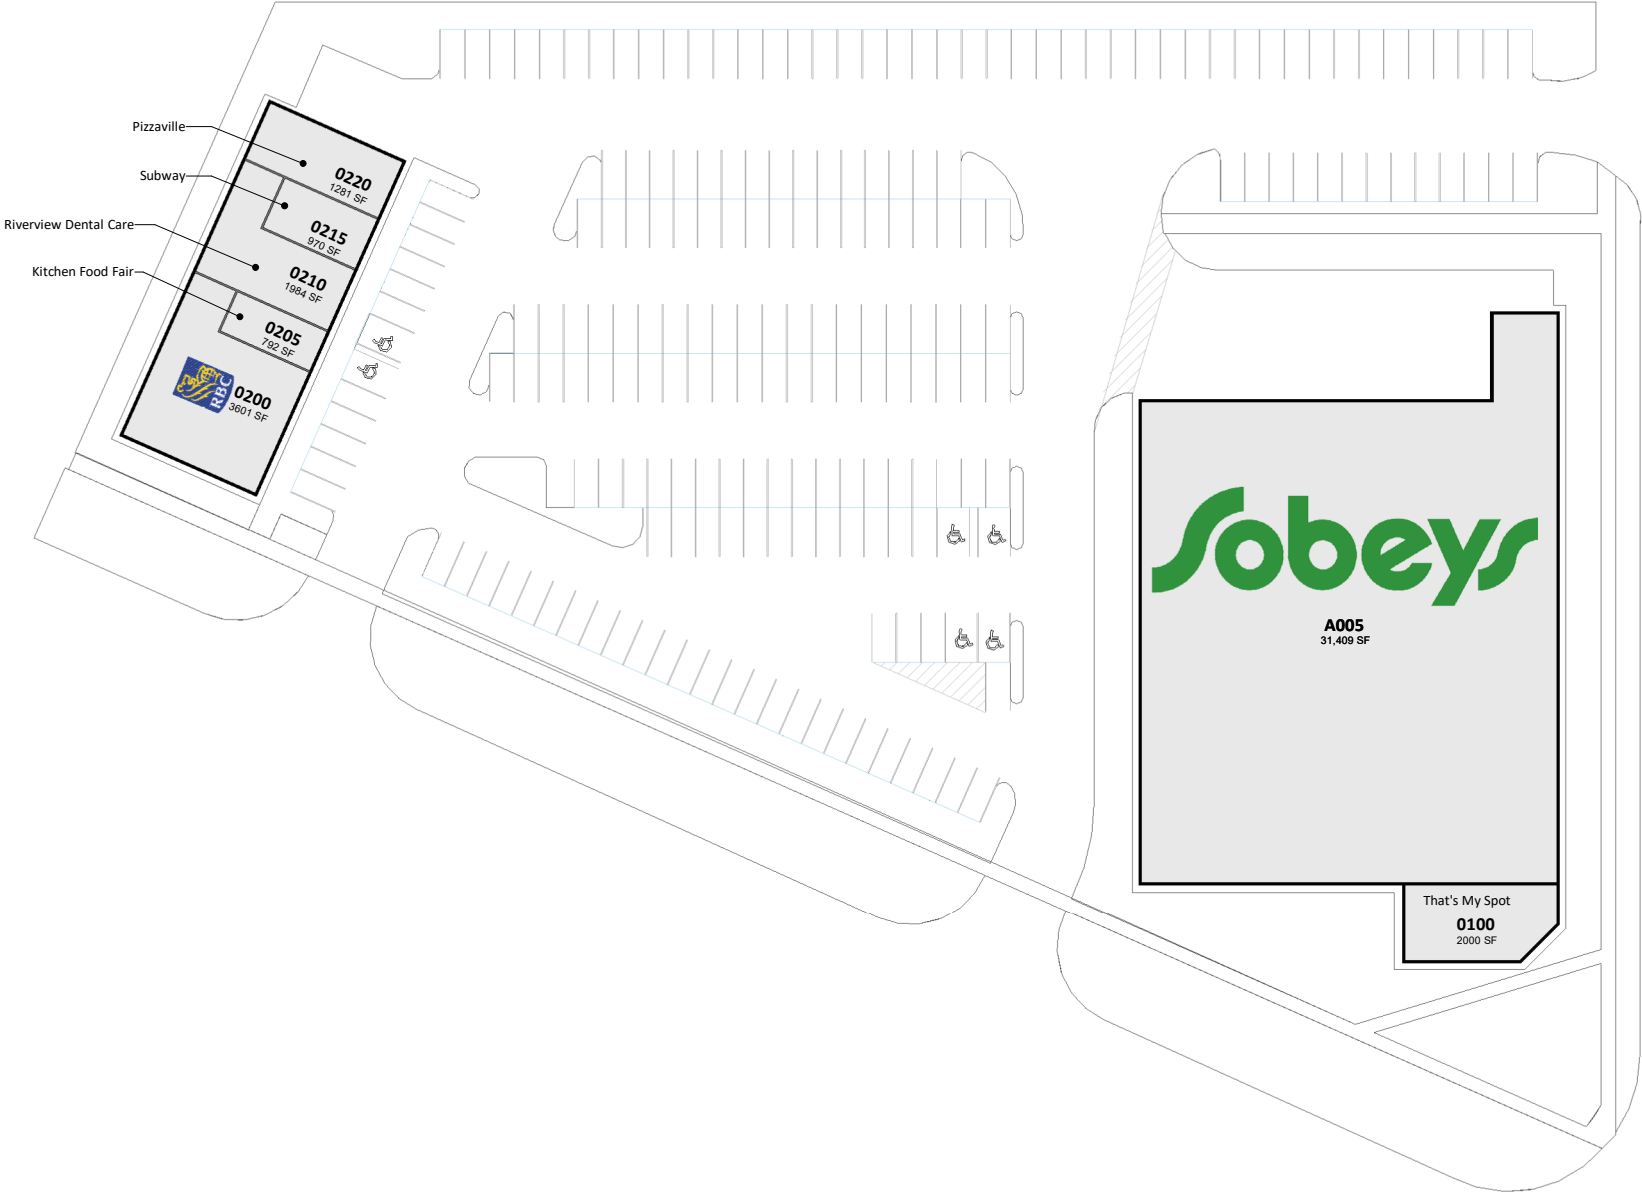

Bowmanville - Scugog Corners

680 Longworth Avenue Bowmanville Ontario

All information, dimensions, sizes and areas are approximate only and are to be verified on site. Any references on this plan to specific tenants are subject to change from time to time and shall not be deemed to be any representation as to the tenants that are within the shopping centre.