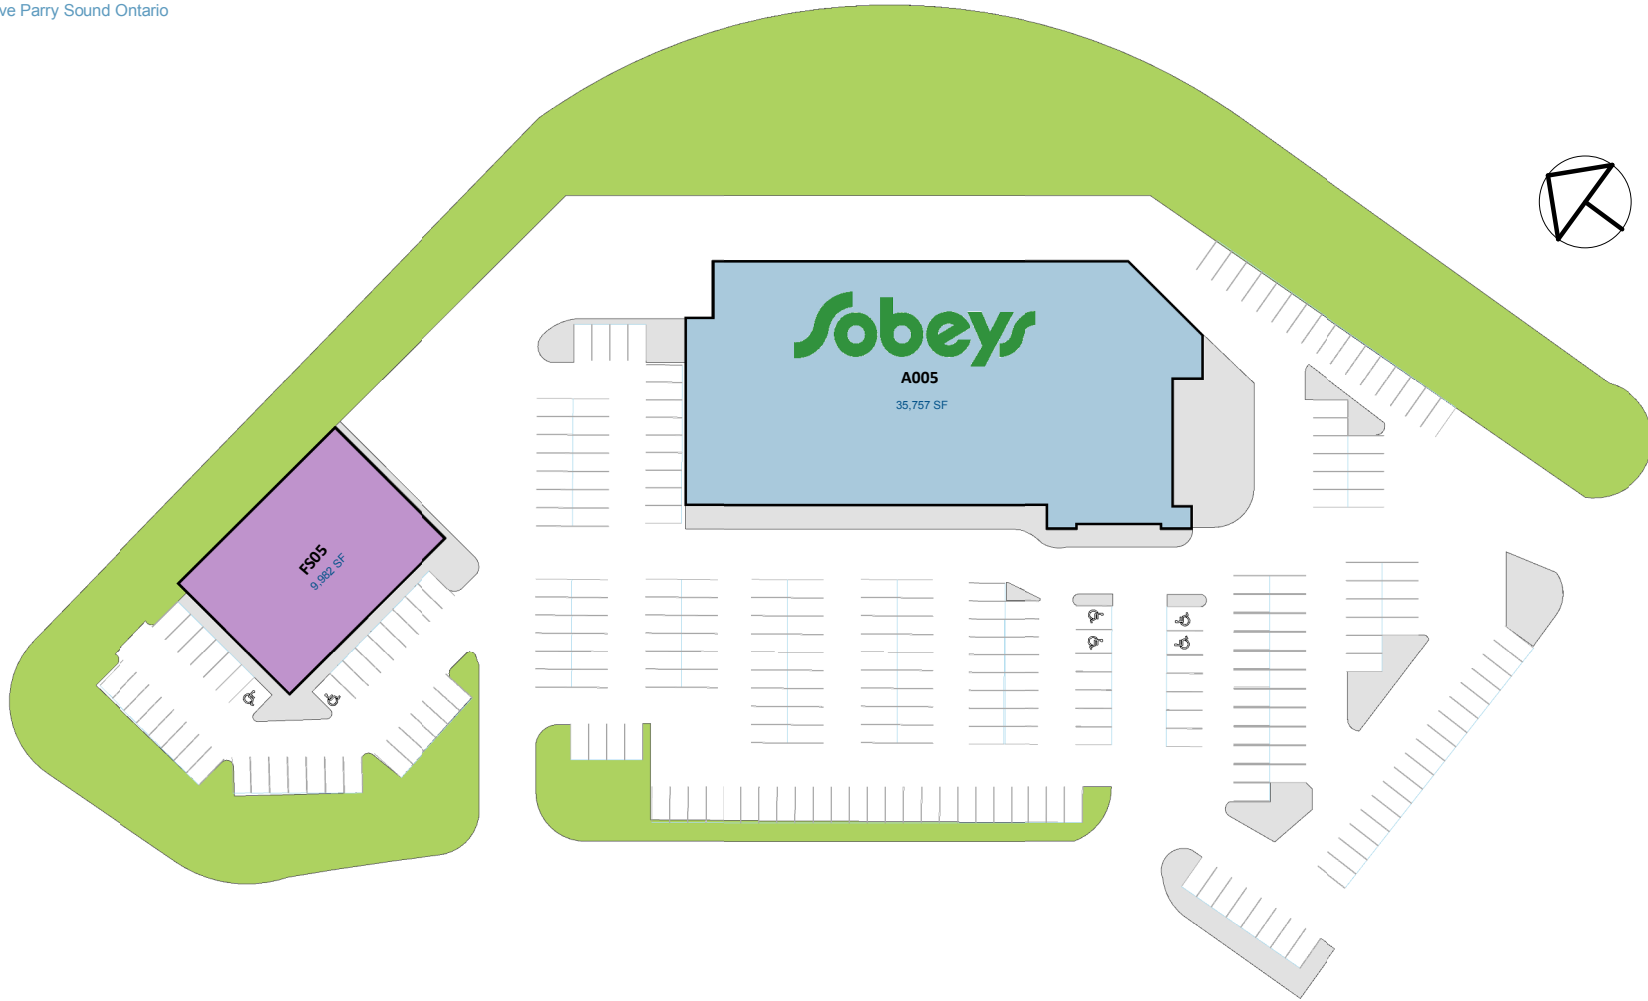

Parry Sound

25 Pine Drive Parry Sound Ontario

All information, dimensions, sizes and areas are approximate only and are to be verified on site. Any references on this plan to specific tenants are subject to change from time to time and shall not be deemed to be any representation as to the tenants that are within the shopping centre.