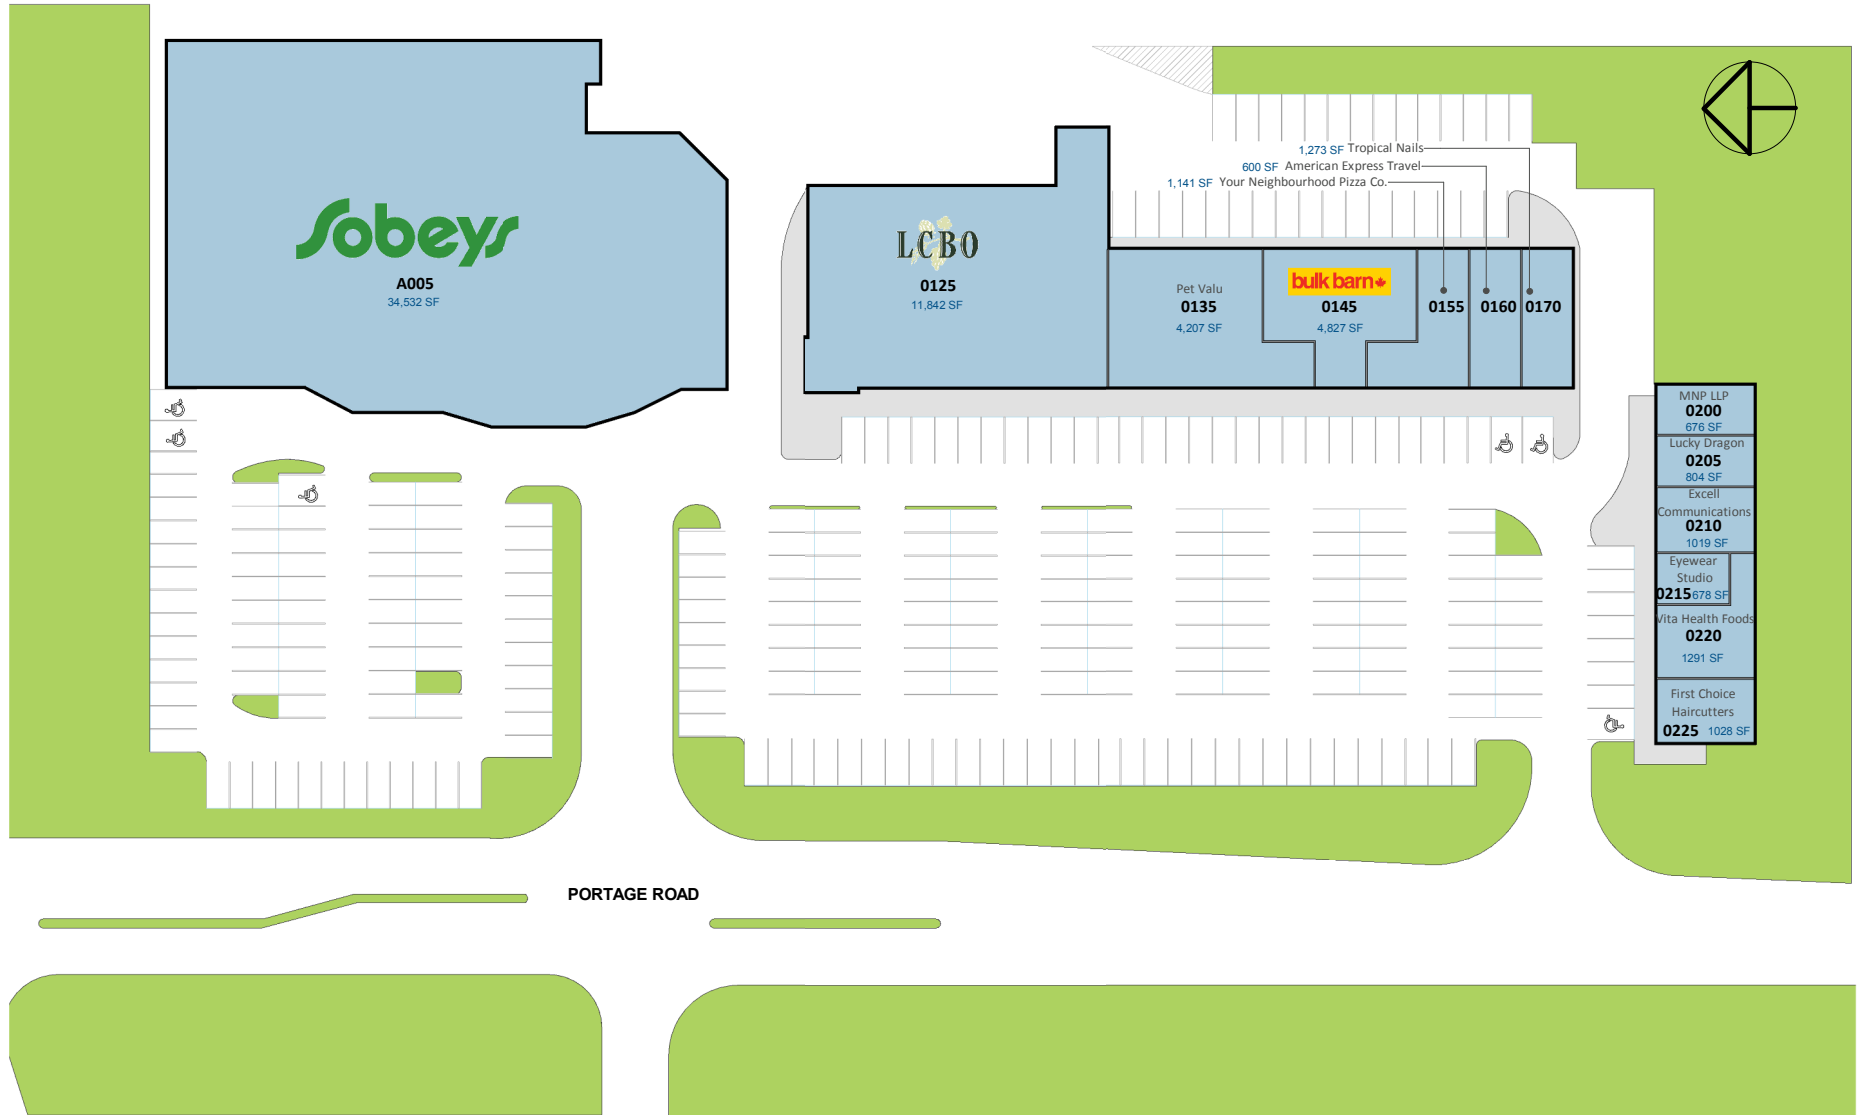

# Niagara Falls Plaza

3714 Portage Road Niagara Falls Ontario

All information, dimensions, sizes and areas are approximate only and are to be verified on site. Any references on this plan to specific tenants are subject to change from time to time and shall not be deemed to be any representation as to the tenants that are within the shopping centre.