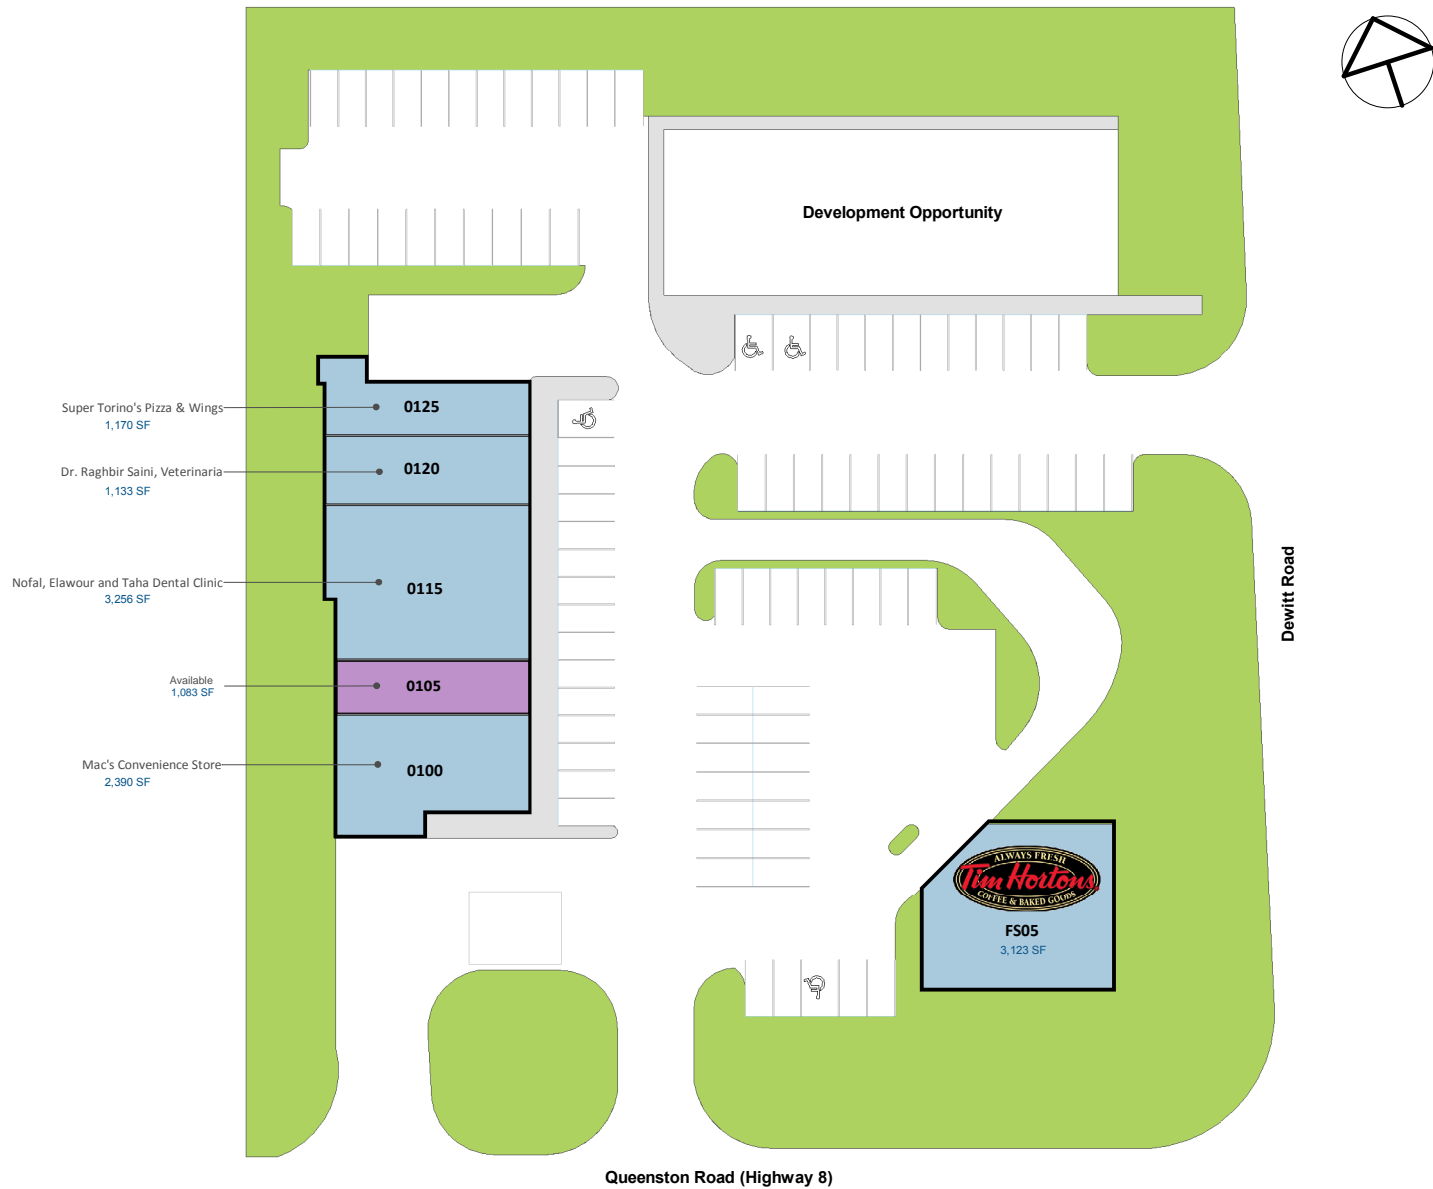

# Dewitt Park Plaza

521 Highway 8 Stoney Creek, Ontario

All information, dimensions, sizes and areas are approximate only and are to be verified on site. Any references on this plan to specific tenants are subject to change from time to time and shall not be deemed to be any representation as to the tenants that are within the shopping centre.