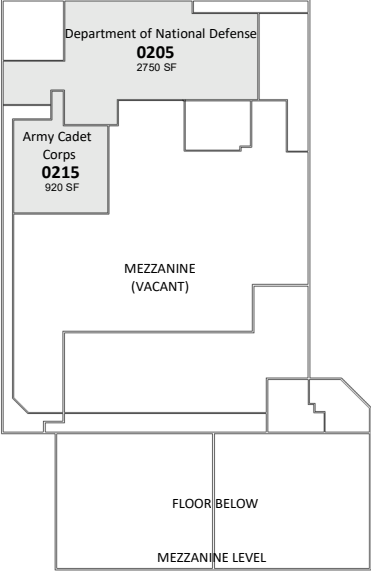

# Burlington Plaza

3230 Fairview Street Burlington Ontario

All information, dimensions, sizes and areas are approximate only and are to be verified on site. Any references on this plan to specific tenants are subject to change from time to time and shall not be deemed to be any representation as to the tenants that are within the shopping centre.