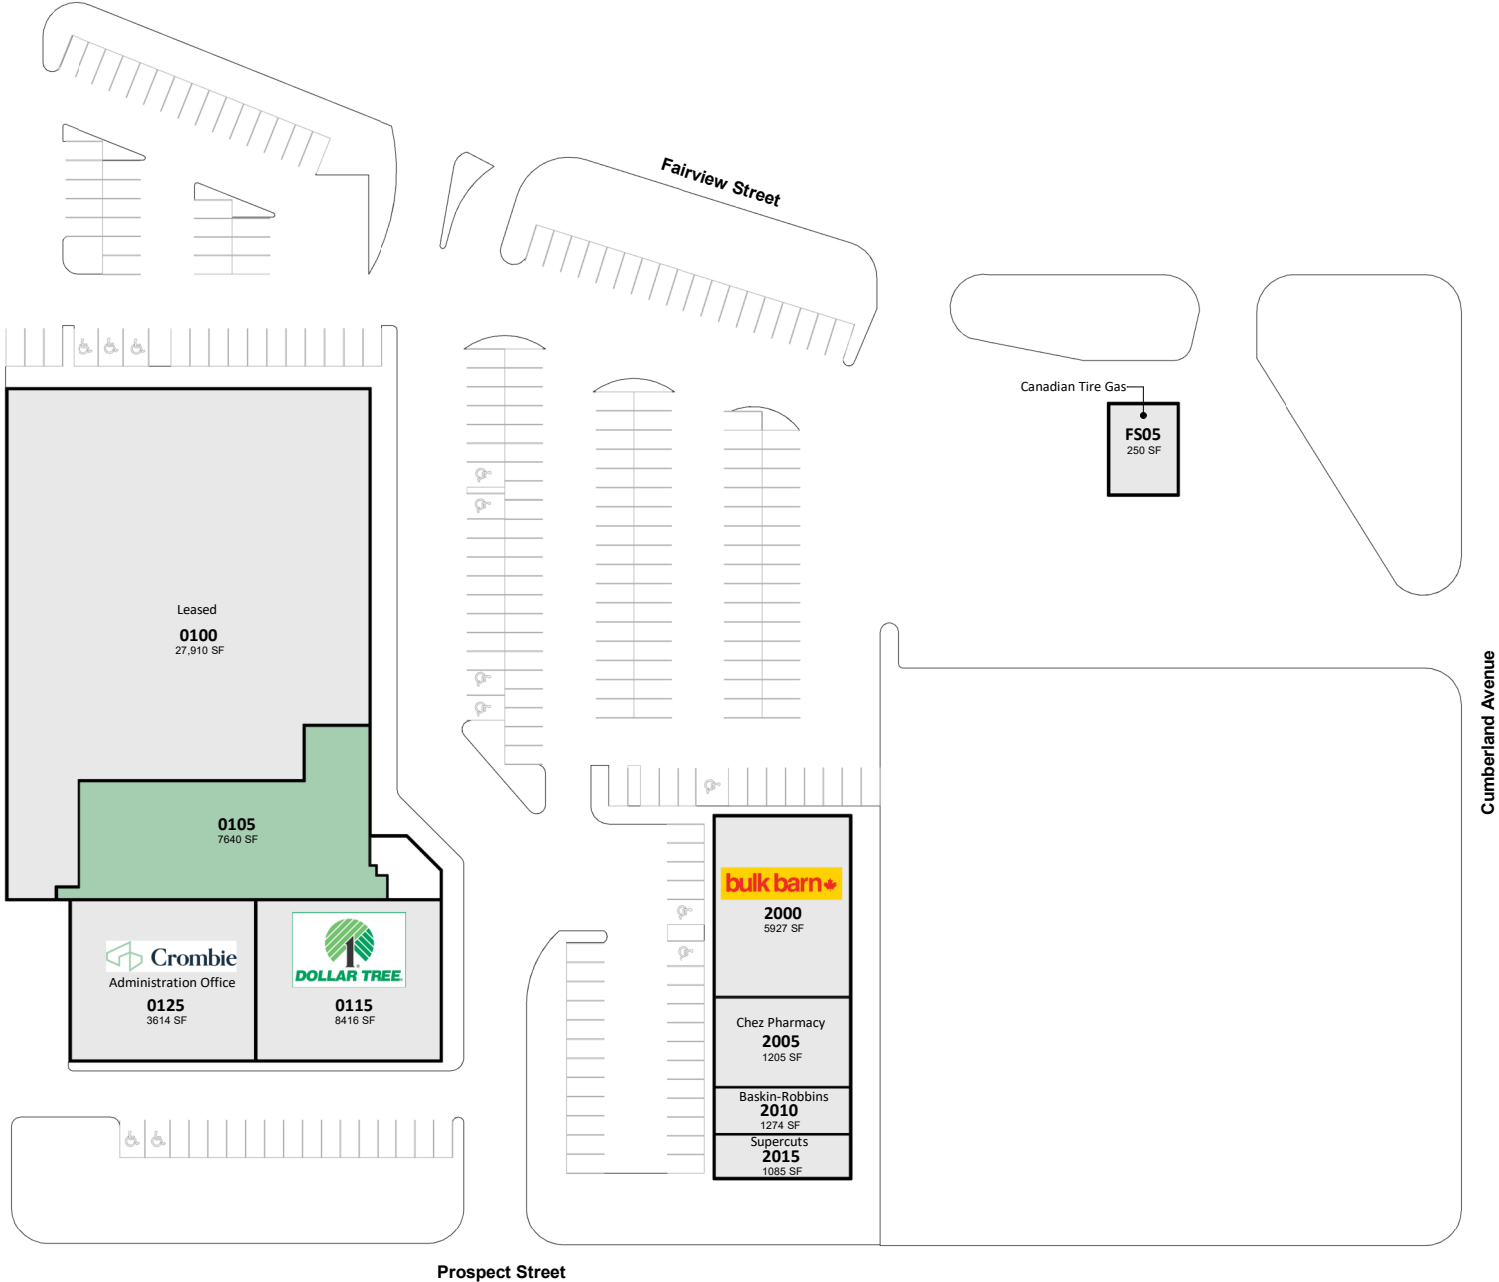

# Burlington Plaza

3230 Fairview Street Burlington Ontario

All information, dimensions, sizes and areas are approximate only and are to be verified on site. Any references on this plan to specific tenants are subject to change from time to time and shall not be deemed to be any representation as to the tenants that are within the shopping centre.