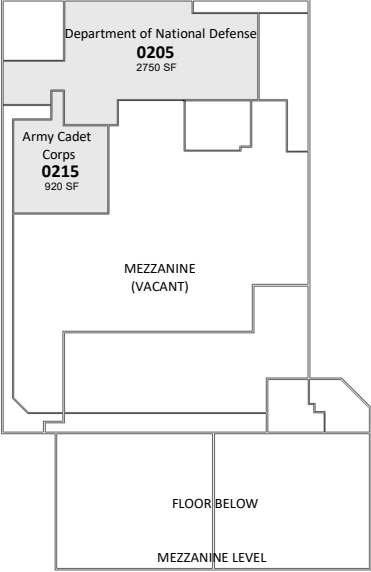

# Burlington Plaza

3230 Fairview Street Burlington Ontario

All information, dimensions, sizes and areas are approximate only and are to be verified on site. Any references on this plan to specific tenants are subject to change from time to time and shall not be deemed to be any representation as to the tenants that are within the shopping centre.