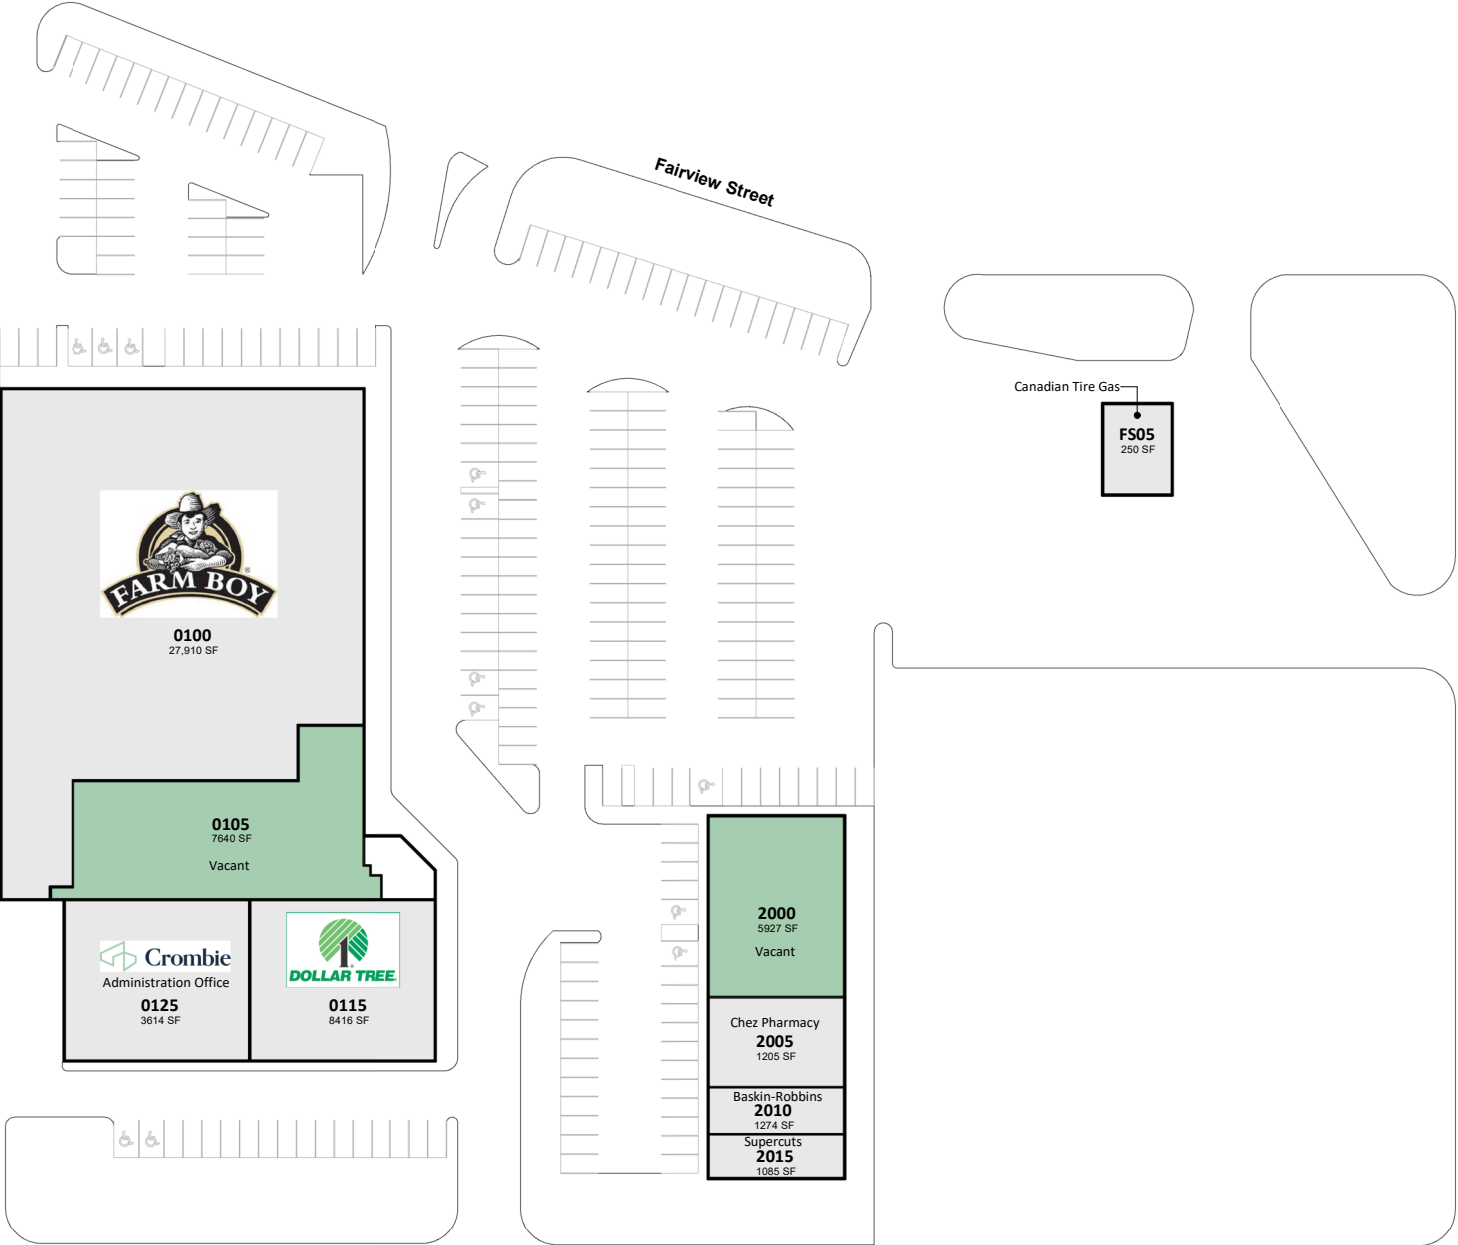

# Burlington Plaza

3230 Fairview Street Burlington Ontario

All information, dimensions, sizes and areas are approximate only and are to be verified on site. Any references on this plan to specific tenants are subject to change from time to time and shall not be deemed to be any representation as to the tenants that are within the shopping centre.