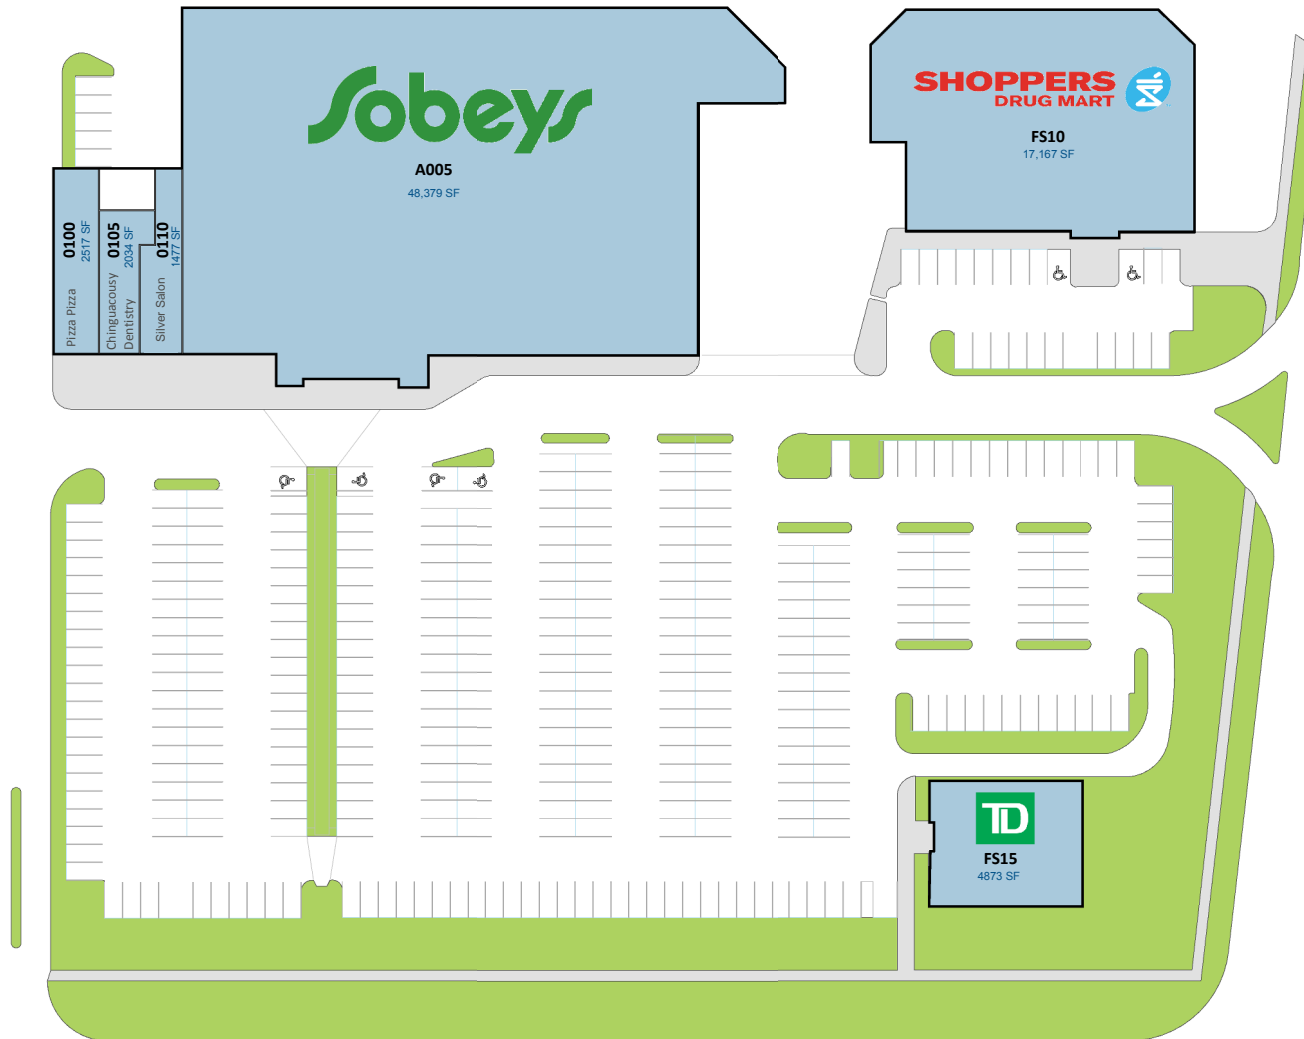

Brampton Plaza

8975 Chinguacousy Road Brampton Ontario

All information, dimensions, sizes and areas are approximate only and are to be verified on site. Any references on this plan to specific tenants are subject to change from time to time and shall not be deemed to be any representation as to the tenants that are within the shopping centre.