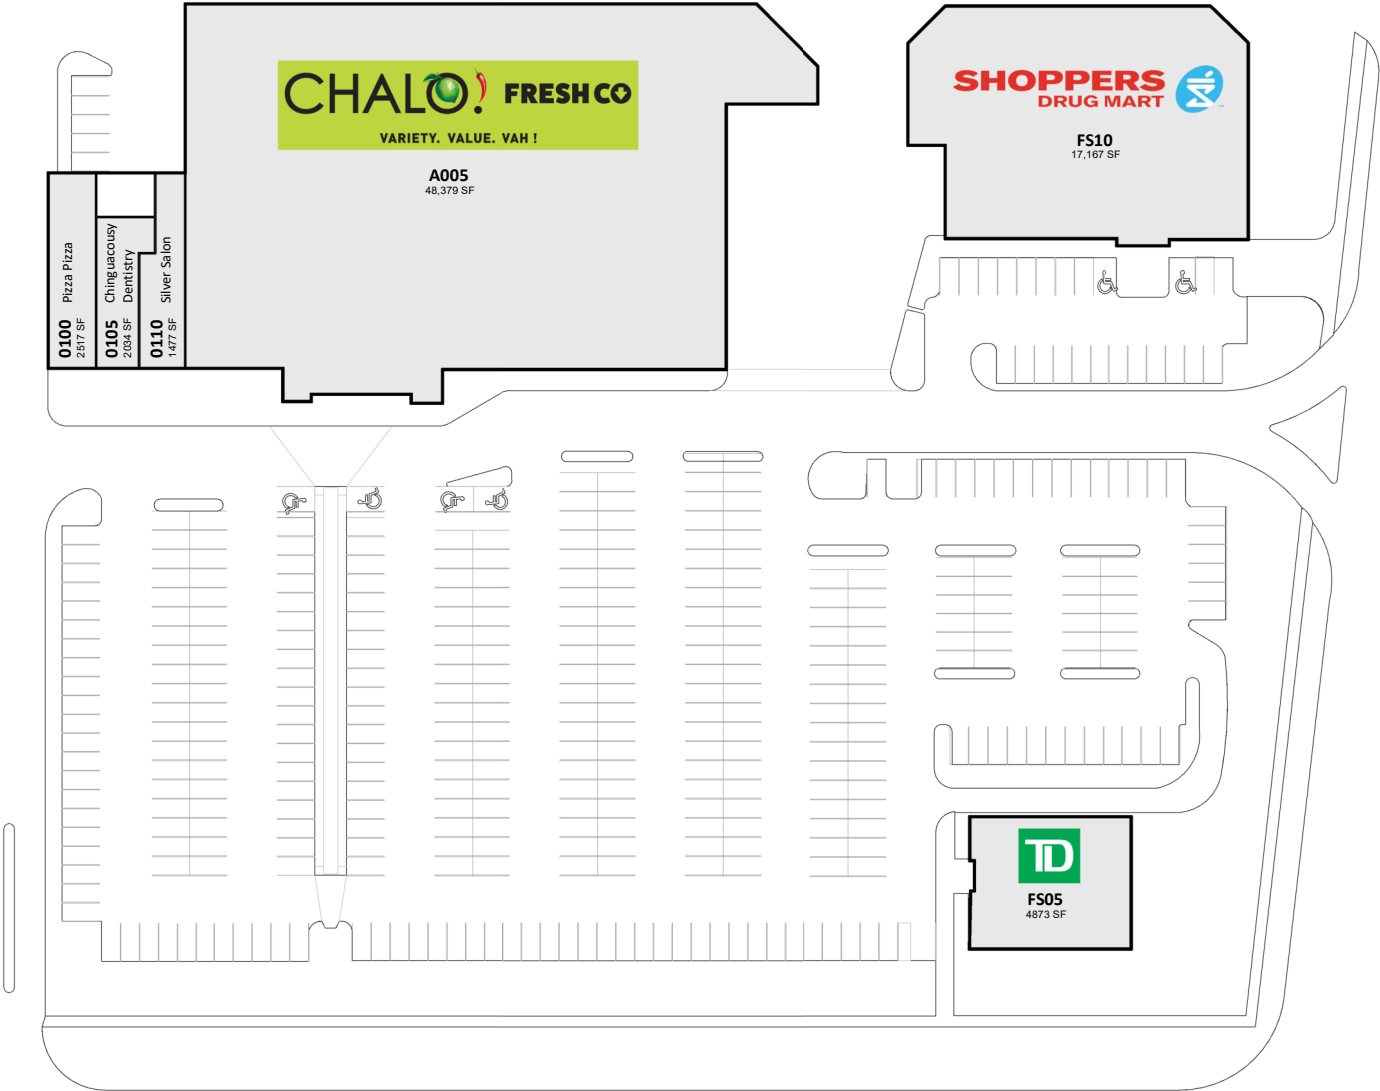

Brampton Plaza

8975 Chinguacousy Road Brampton Ontario

All information, dimensions, sizes and areas are approximate only and are to be verified on site. Any references on this plan to specific tenants are subject to change from time to time and shall not be deemed to be any representation as to the tenants that are within the shopping centre.