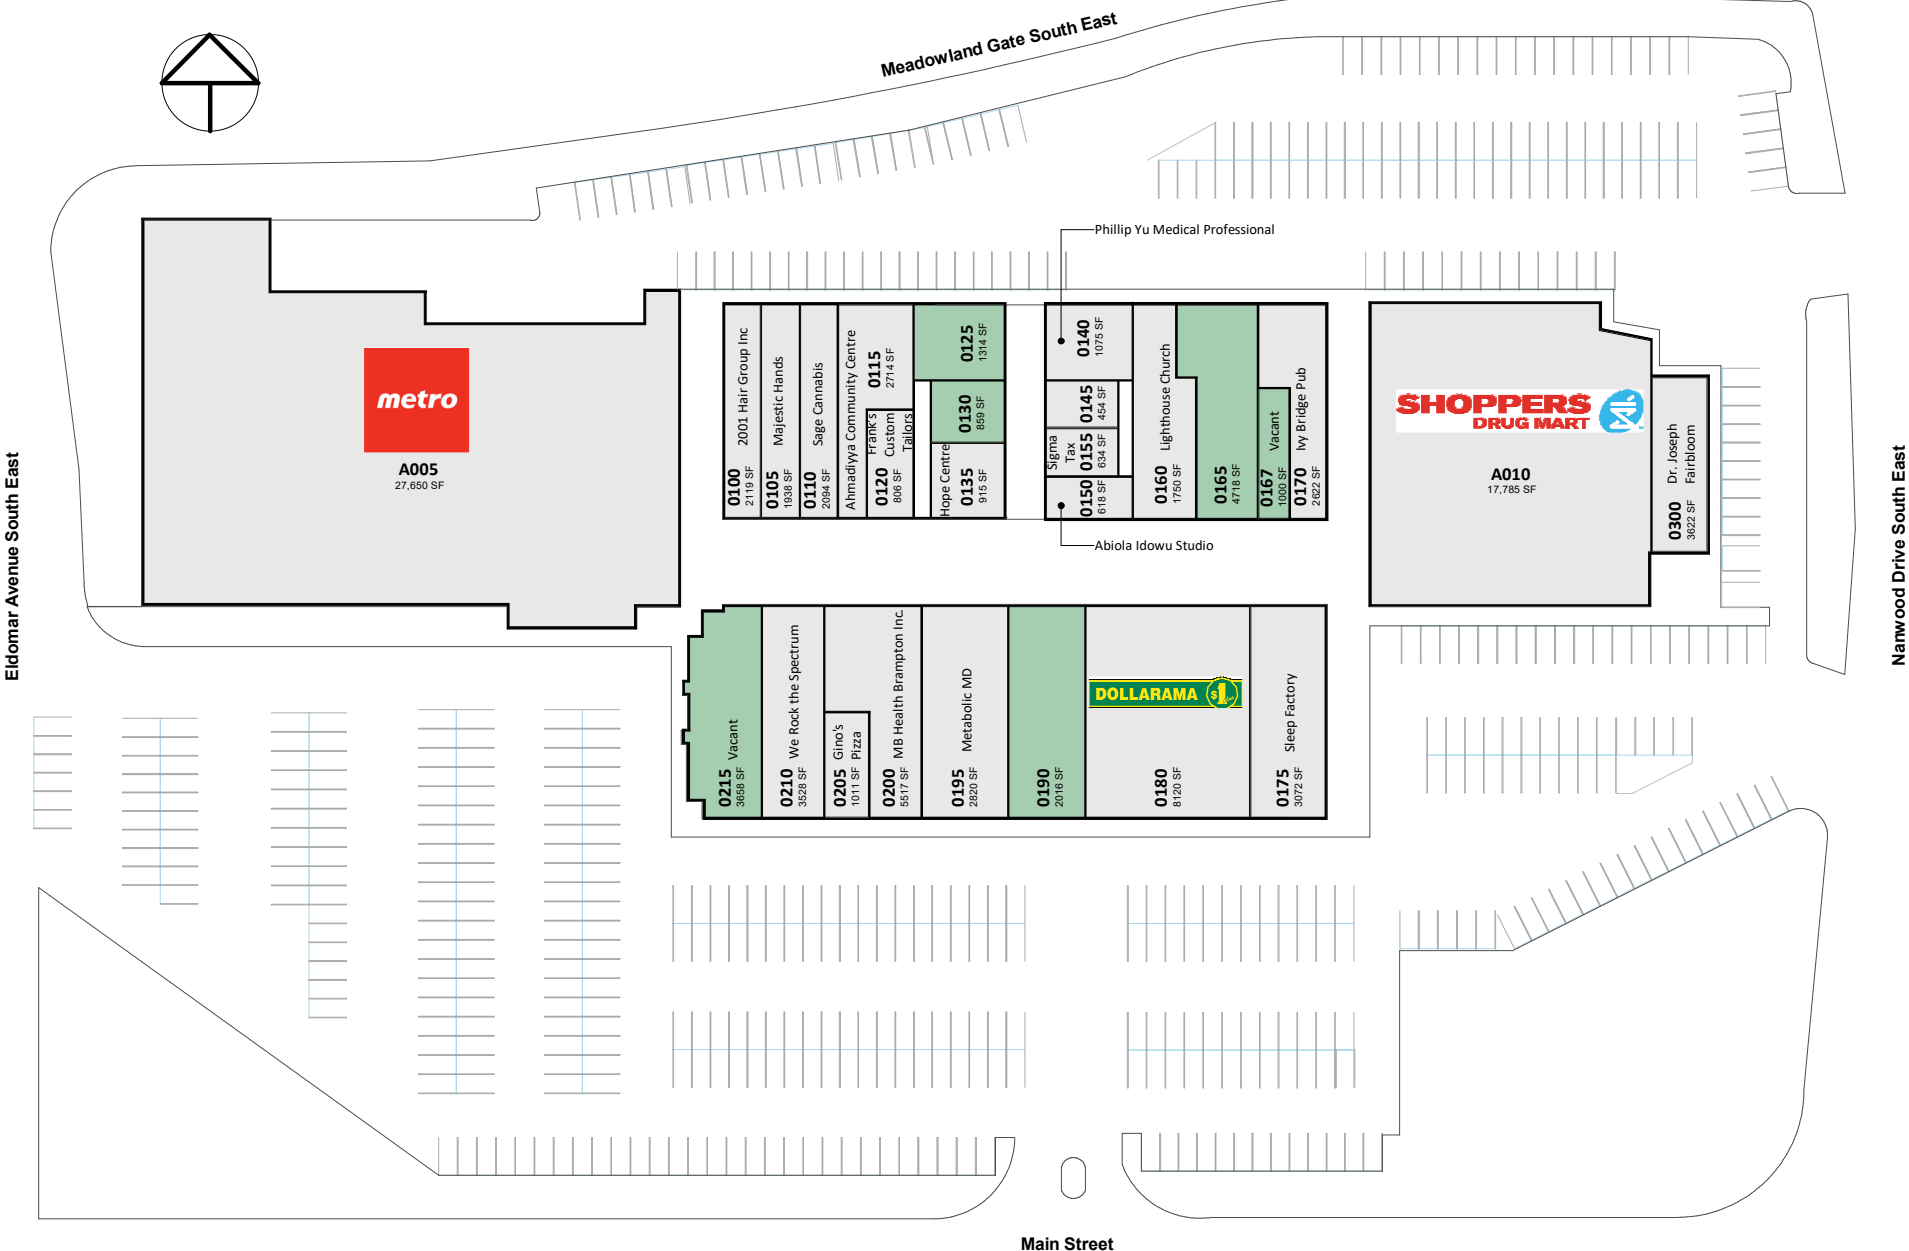

Brampton Mall

152-160 Main Street South Brampton, Ontario

All information, dimensions, sizes and areas are approximate only and are to be verified on site. Any references on this plan to specific tenants are subject to change from time to time and shall not be deemed to be any representation as to the tenants that are within the shopping centre.