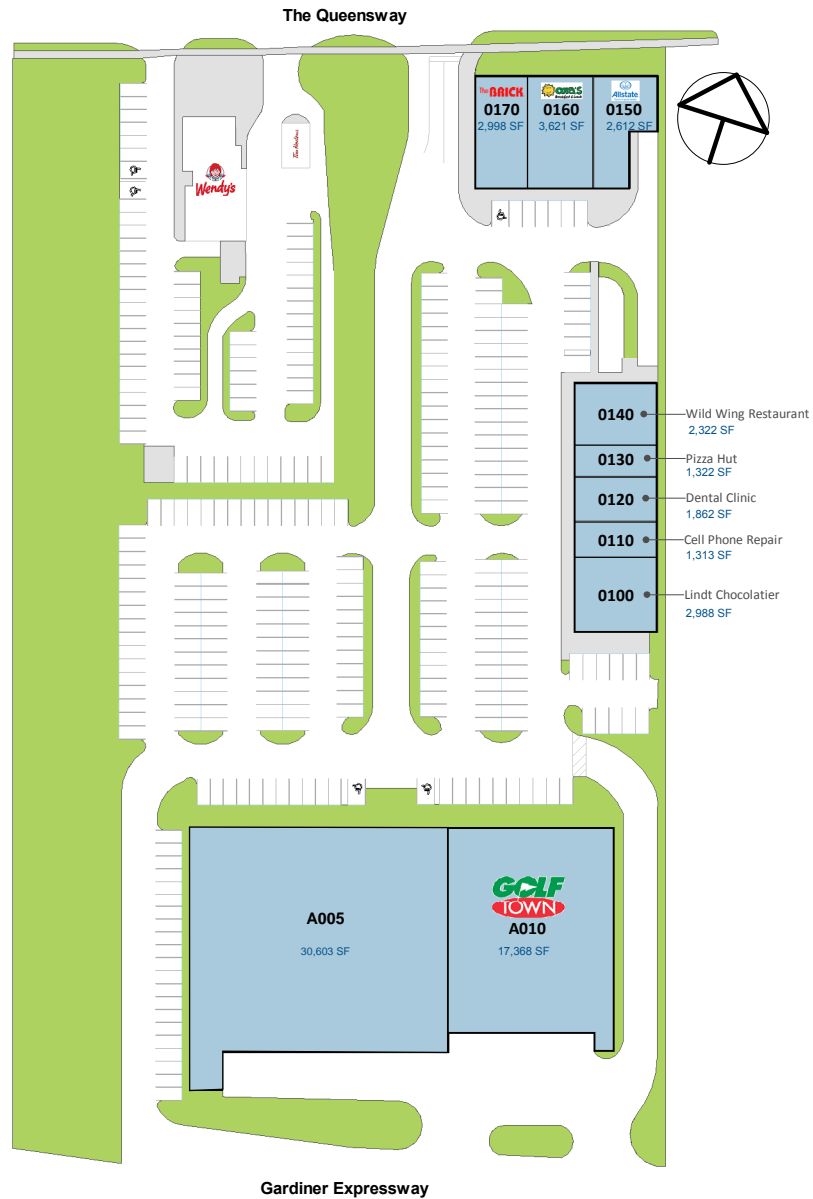

Queensway Commons

1555-1563 the Queensway Toronto Ontario

All information, dimensions, sizes and areas are approximate only and are to be verified on site. Any references on this plan to specific tenants are subject to change from time to time and shall not be deemed to be any representation as to the tenants that are within the shopping centre.