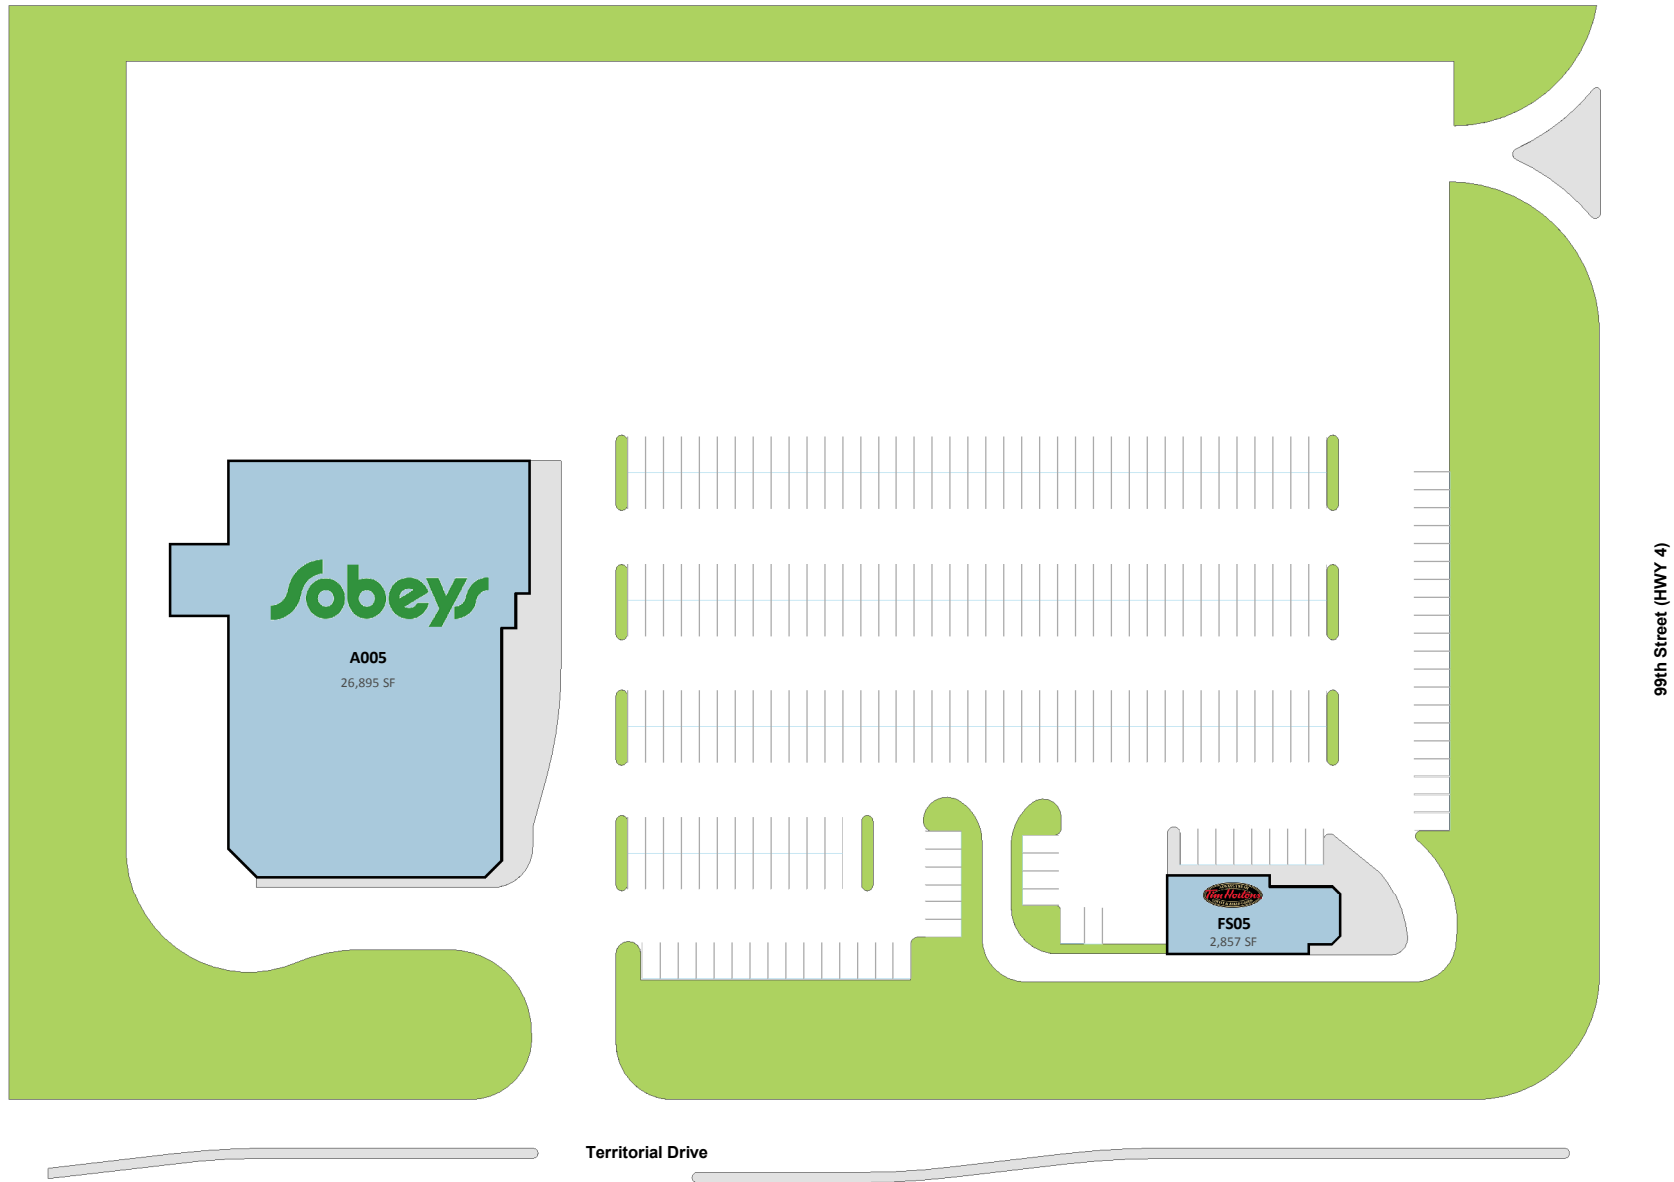

North Battleford

9801 Territorial Drive, North Battleford Saskatchewan

All information, dimensions, sizes and areas are approximate only and are to be verified on site. Any references on this plan to specific tenants are subject to change from time to time and shall not be deemed to be any representation as to the tenants that are within the shopping centre.