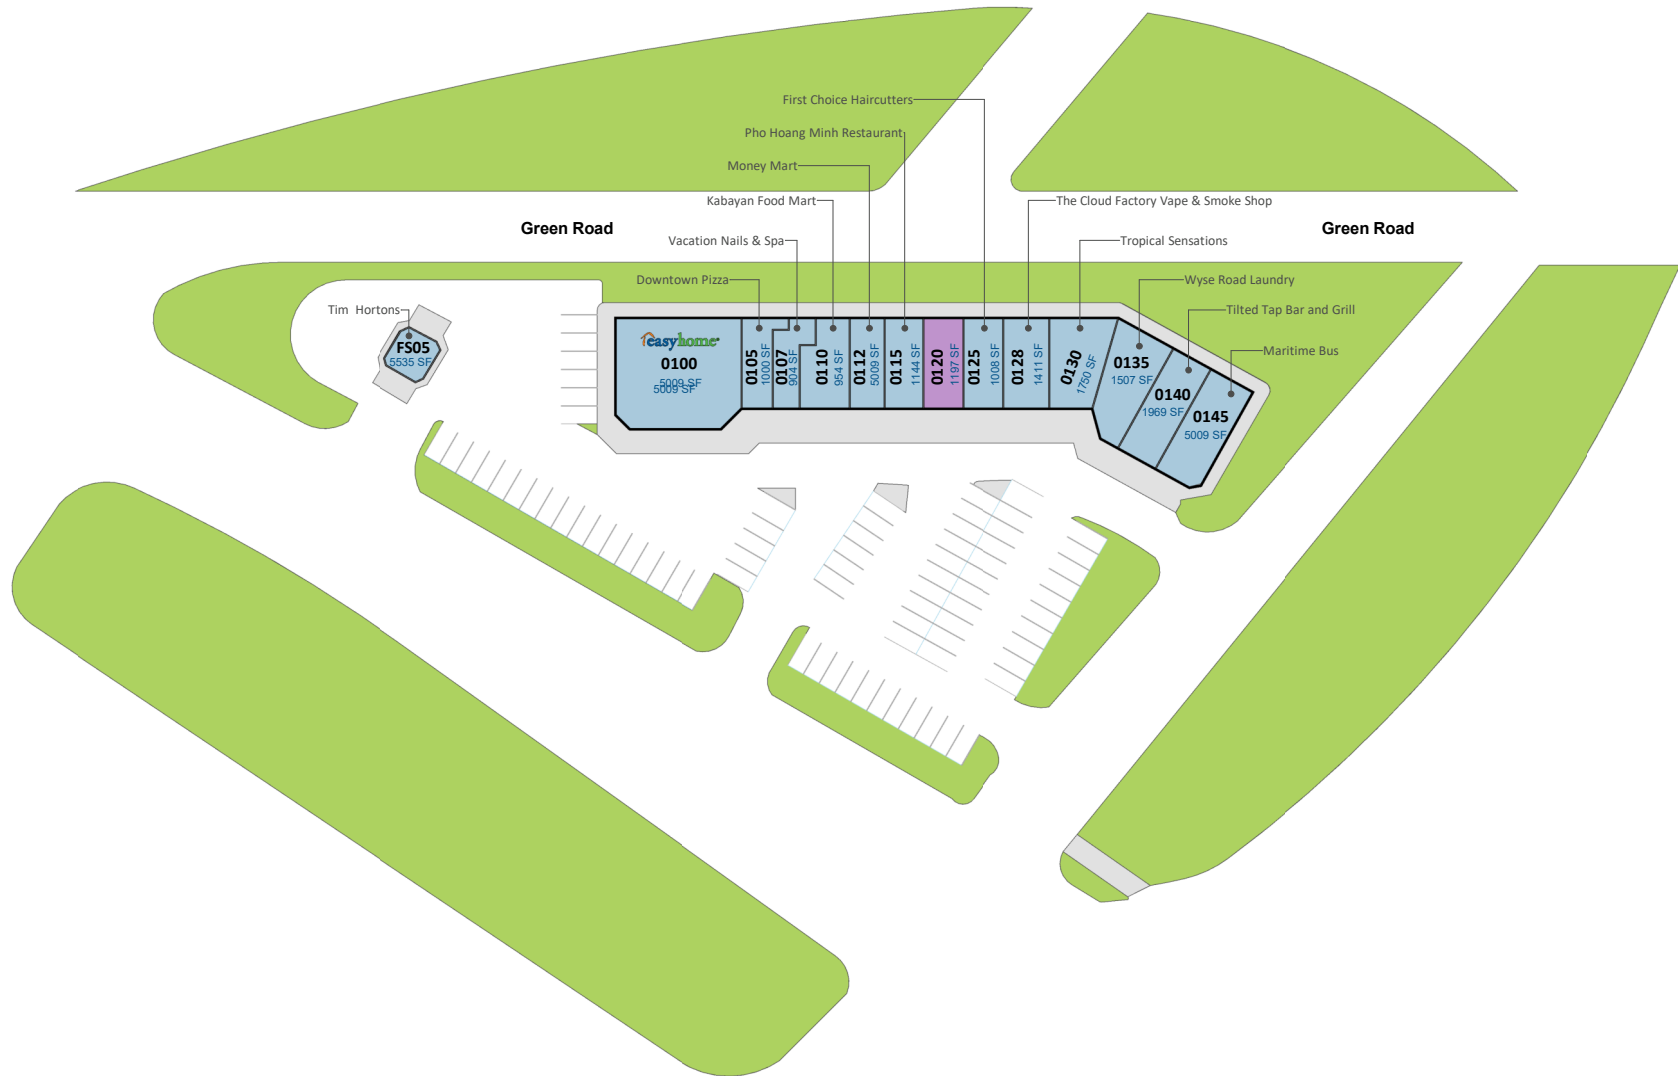

# Wyse Road Plaza

172 Wyse Rd, Dartmouth, Nova Scotia

All information, dimensions, sizes and areas are approximate only and are to be verified on site. Any references on this plan to specific tenants are subject to change from time to time and shall not be deemed to be any representation as to the tenants that are within the shopping centre.