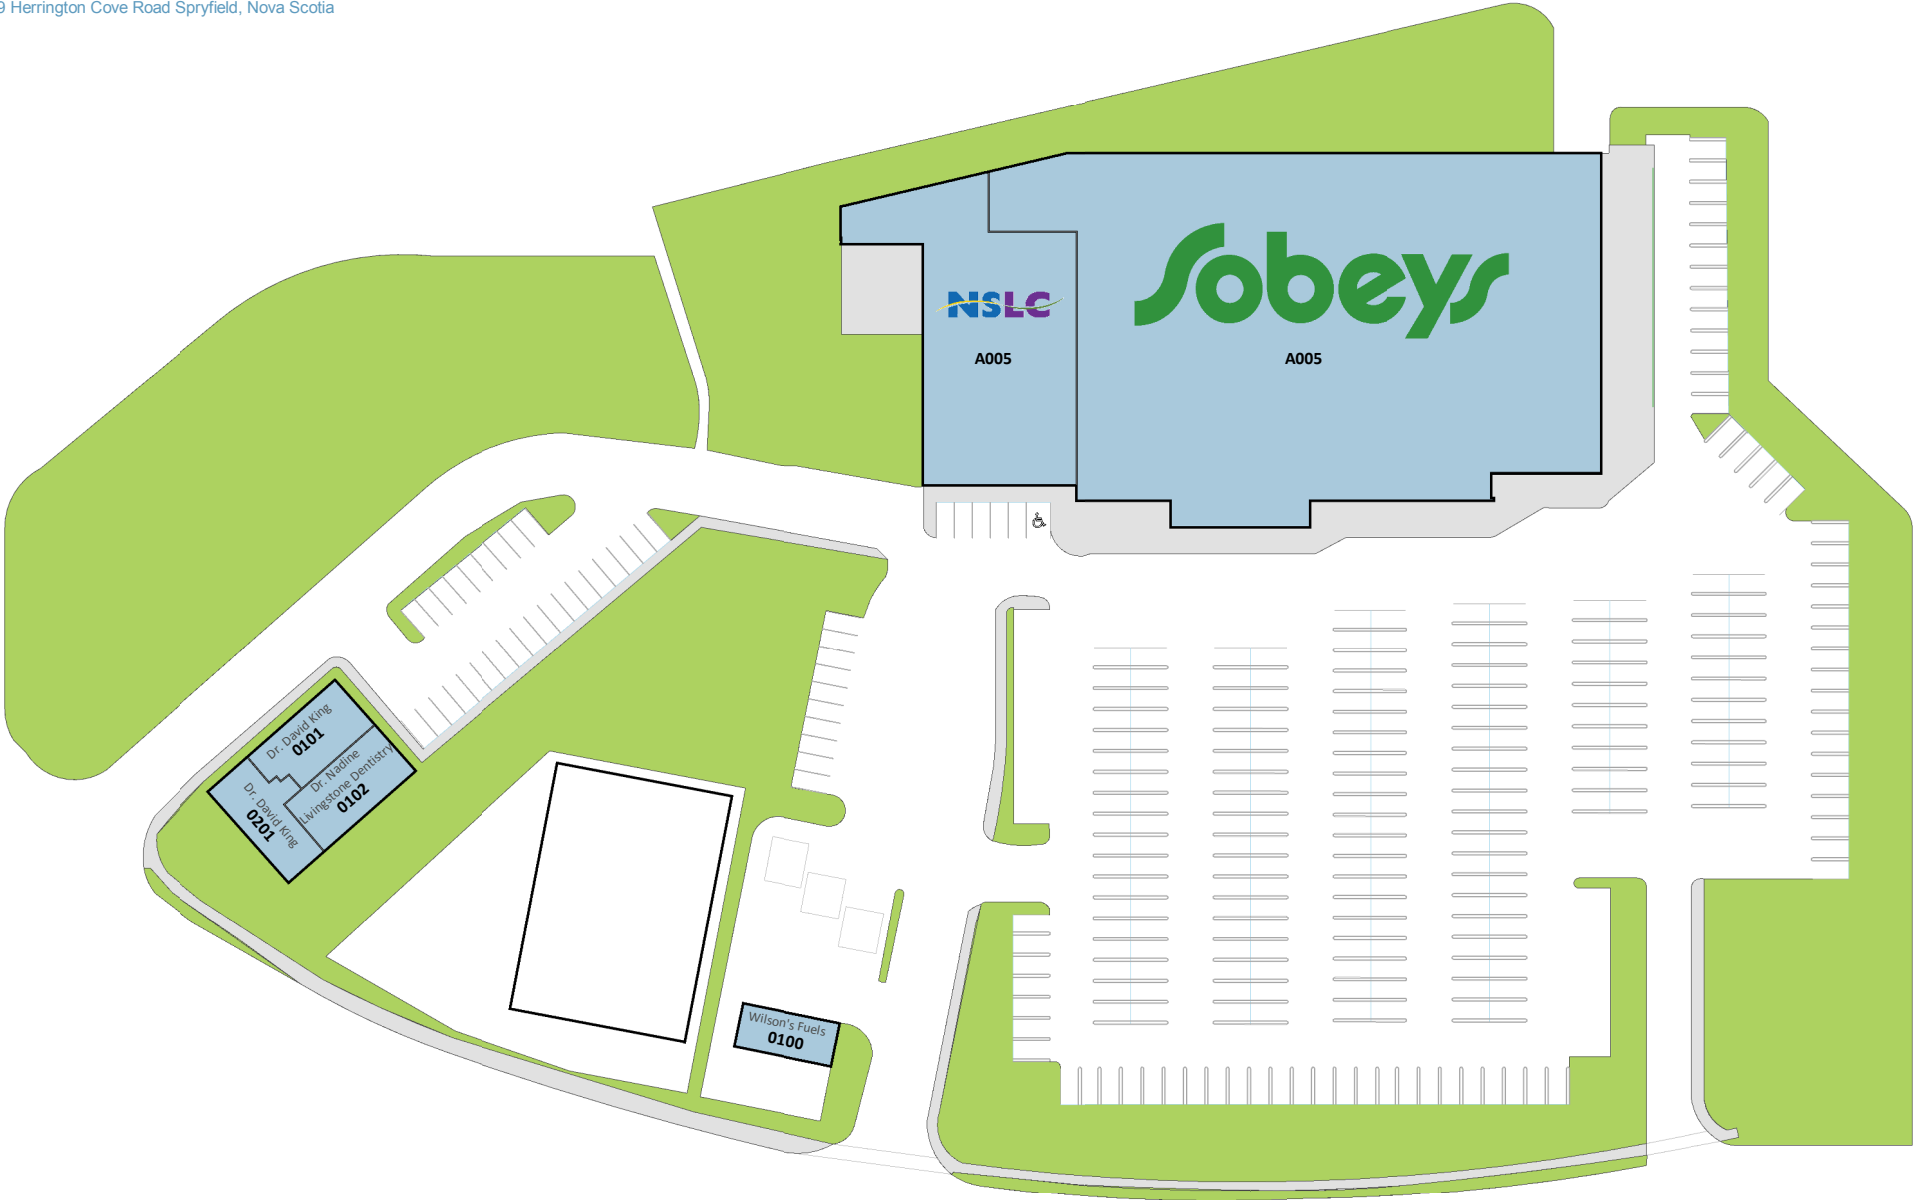

Spryfield Plaza

279 Herrington Cove Road Spryfield, Nova Scotia

All information, dimensions, sizes and areas are approximate only and are to be verified on site. Any references on this plan to specific tenants are subject to change from time to time and shall not be deemed to be any representation as to the tenants that are within the shopping centre.