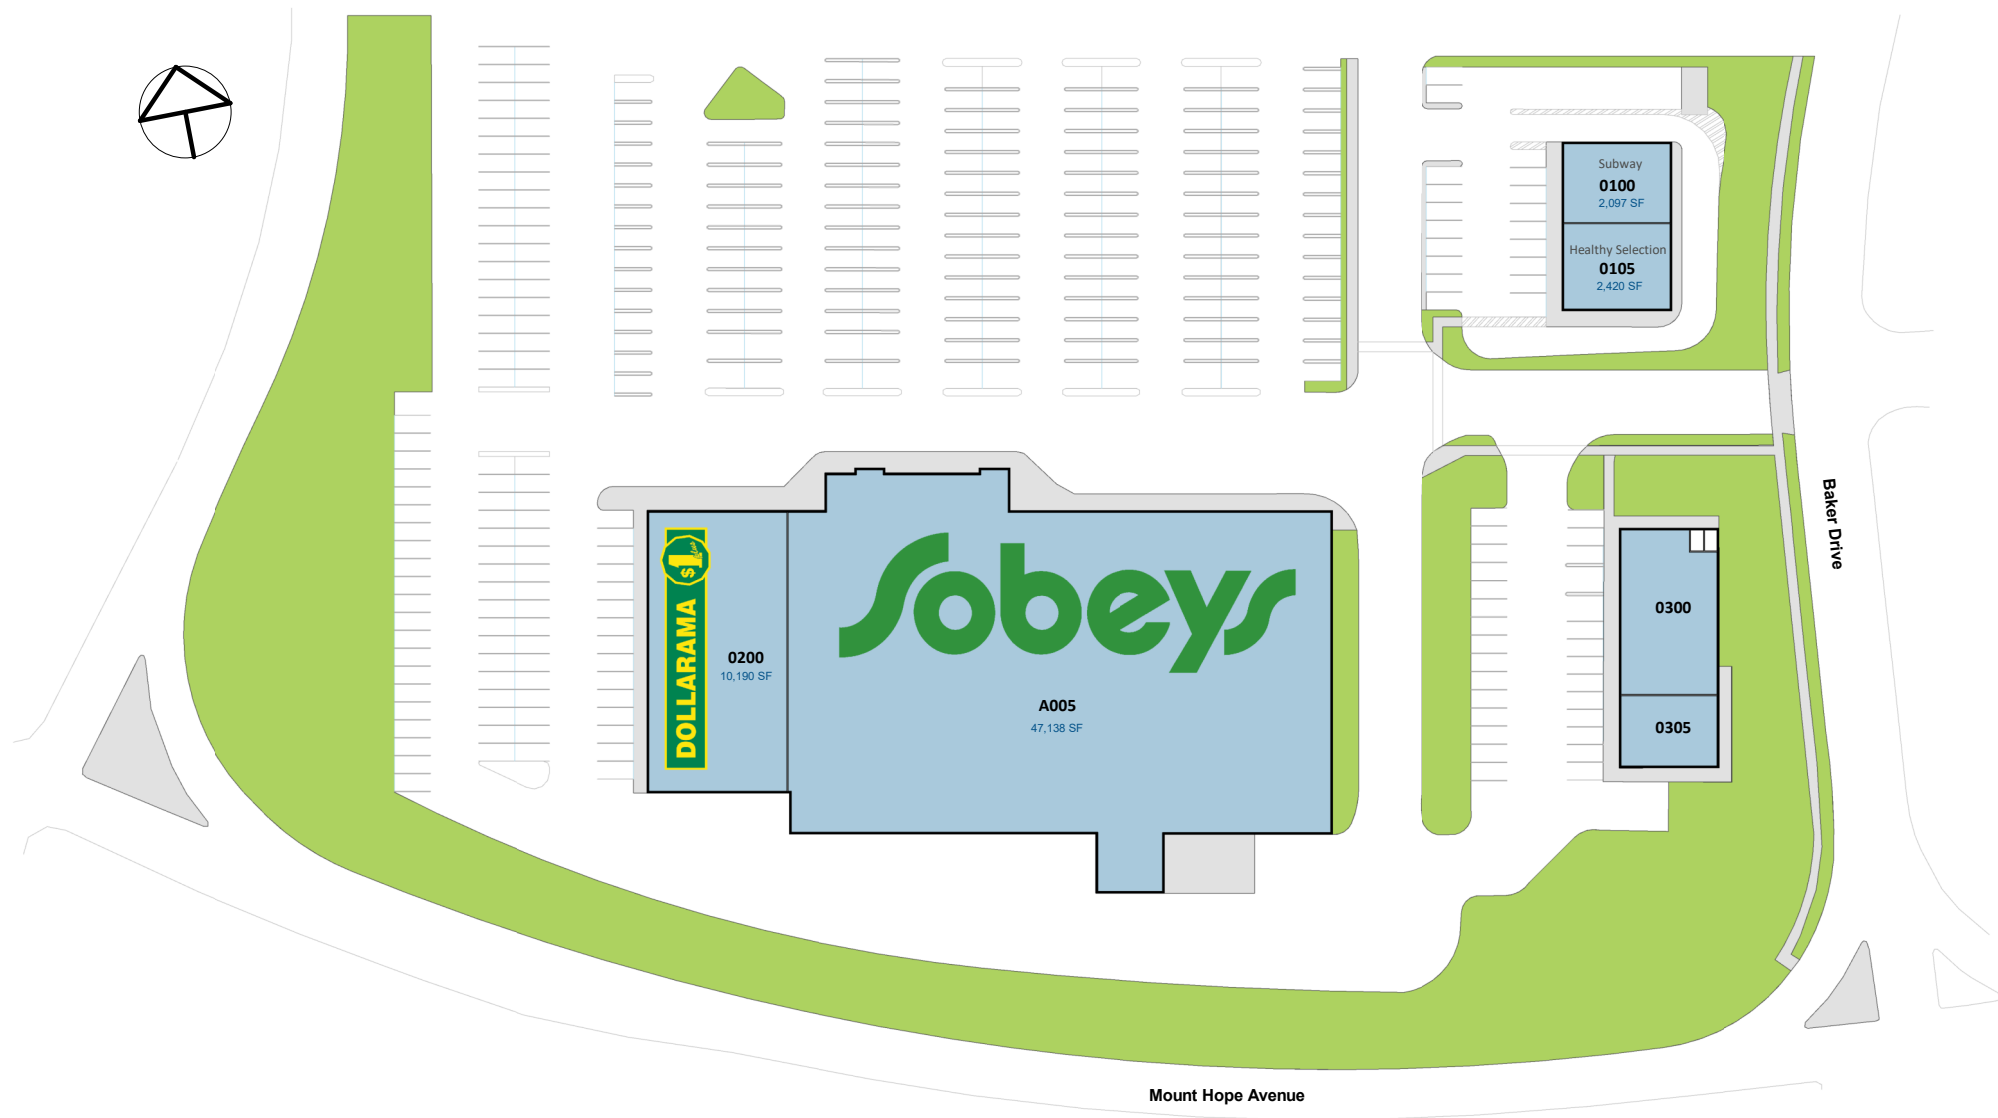

Russell Lake

268 Baker Drive Dartmouth, Nova Scotia

All information, dimensions, sizes and areas are approximate only and are to be verified on site. Any references on this plan to specific tenants are subject to change from time to time and shall not be deemed to be any representation as to the tenants that are within the shopping centre.