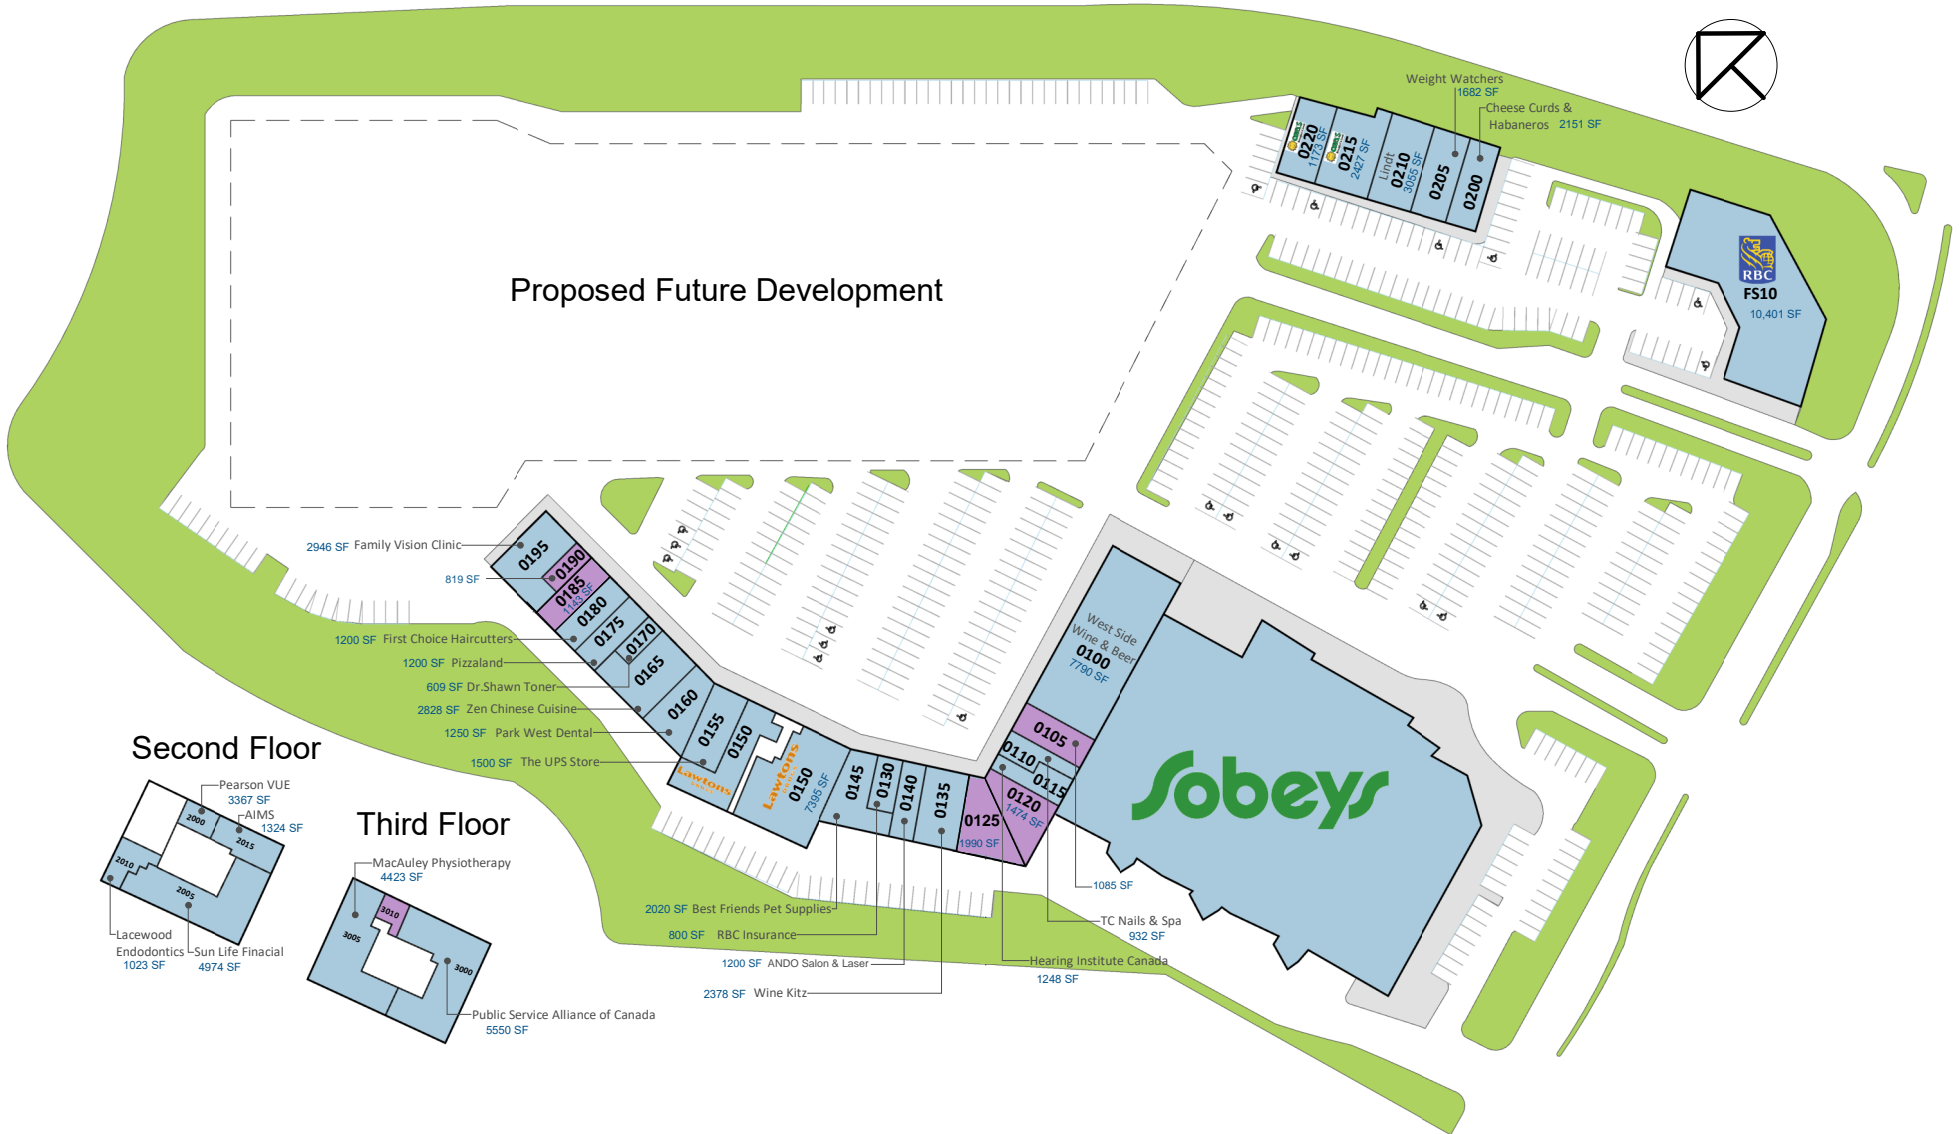

Park West Centre

271, 277, 287 Lacewood Drive Halifax, Nova Scotia

All information, dimensions, sizes and areas are approximate only and are to be verified on site. Any references on this plan to specific tenants are subject to change from time to time and shall not be deemed to be any representation as to the tenants that are within the shopping centre.