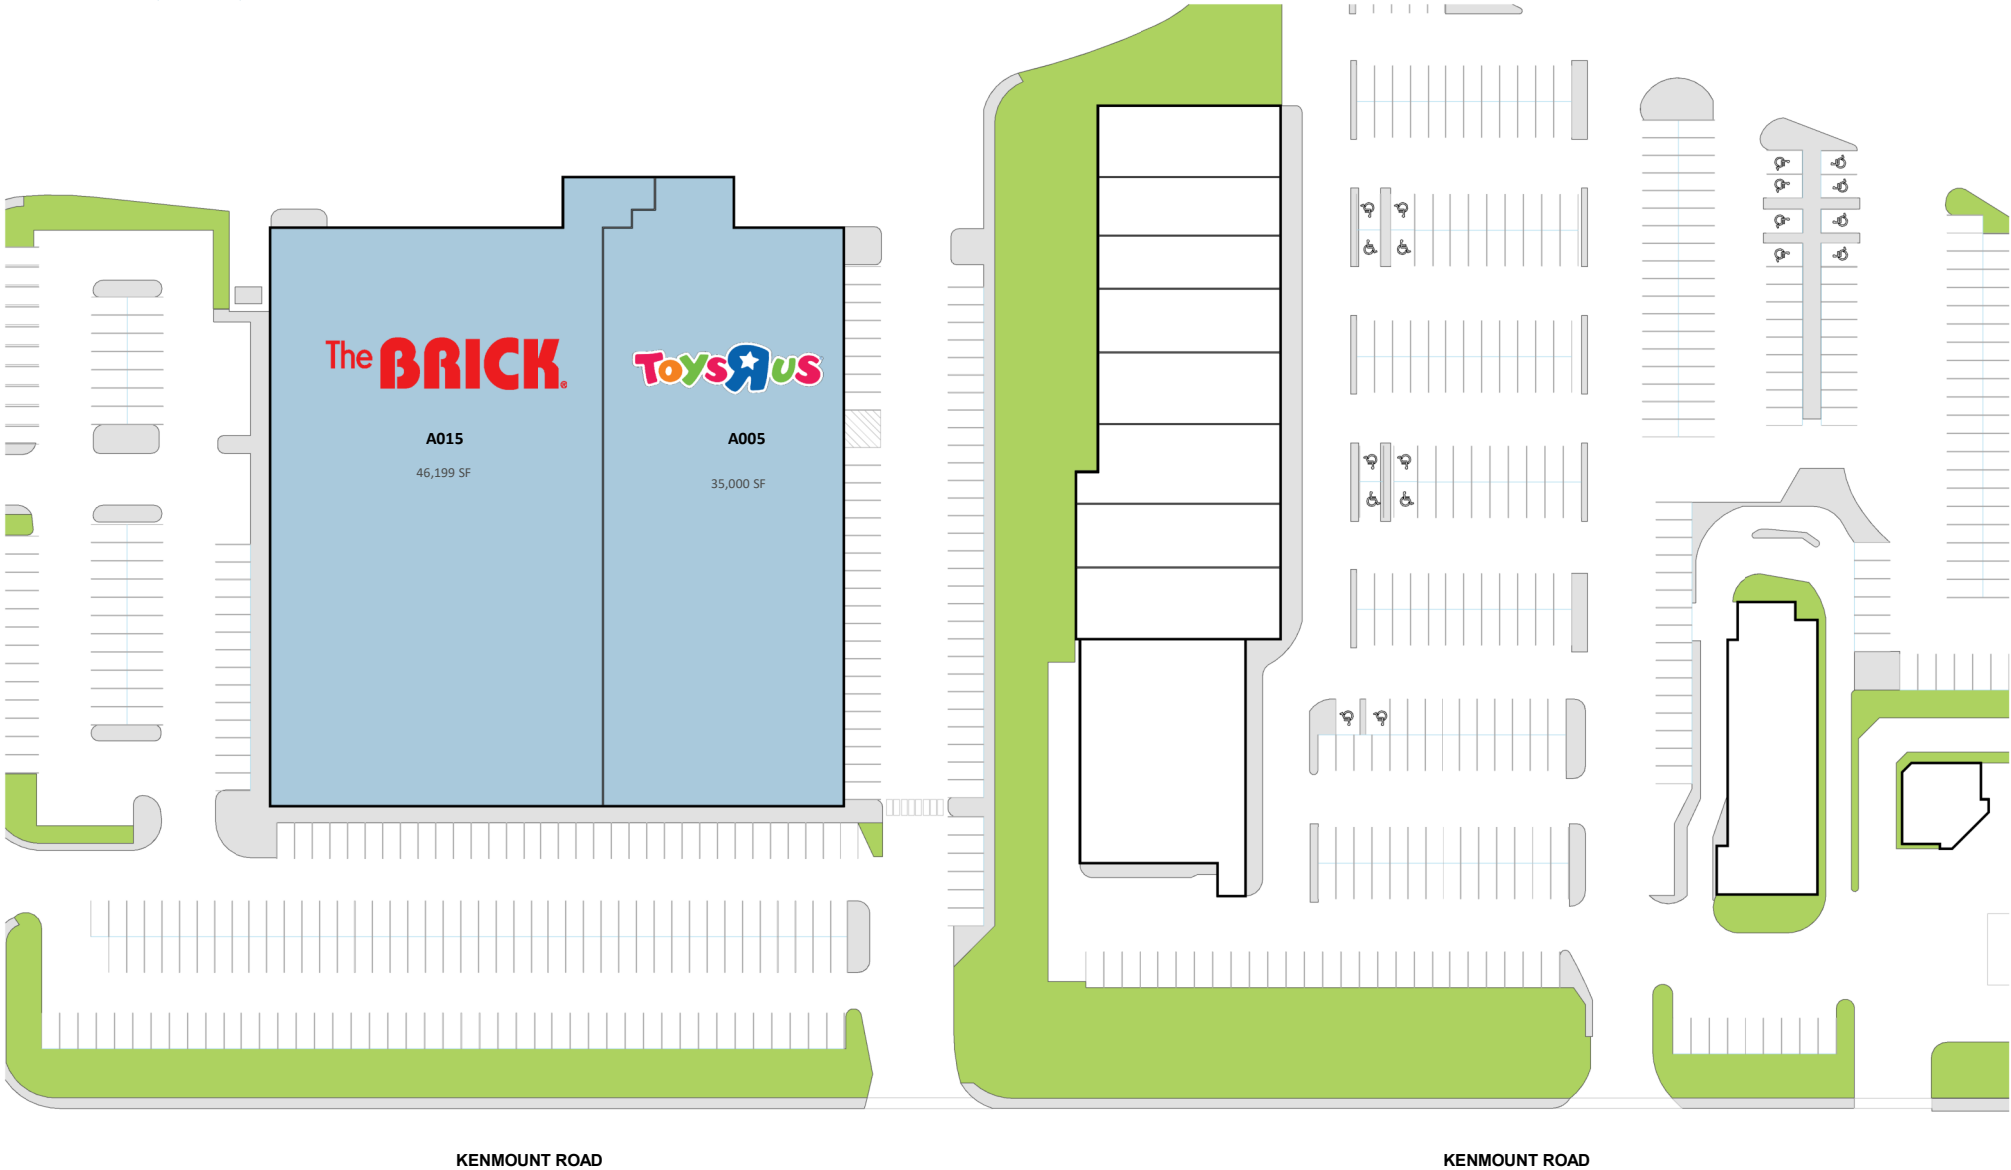

Woodgate Plaza

58 Kenmount Rd, St. John's, Newfoundland

All information, dimensions, sizes and areas are approximate only and are to be verified on site. Any references on this plan to specific tenants are subject to change from time to time and shall not be deemed to be any representation as to the tenants that are within the shopping centre.