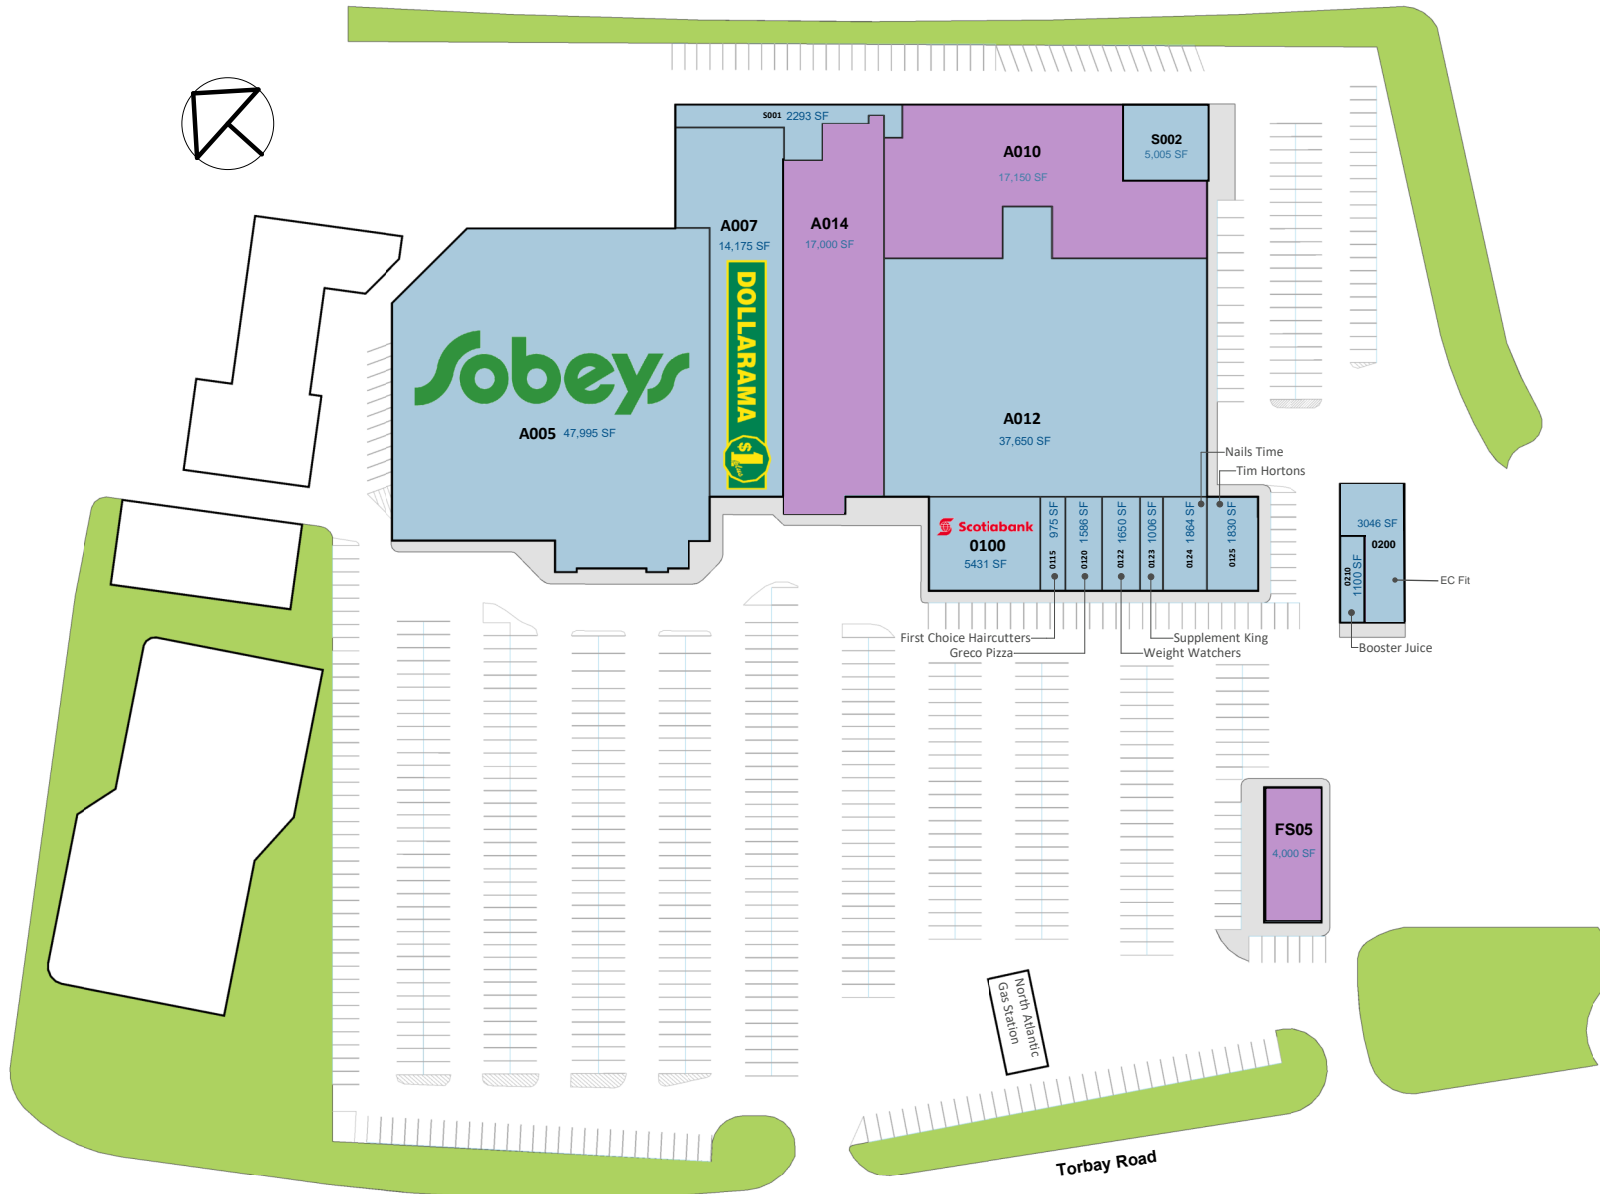

Torbay Road Plaza

272 Torbay Road St. John's, Newfoundland and Labrador

All information, dimensions, sizes and areas are approximate only and are to be verified on site. Any references on this plan to specific tenants are subject to change from time to time and shall not be deemed to be any representation as to the tenants that are within the shopping centre.