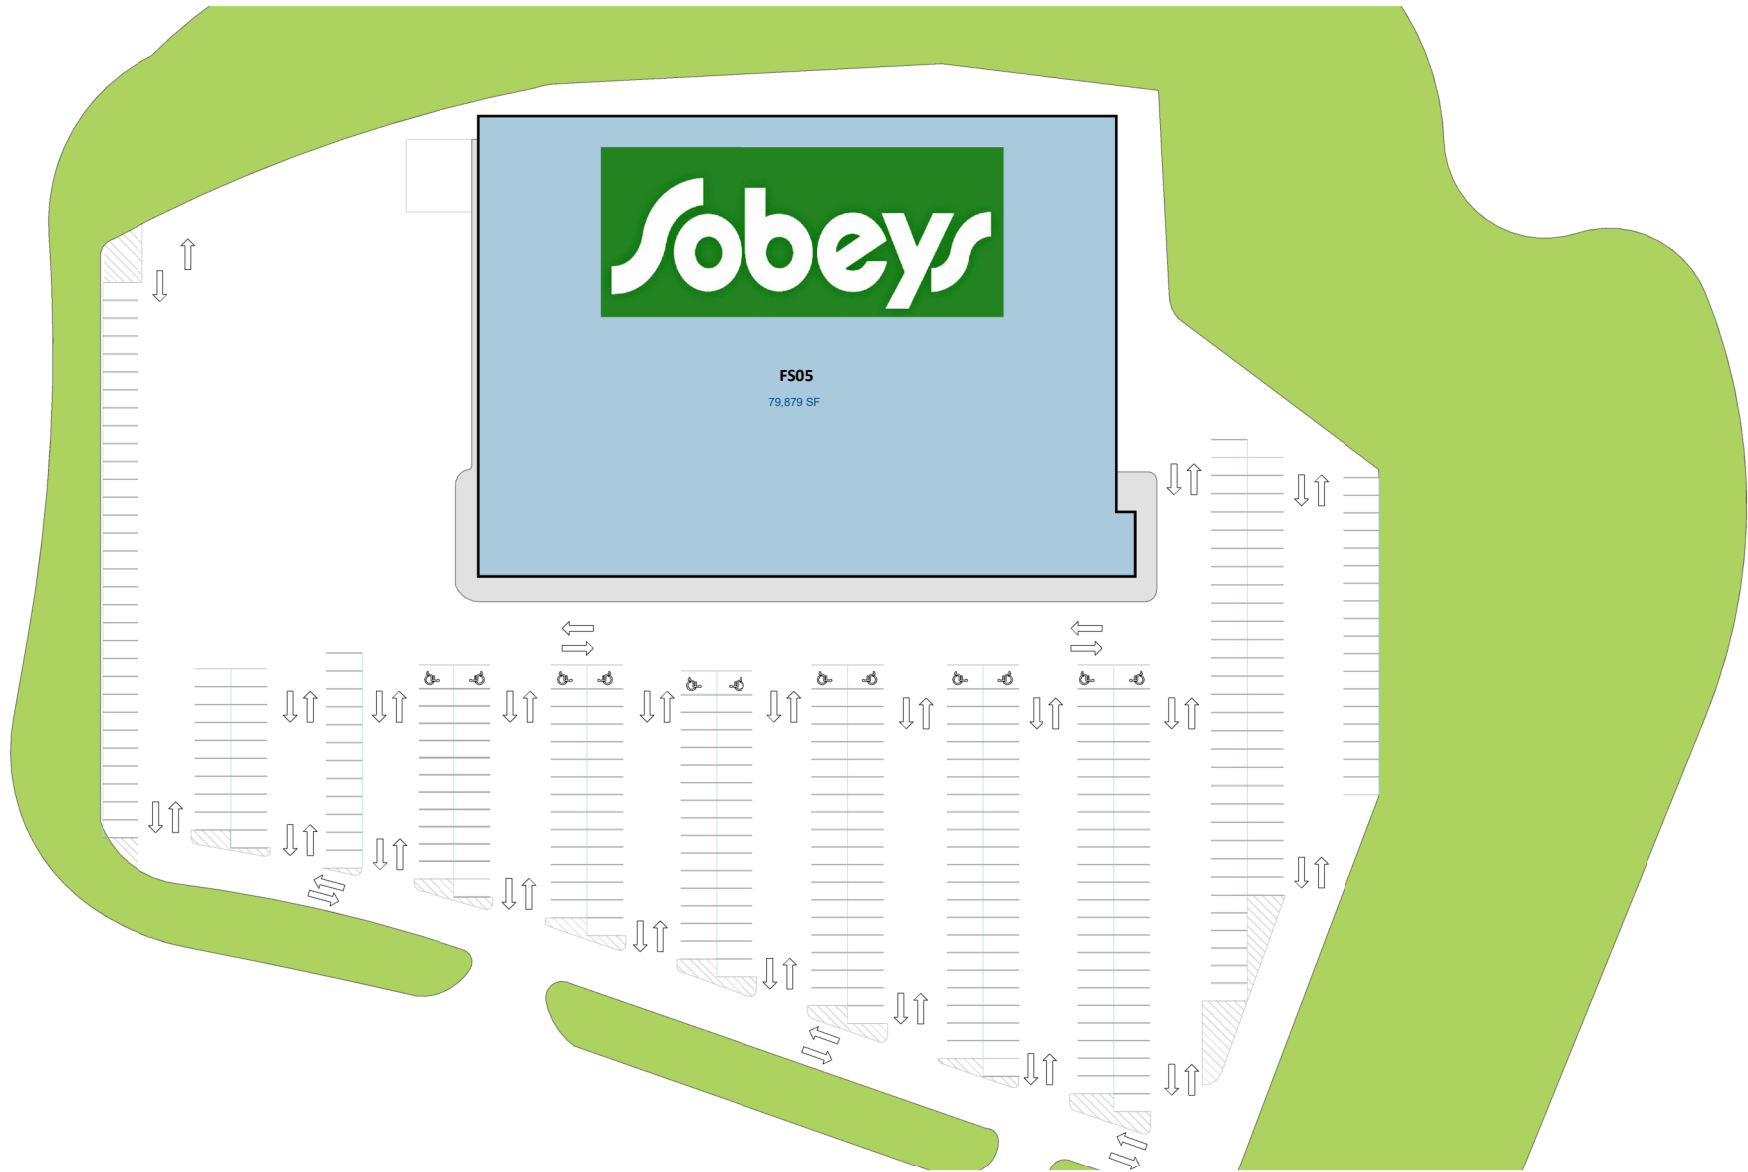

Howley Estates Sobeys

10 Elizabeth Ave, St. John's, Newfoundland

All information, dimensions, sizes and areas are approximate only and are to be verified on site. Any references on this plan to specific tenants are subject to change from time to time and shall not be deemed to be any representation as to the tenants that are within the shopping centre.