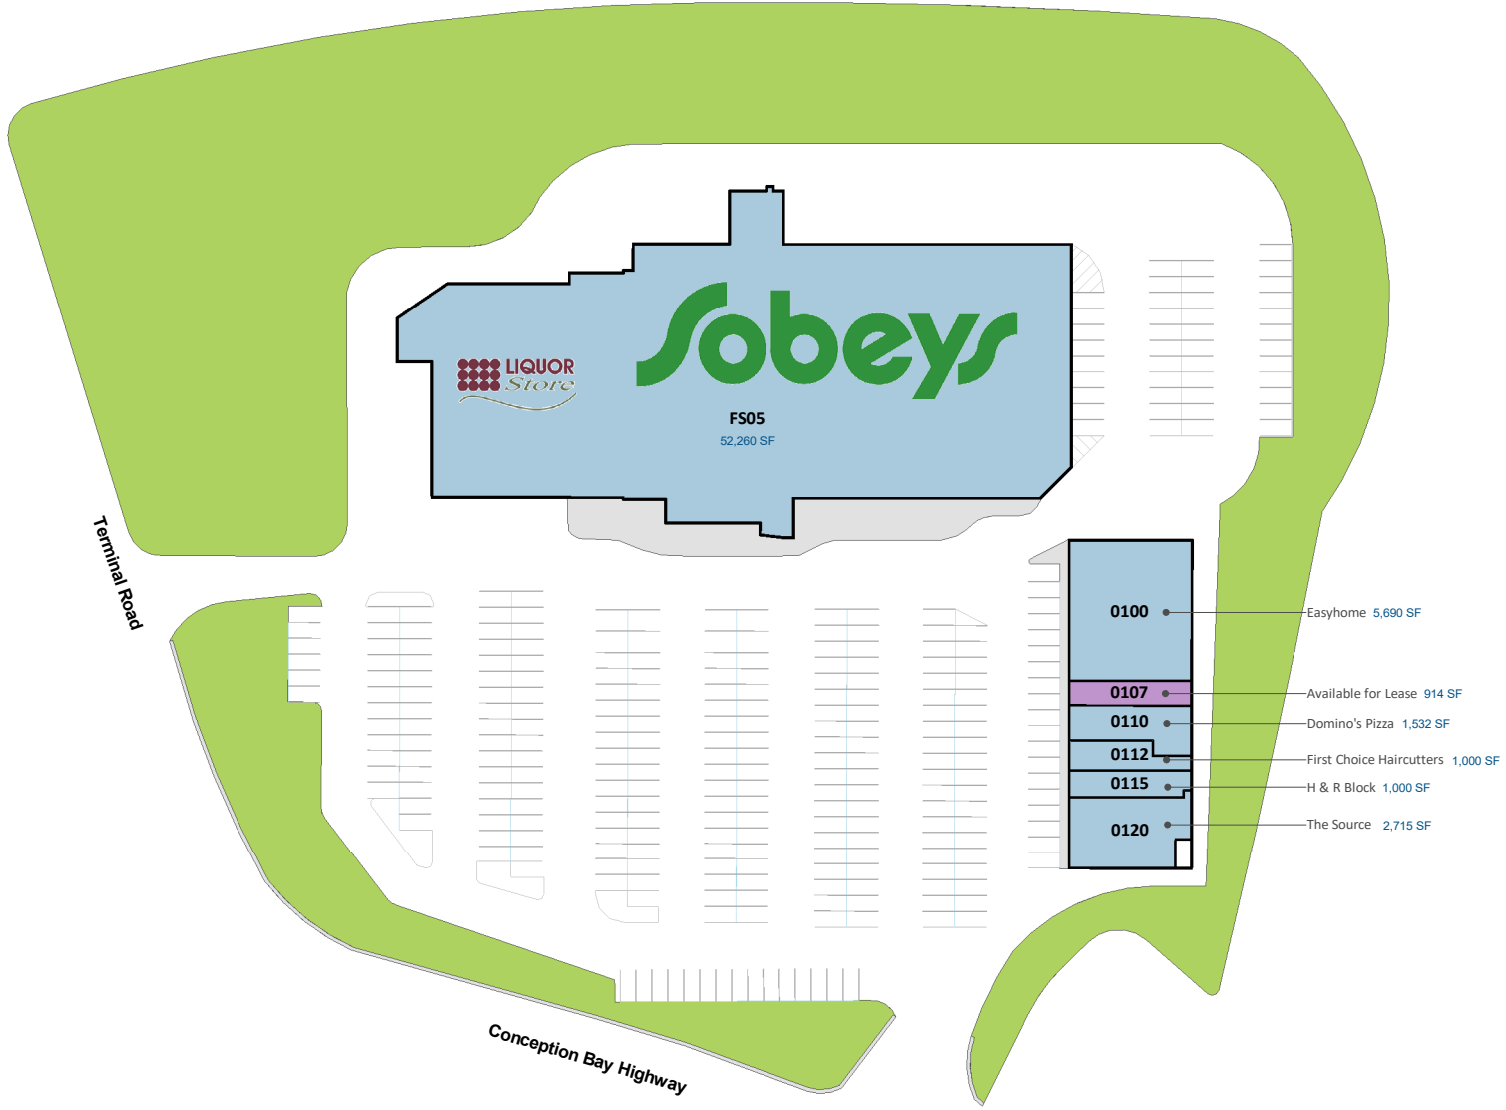

Conception Bay Plaza

344-348 Conception Bay Highway Conception Bay, Newfoundland and Labrador

All information, dimensions, sizes and areas are approximate only and are to be verified on site. Any references on this plan to specific tenants are subject to change from time to time and shall not be deemed to be any representation as to the tenants that are within the shopping centre.