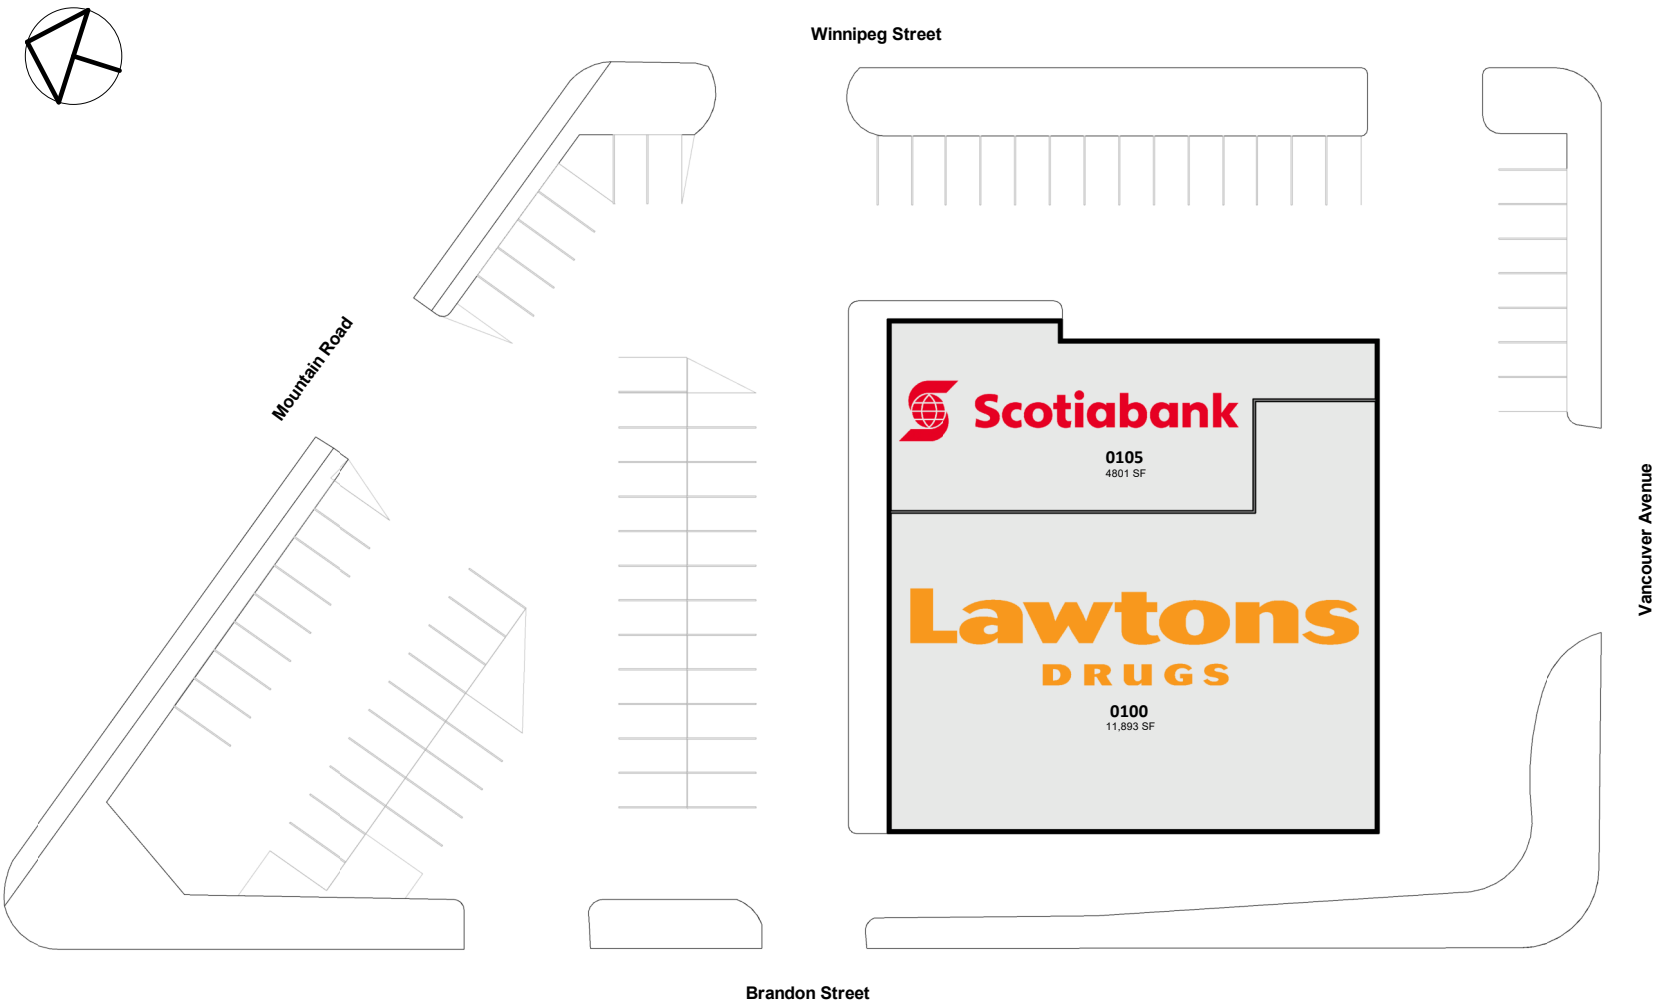

Mountain Road

796-800 Mountain Road Moncton, New Brunswick

All information, dimensions, sizes and areas are approximate only and are to be verified on site. Any references on this plan to specific tenants are subject to change from time to time and shall not be deemed to be any representation as to the tenants that are within the shopping centre.