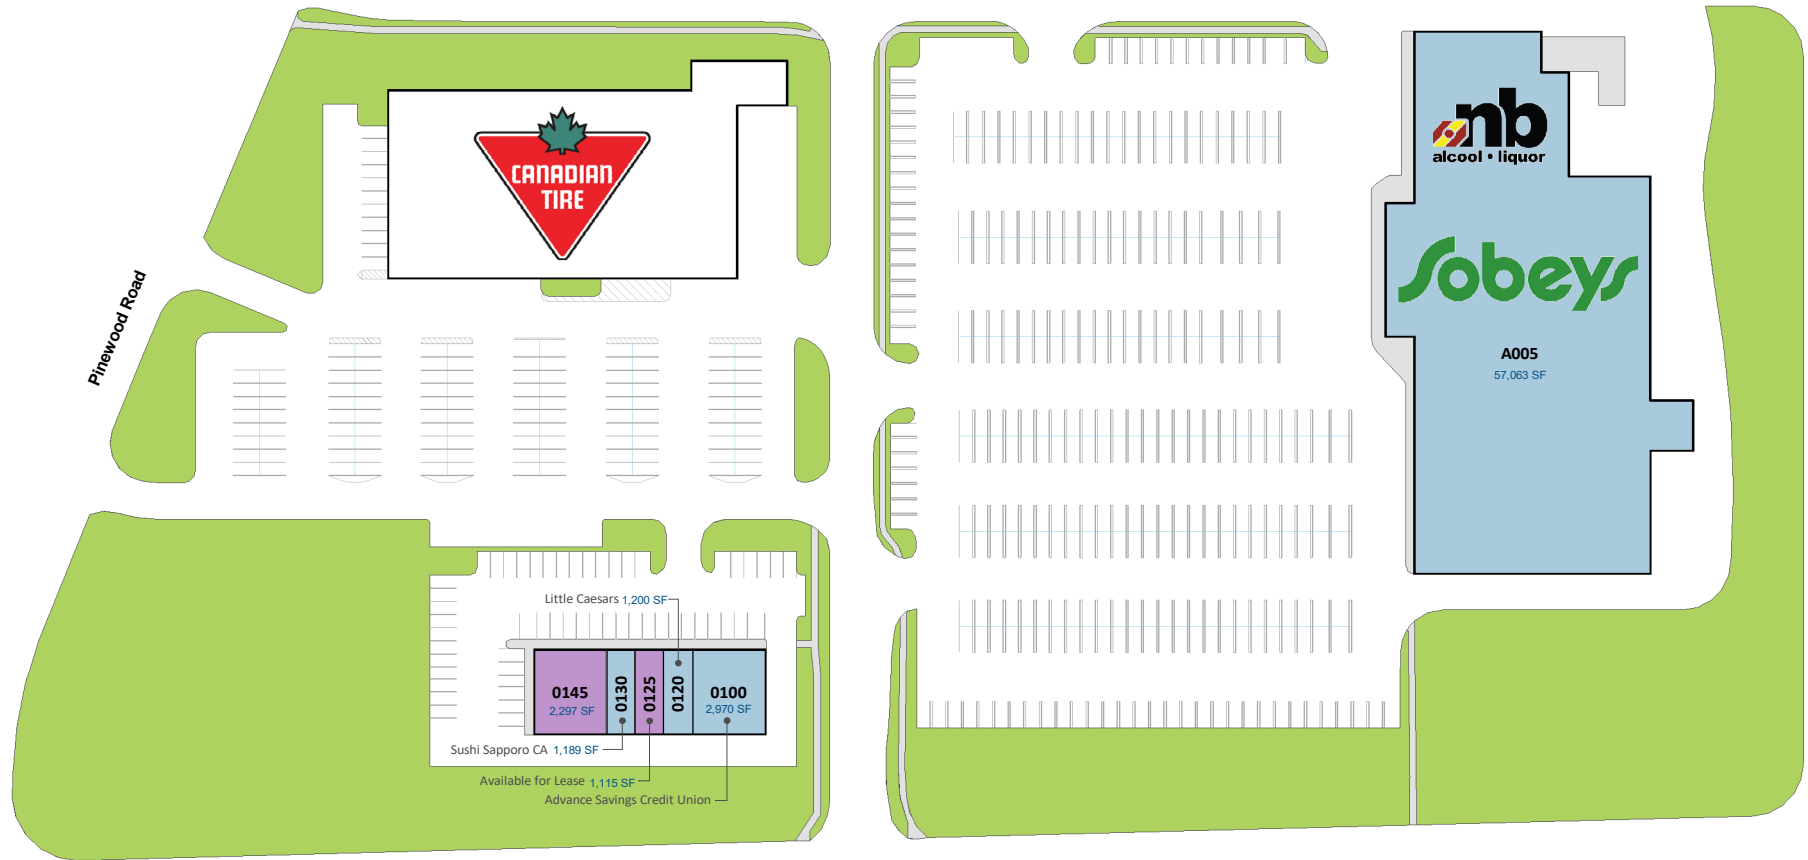

Findlay Boulevard

1160 Findlay Boulevard Riverview, New Brunswick

Findlay Boulevard

All information, dimensions, sizes and areas are approximate only and are to be verified on site. Any references on this plan to specific tenants are subject to change from time to time and shall not be deemed to be any representation as to the tenants that are within the shopping centre.