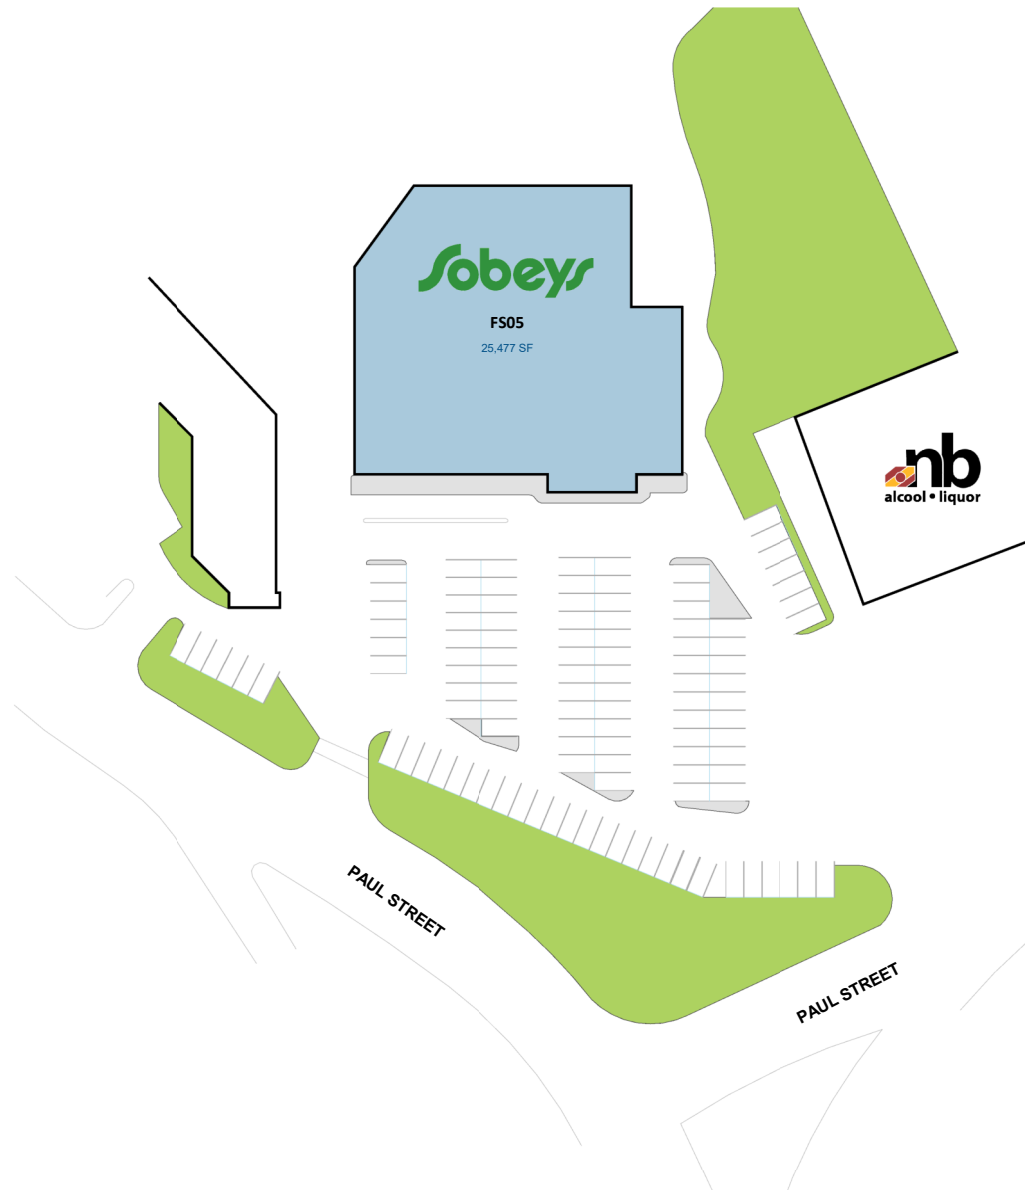

# Regis Street Dieppe

501 Regis St, Dieppe, New Brunswick

*All information, dimensions, sizes and areas are approximate only and are to be verified on site. Any references on this plan to specific tenants are subject to change from time to time and shall not be deemed to be any representation as to the tenants that are within the shopping centre.*