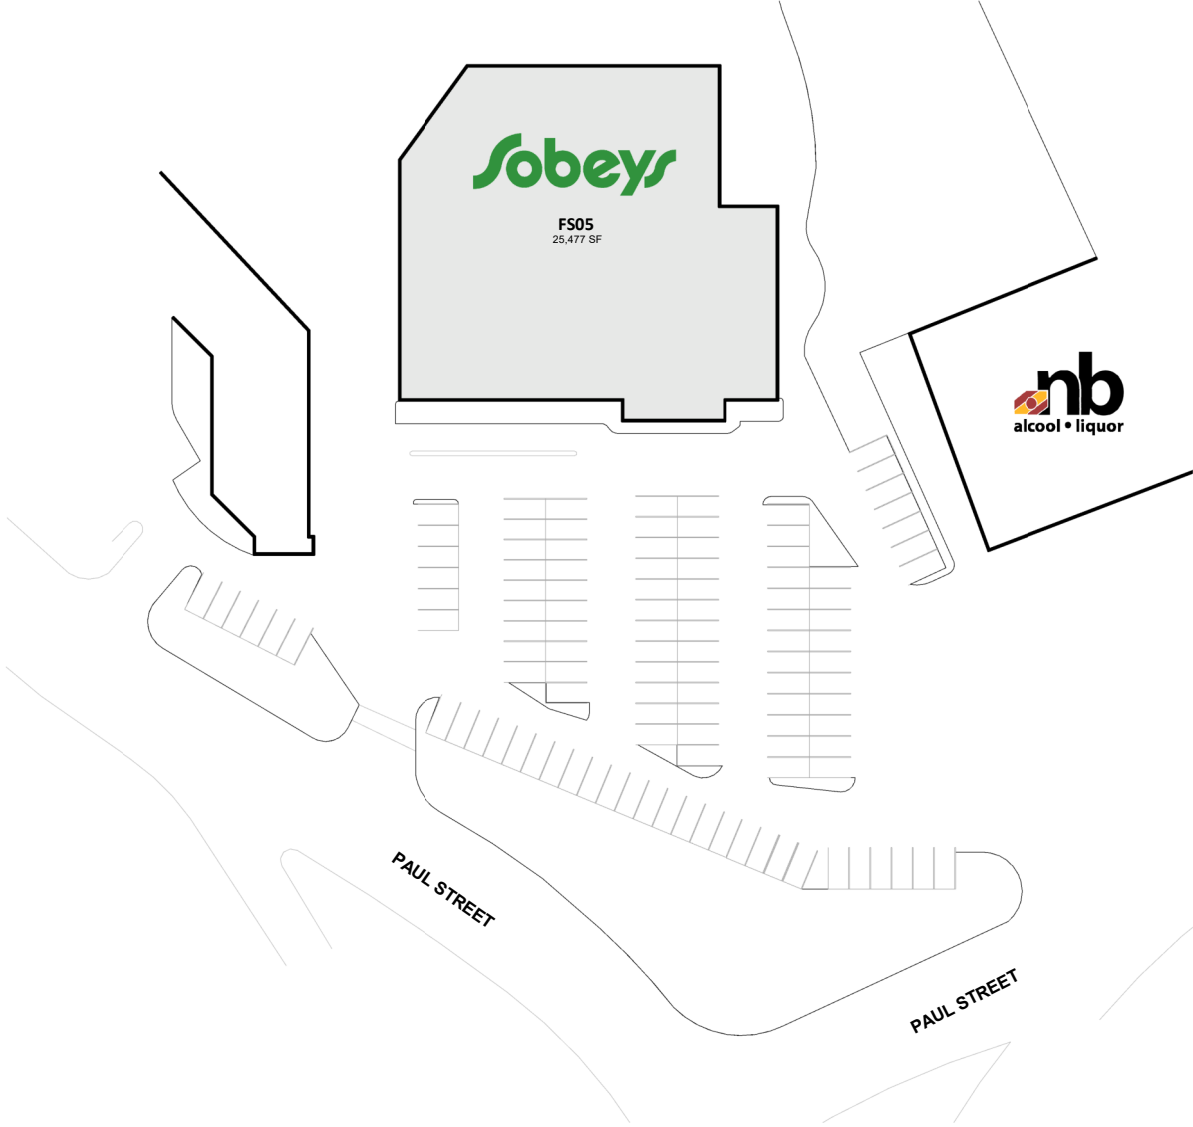

Regis Street Dieppe

501 Regis St, Dieppe, New Brunswick

All information, dimensions, sizes and areas are approximate only and are to be verified on site. Any references on this plan to specific tenants are subject to change from time to time and shall not be deemed to be any representation as to the tenants that are within the shopping centre.