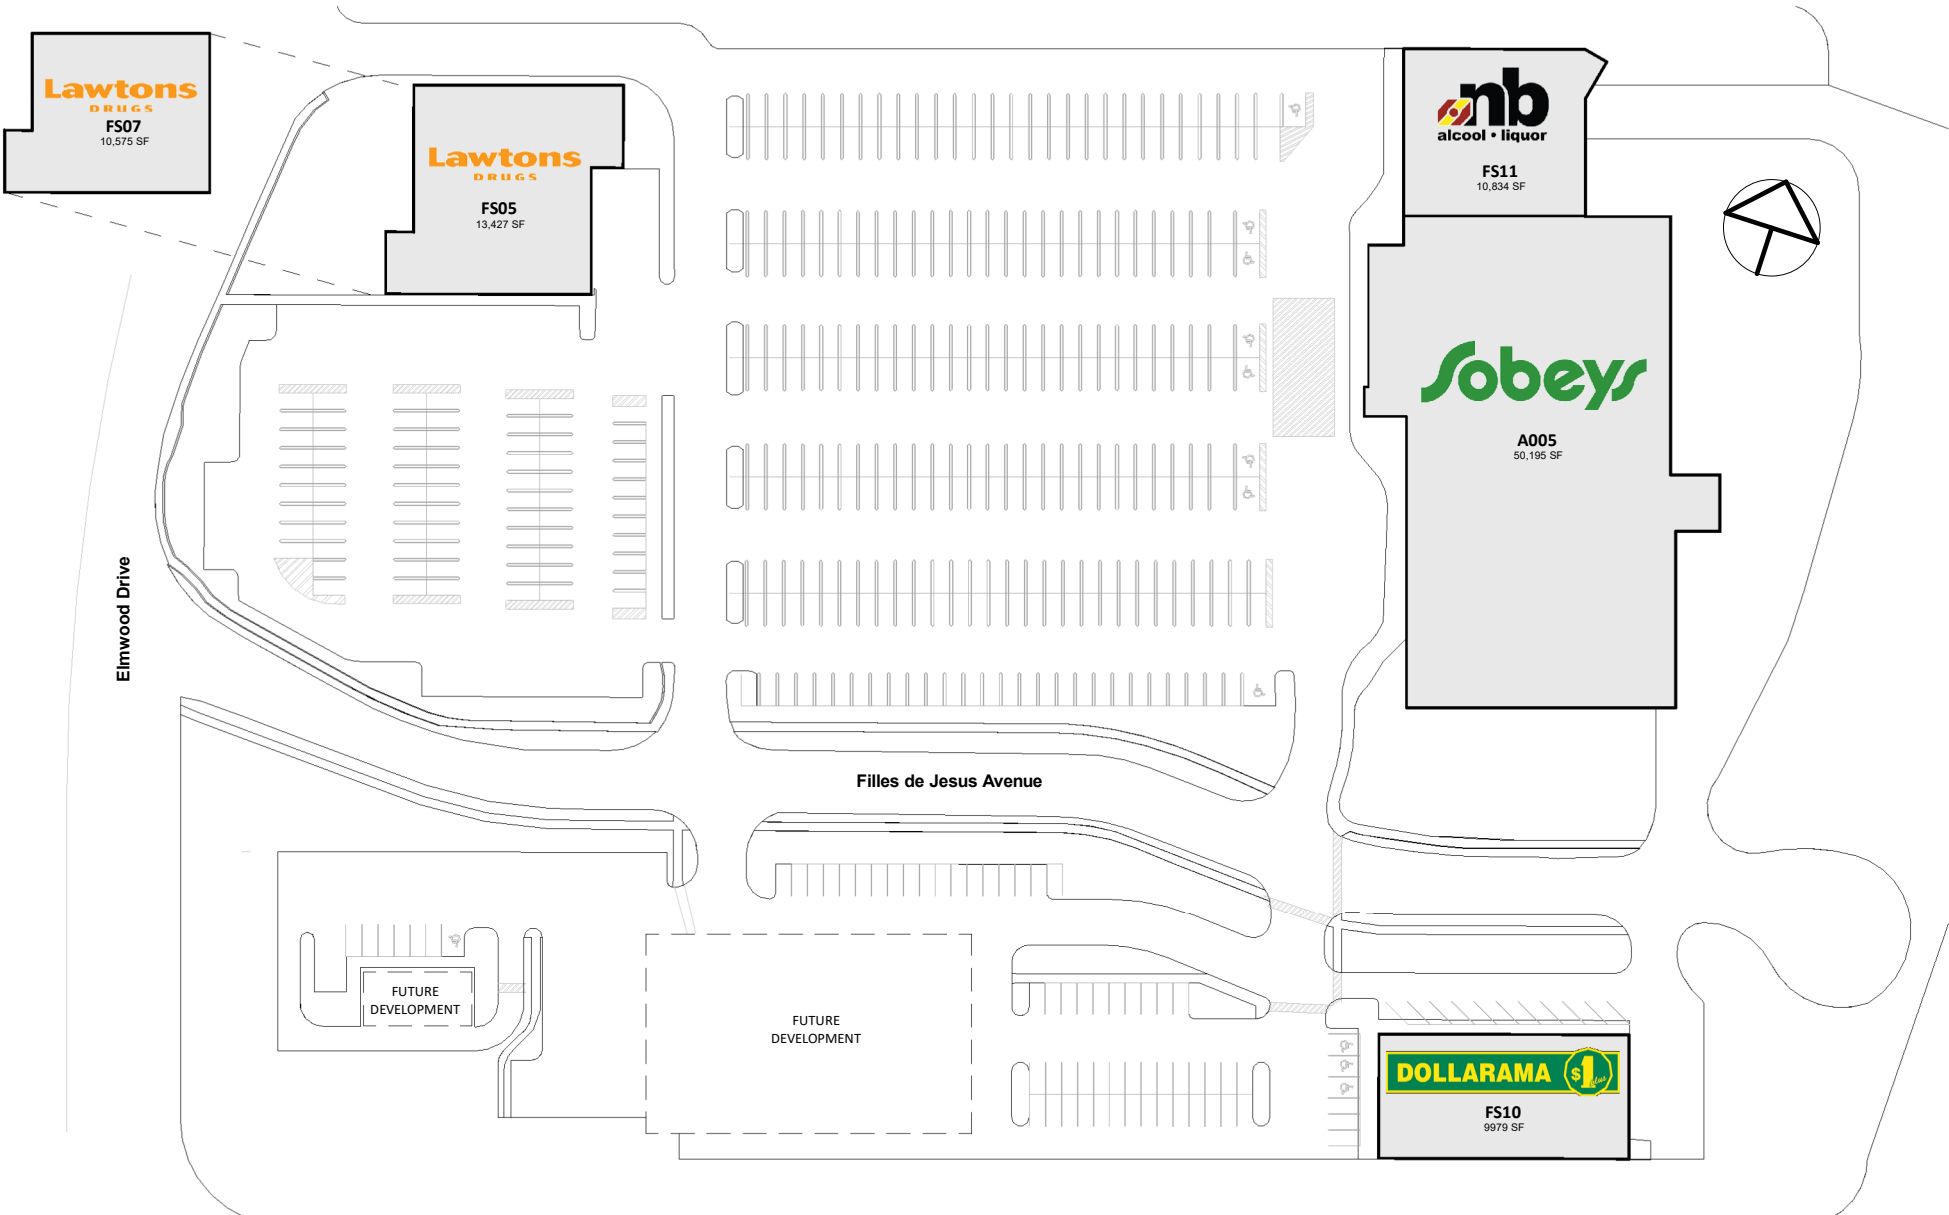

553 Elmwood Drive

553 Elmwood Drive Moncton, New Brunswick

All information, dimensions, sizes and areas are approximate only and are to be verified on site. Any references on this plan to specific tenants are subject to change from time to time and shall not be deemed to be any representation as to the tenants that are within the shopping centre.