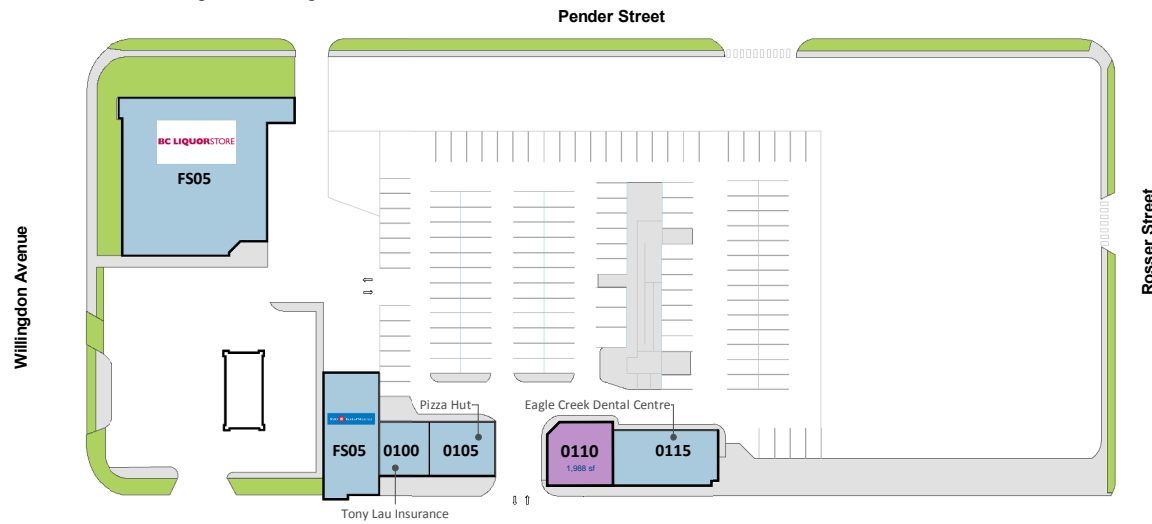

Burnaby Heights

4450 East Hastings Street Burnaby, British Columbia

Level 1 - Lower Level / Underground Parking

Level 2 - Upper Level

All information, dimensions, sizes and areas are approximate only and are to be verified on site. Any references on this plan to specific tenants are subject to change from time to time and shall not be deemed to be any representation as to the tenants that are within the shopping centre.