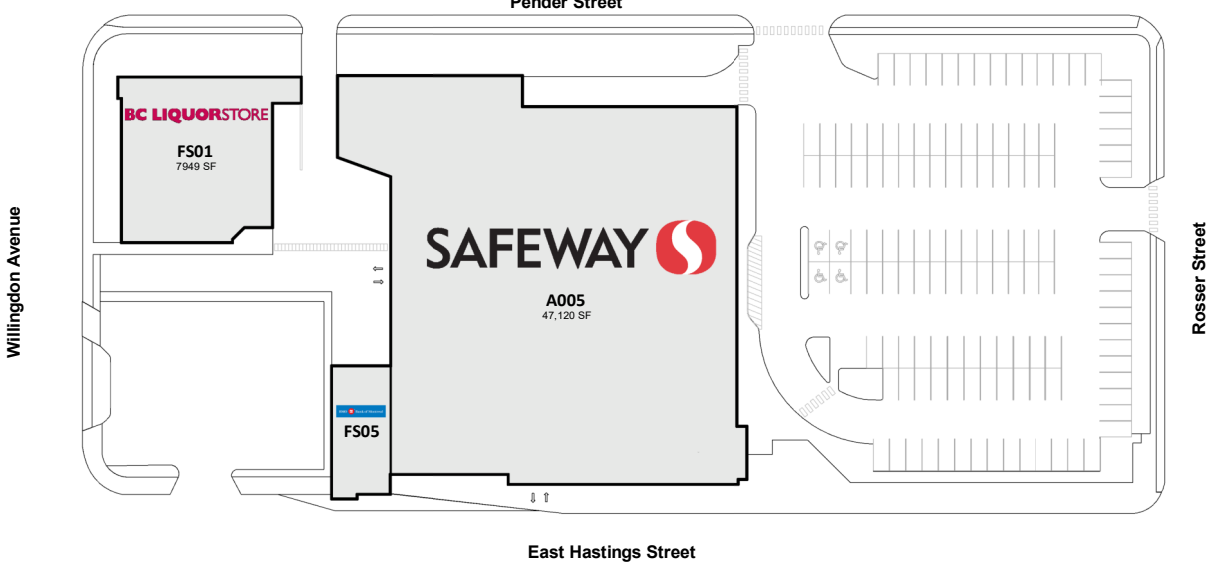

Burnaby Heights

4450 East Hastings Street Burnaby, British Columbia

Level 1 - Lower Level / Underground Parking

Level 2 - Upper Level

All information, dimensions, sizes and areas are approximate only and are to be verified on site. Any references on this plan to specific tenants are subject to change from time to time and shall not be deemed to be any representation as to the tenants that are within the shopping centre.