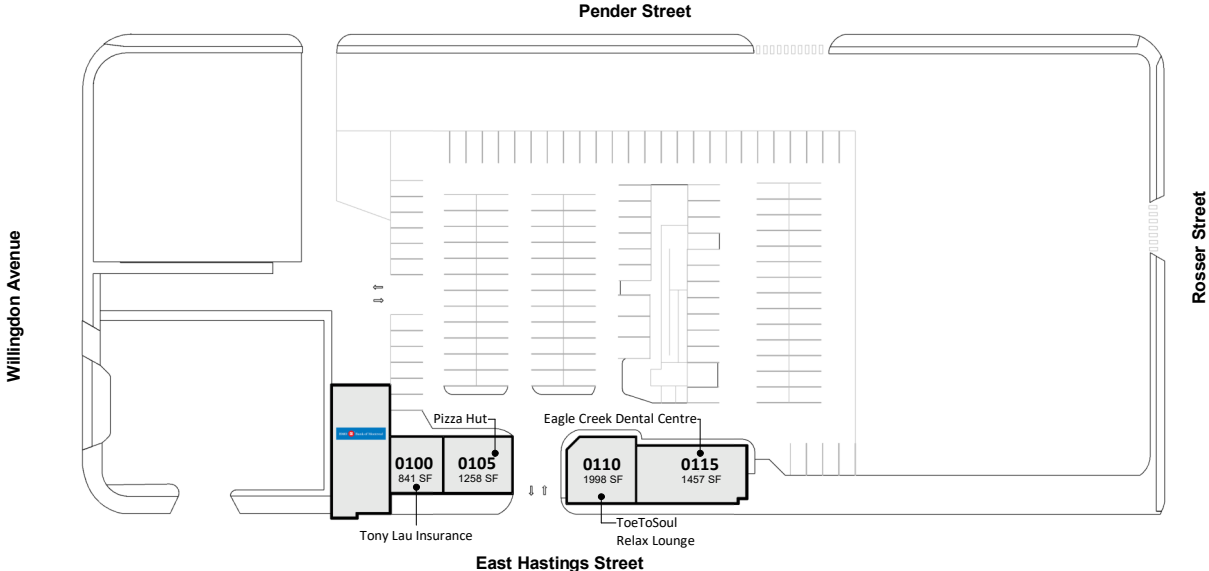

Burnaby Heights

4450 East Hastings Street Burnaby, British Columbia

Level 1 - Lower Level / Underground Parking

Level 2 - Upper Level

All information, dimensions, sizes and areas are approximate only and are to be verified on site. Any references on this plan to specific tenants are subject to change from time to time and shall not be deemed to be any representation as to the tenants that are within the shopping centre.