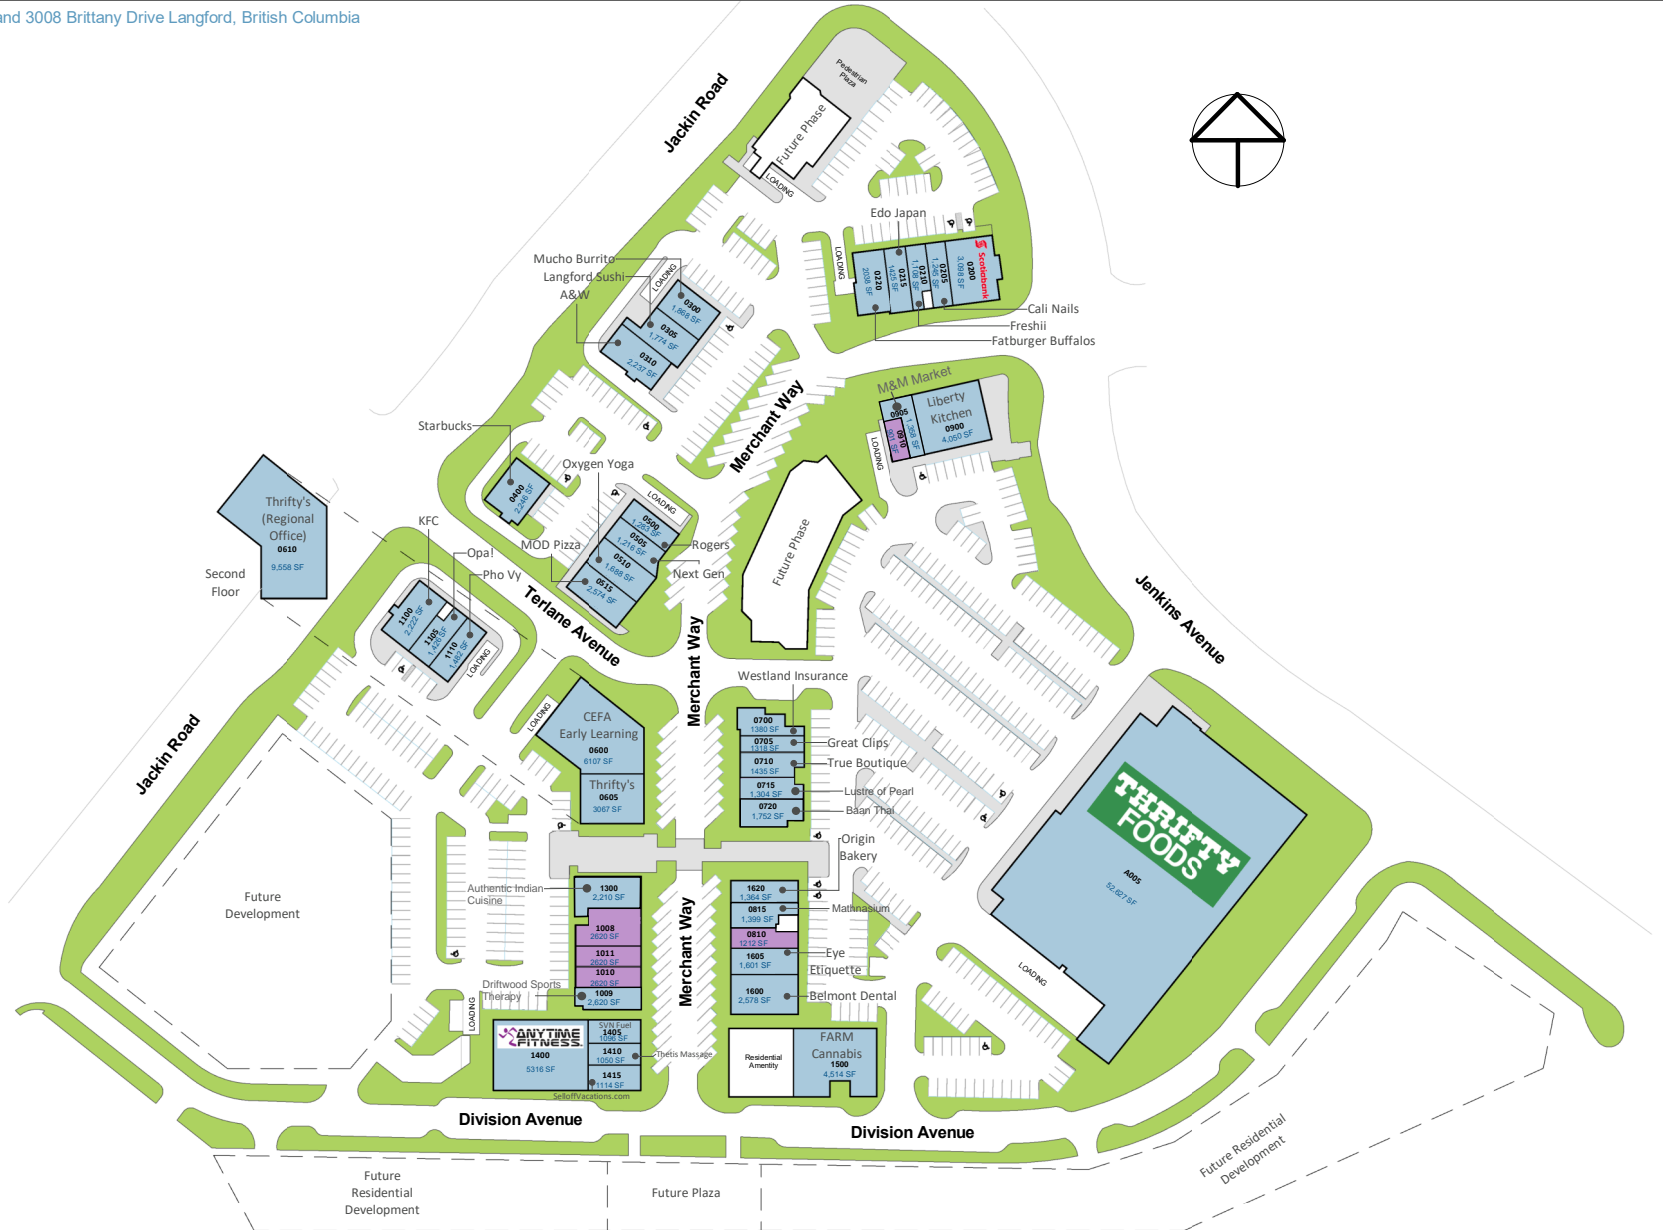

Belmont Market

3067 and 3143 Jacklin Road and 3008 Brittany Drive Langford, British Columbia

All information, dimensions, sizes and areas are approximate only and are to be verified on site. Any references on this plan to specific tenants are subject to change from time to time and shall not be deemed to be any representation as to the tenants that are within the shopping centre.