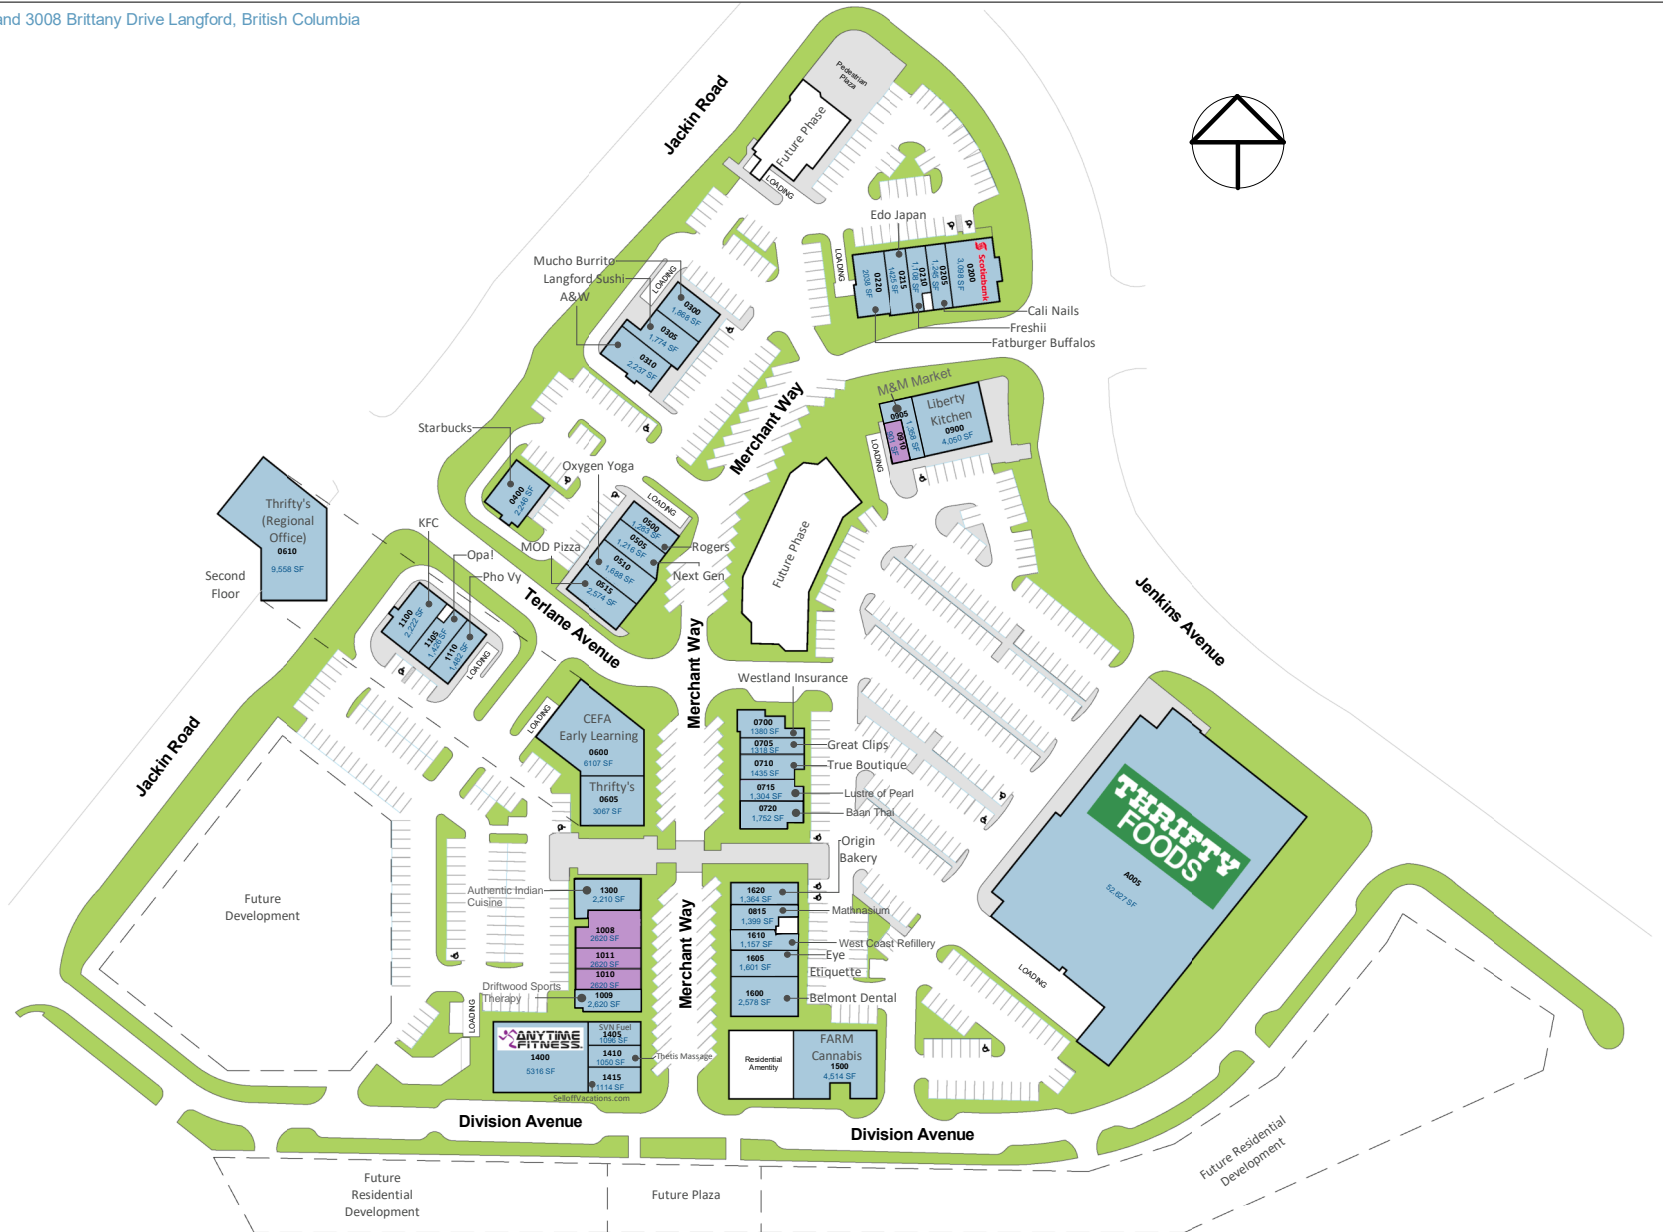

Belmont Market

3067 and 3143 Jacklin Road and 3008 Brittany Drive Langford, British Columbia

All information, dimensions, sizes and areas are approximate only and are to be verified on site. Any references on this plan to specific tenants are subject to change from time to time and shall not be deemed to be any representation as to the tenants that are within the shopping centre.